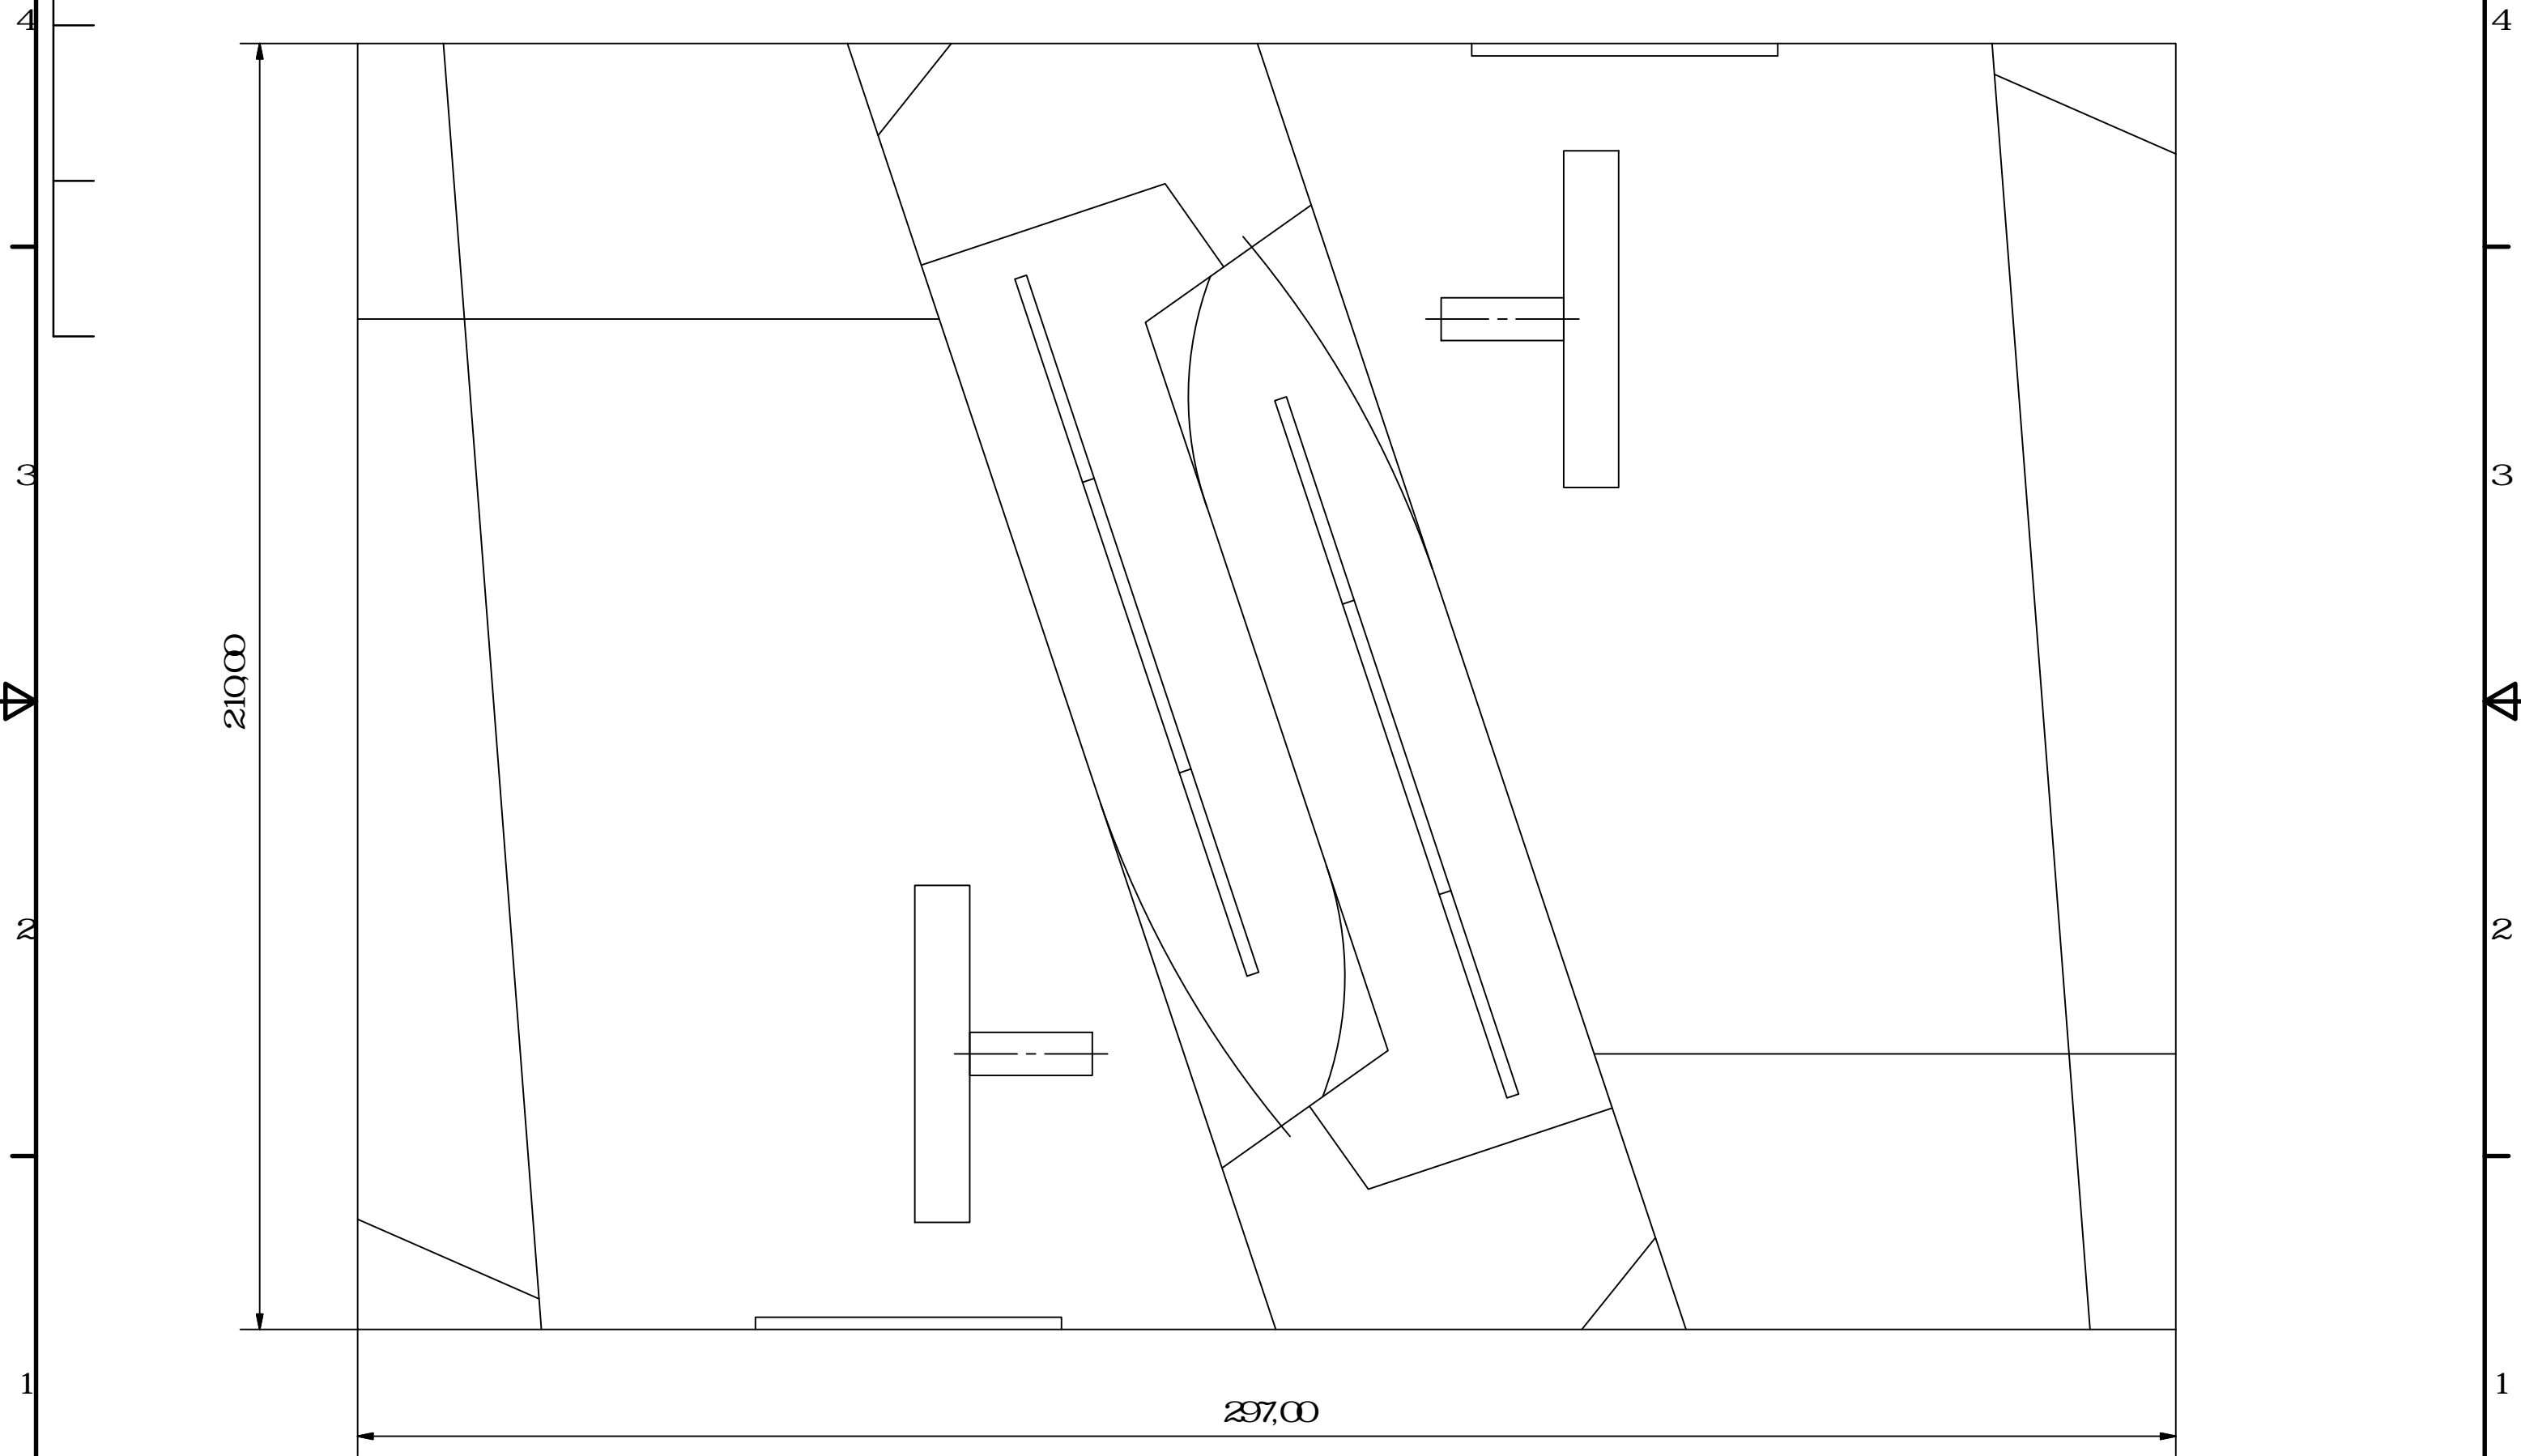

INCHES

PRINT ON A3 (420mm X 297mm), 1:1 NOSCALING TO FIT

W46

© AIRLIGHIRCOUK