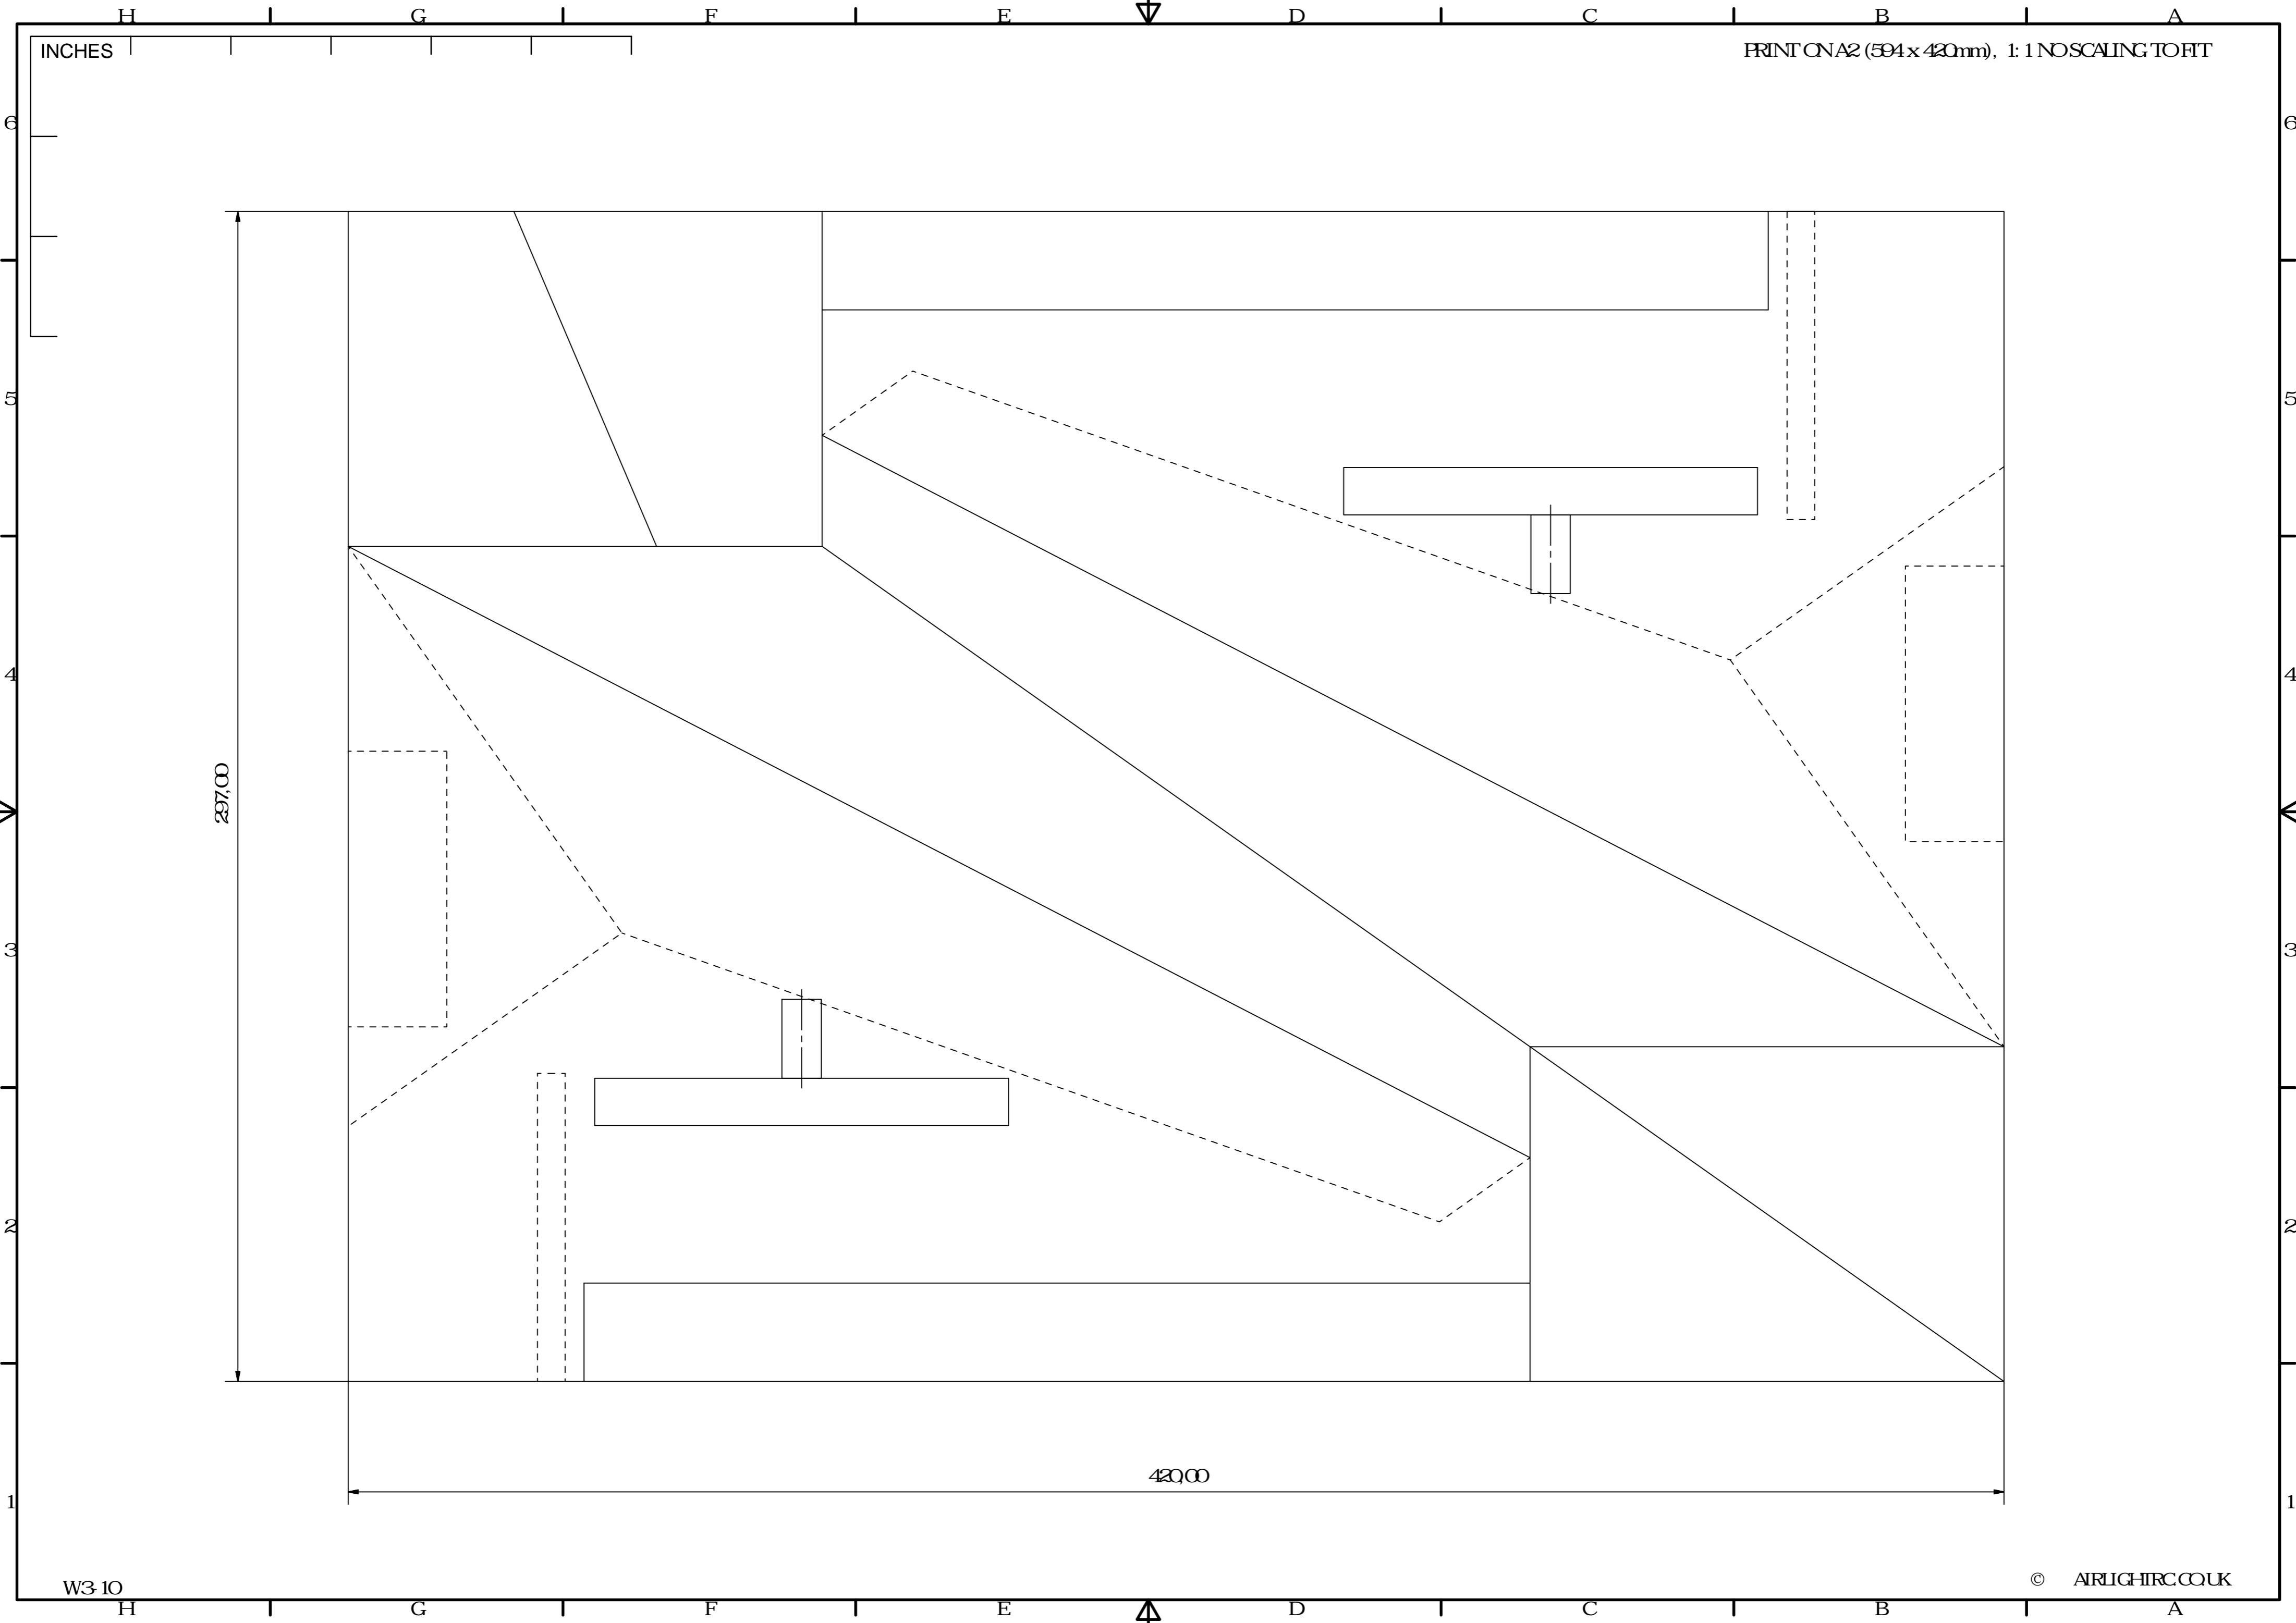

INCHES

PRINT ON A2 (594x420mm), 1:1 NO SCALING TO FIT

W3.10

© AIRLIGHT.CO.UK