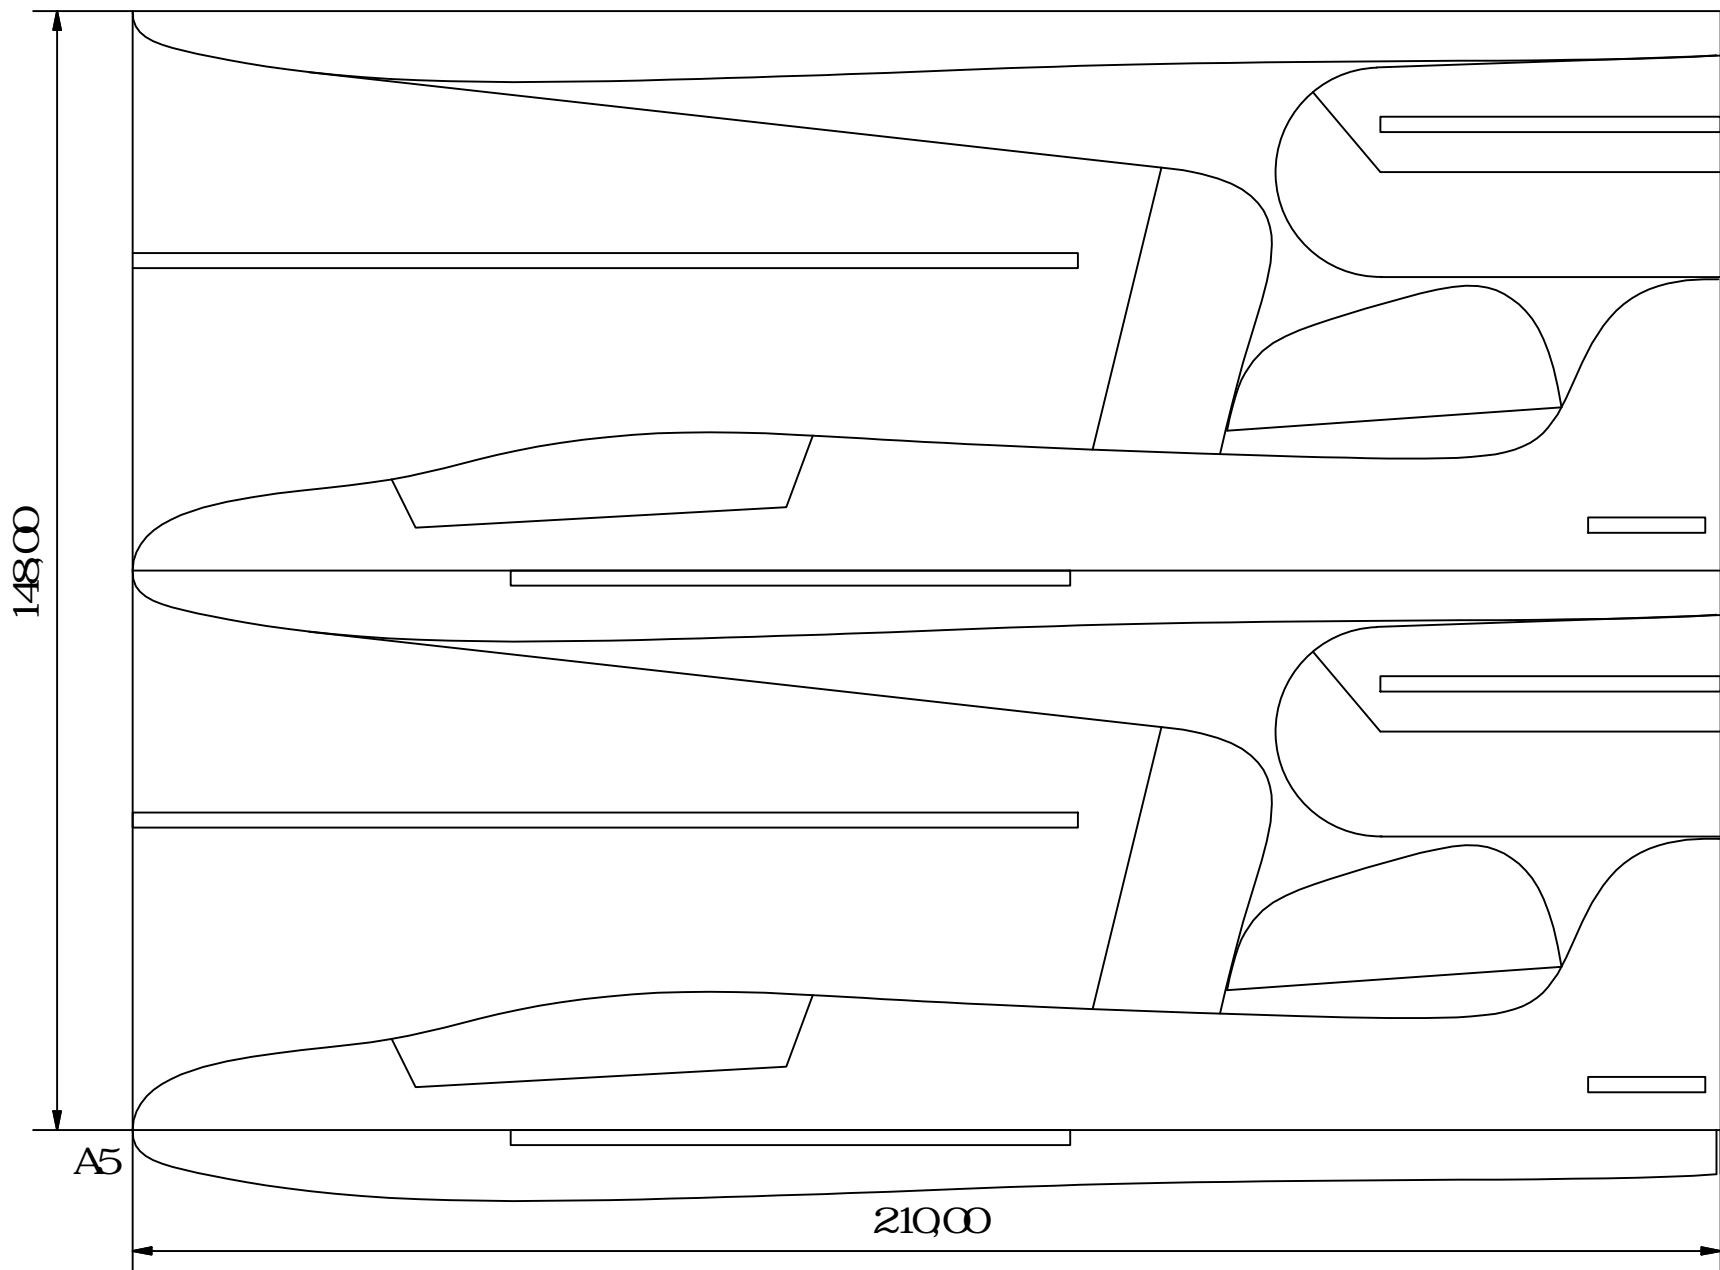

INCHES

PRINT ON A4 (297mm X 210mm), 1:1 NOSCALING TO FIT

R5-3

© AIRLIGHTRCCOUK