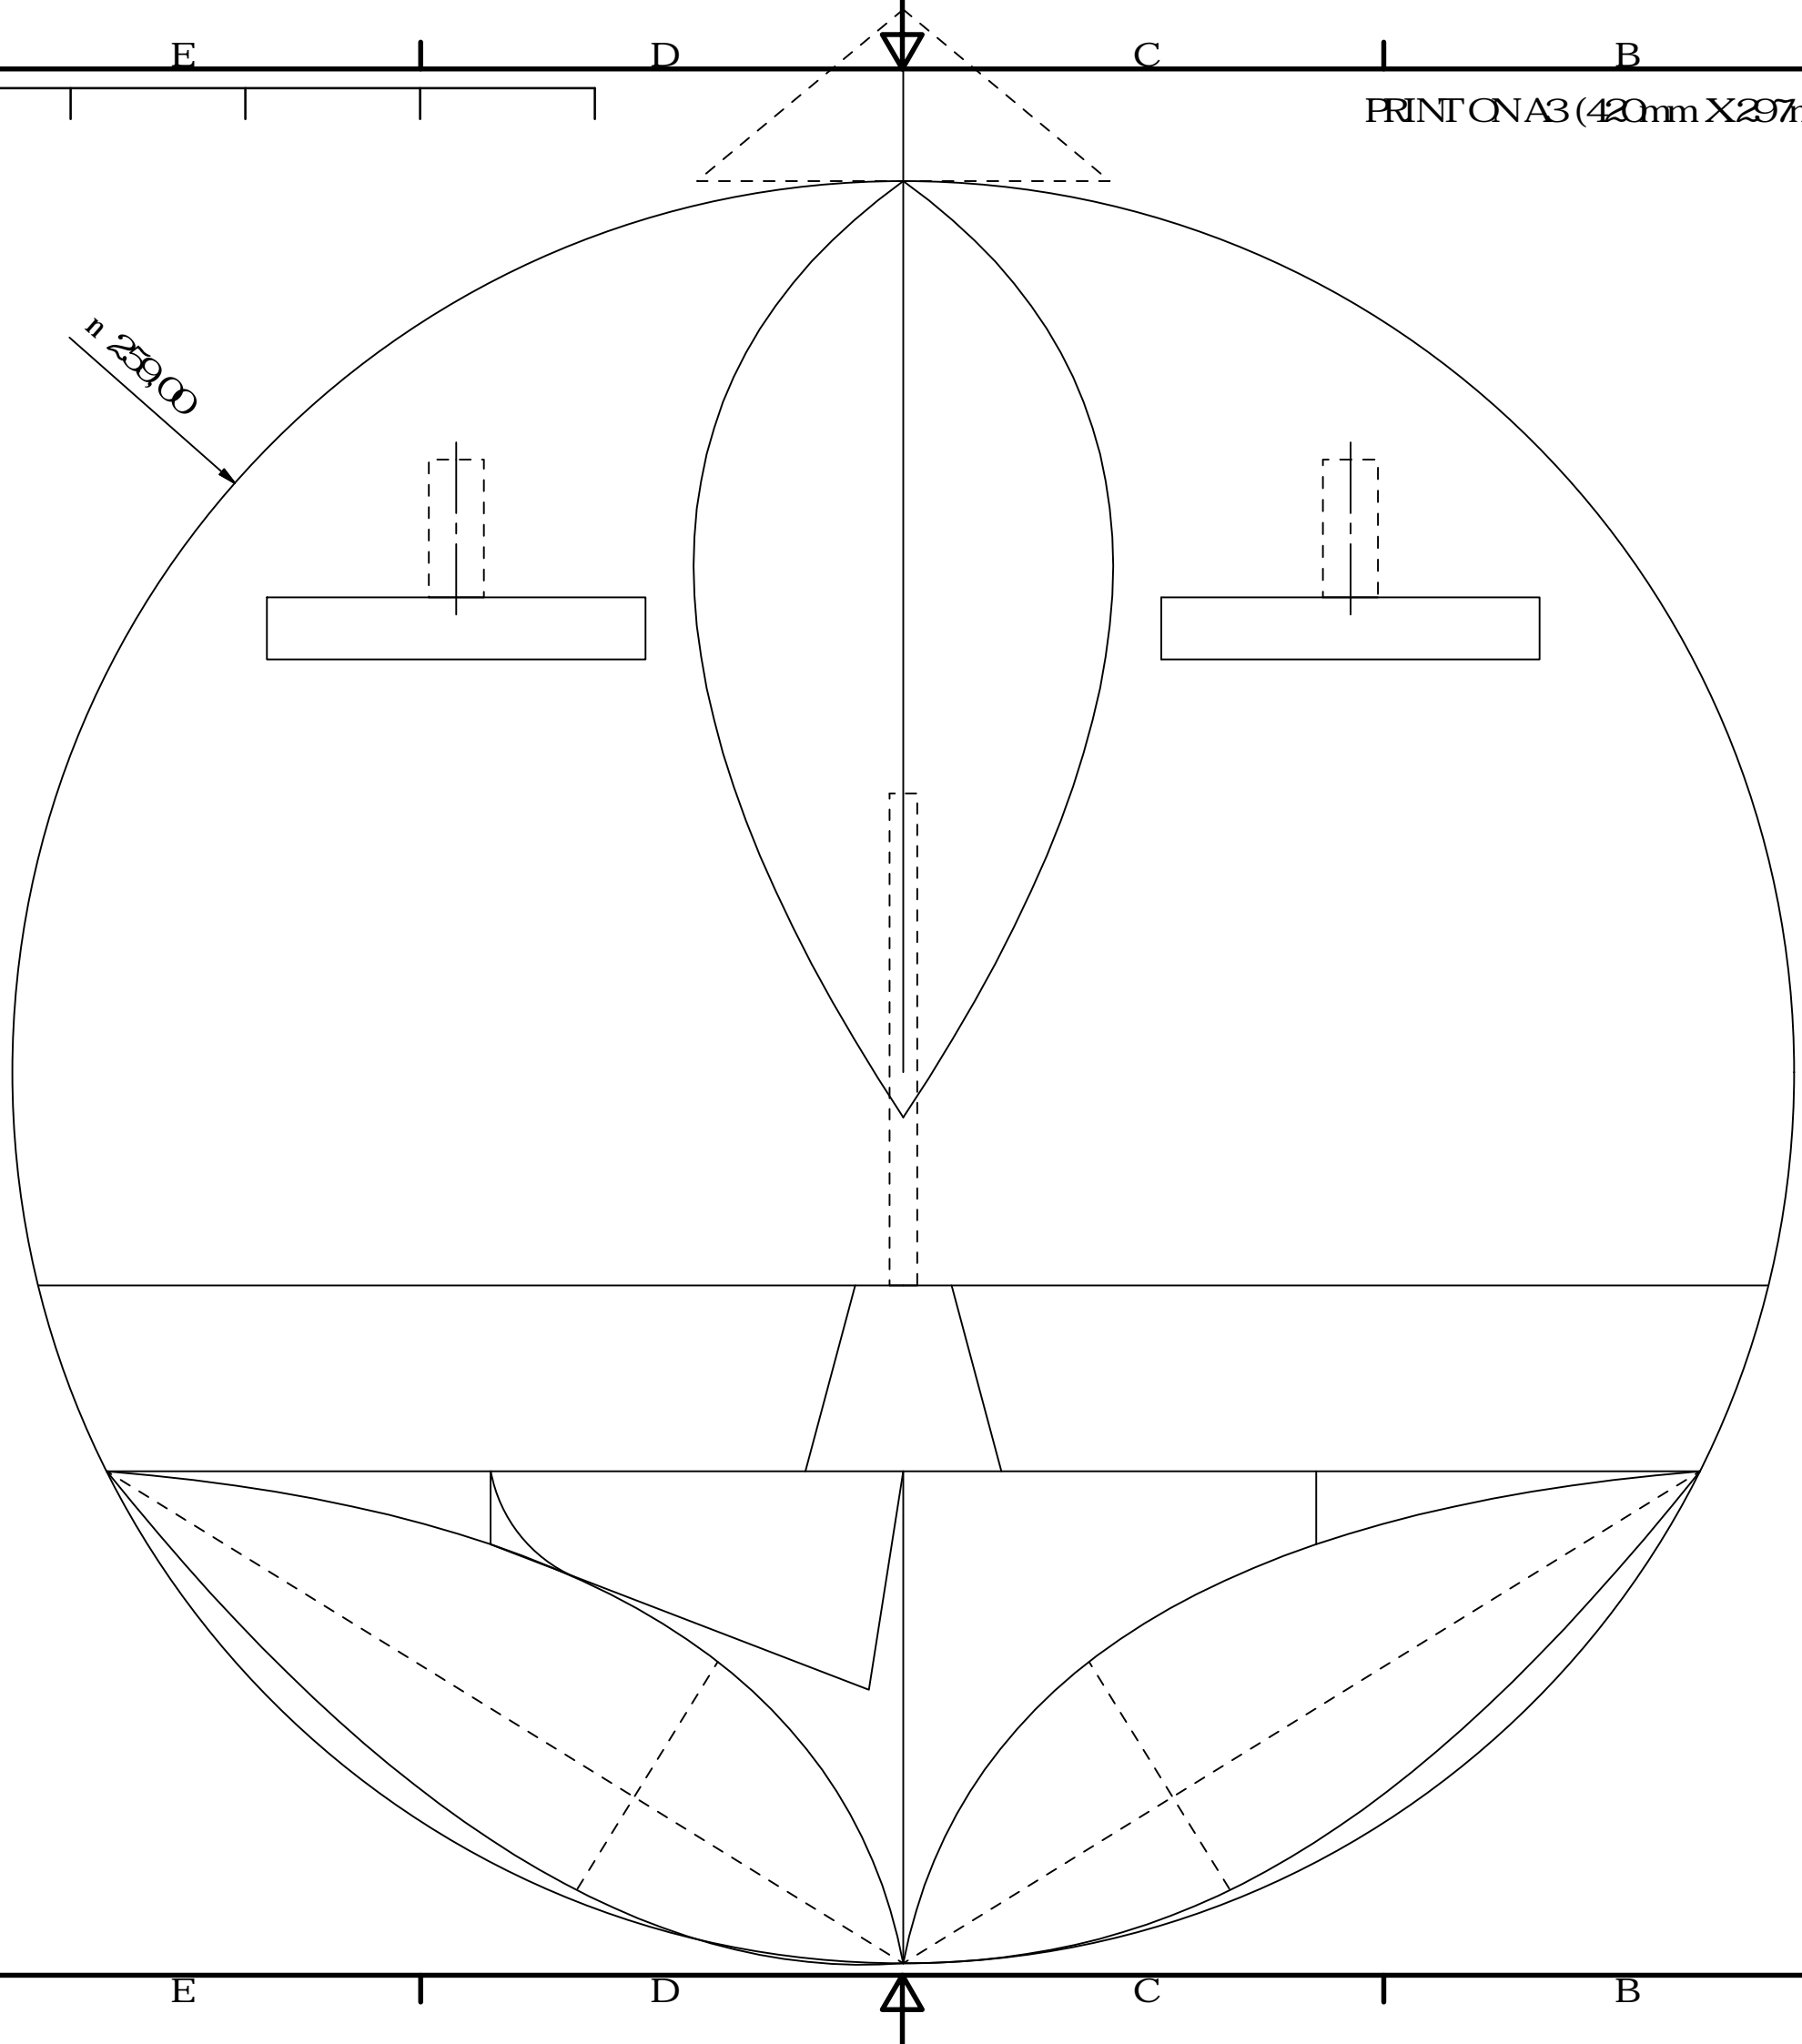

INCHES

PRINT ON A3 (420mm X 297mm), 1:1 NOSCALING TO FIT

PW38

© AIRLIGHIRCCOUK