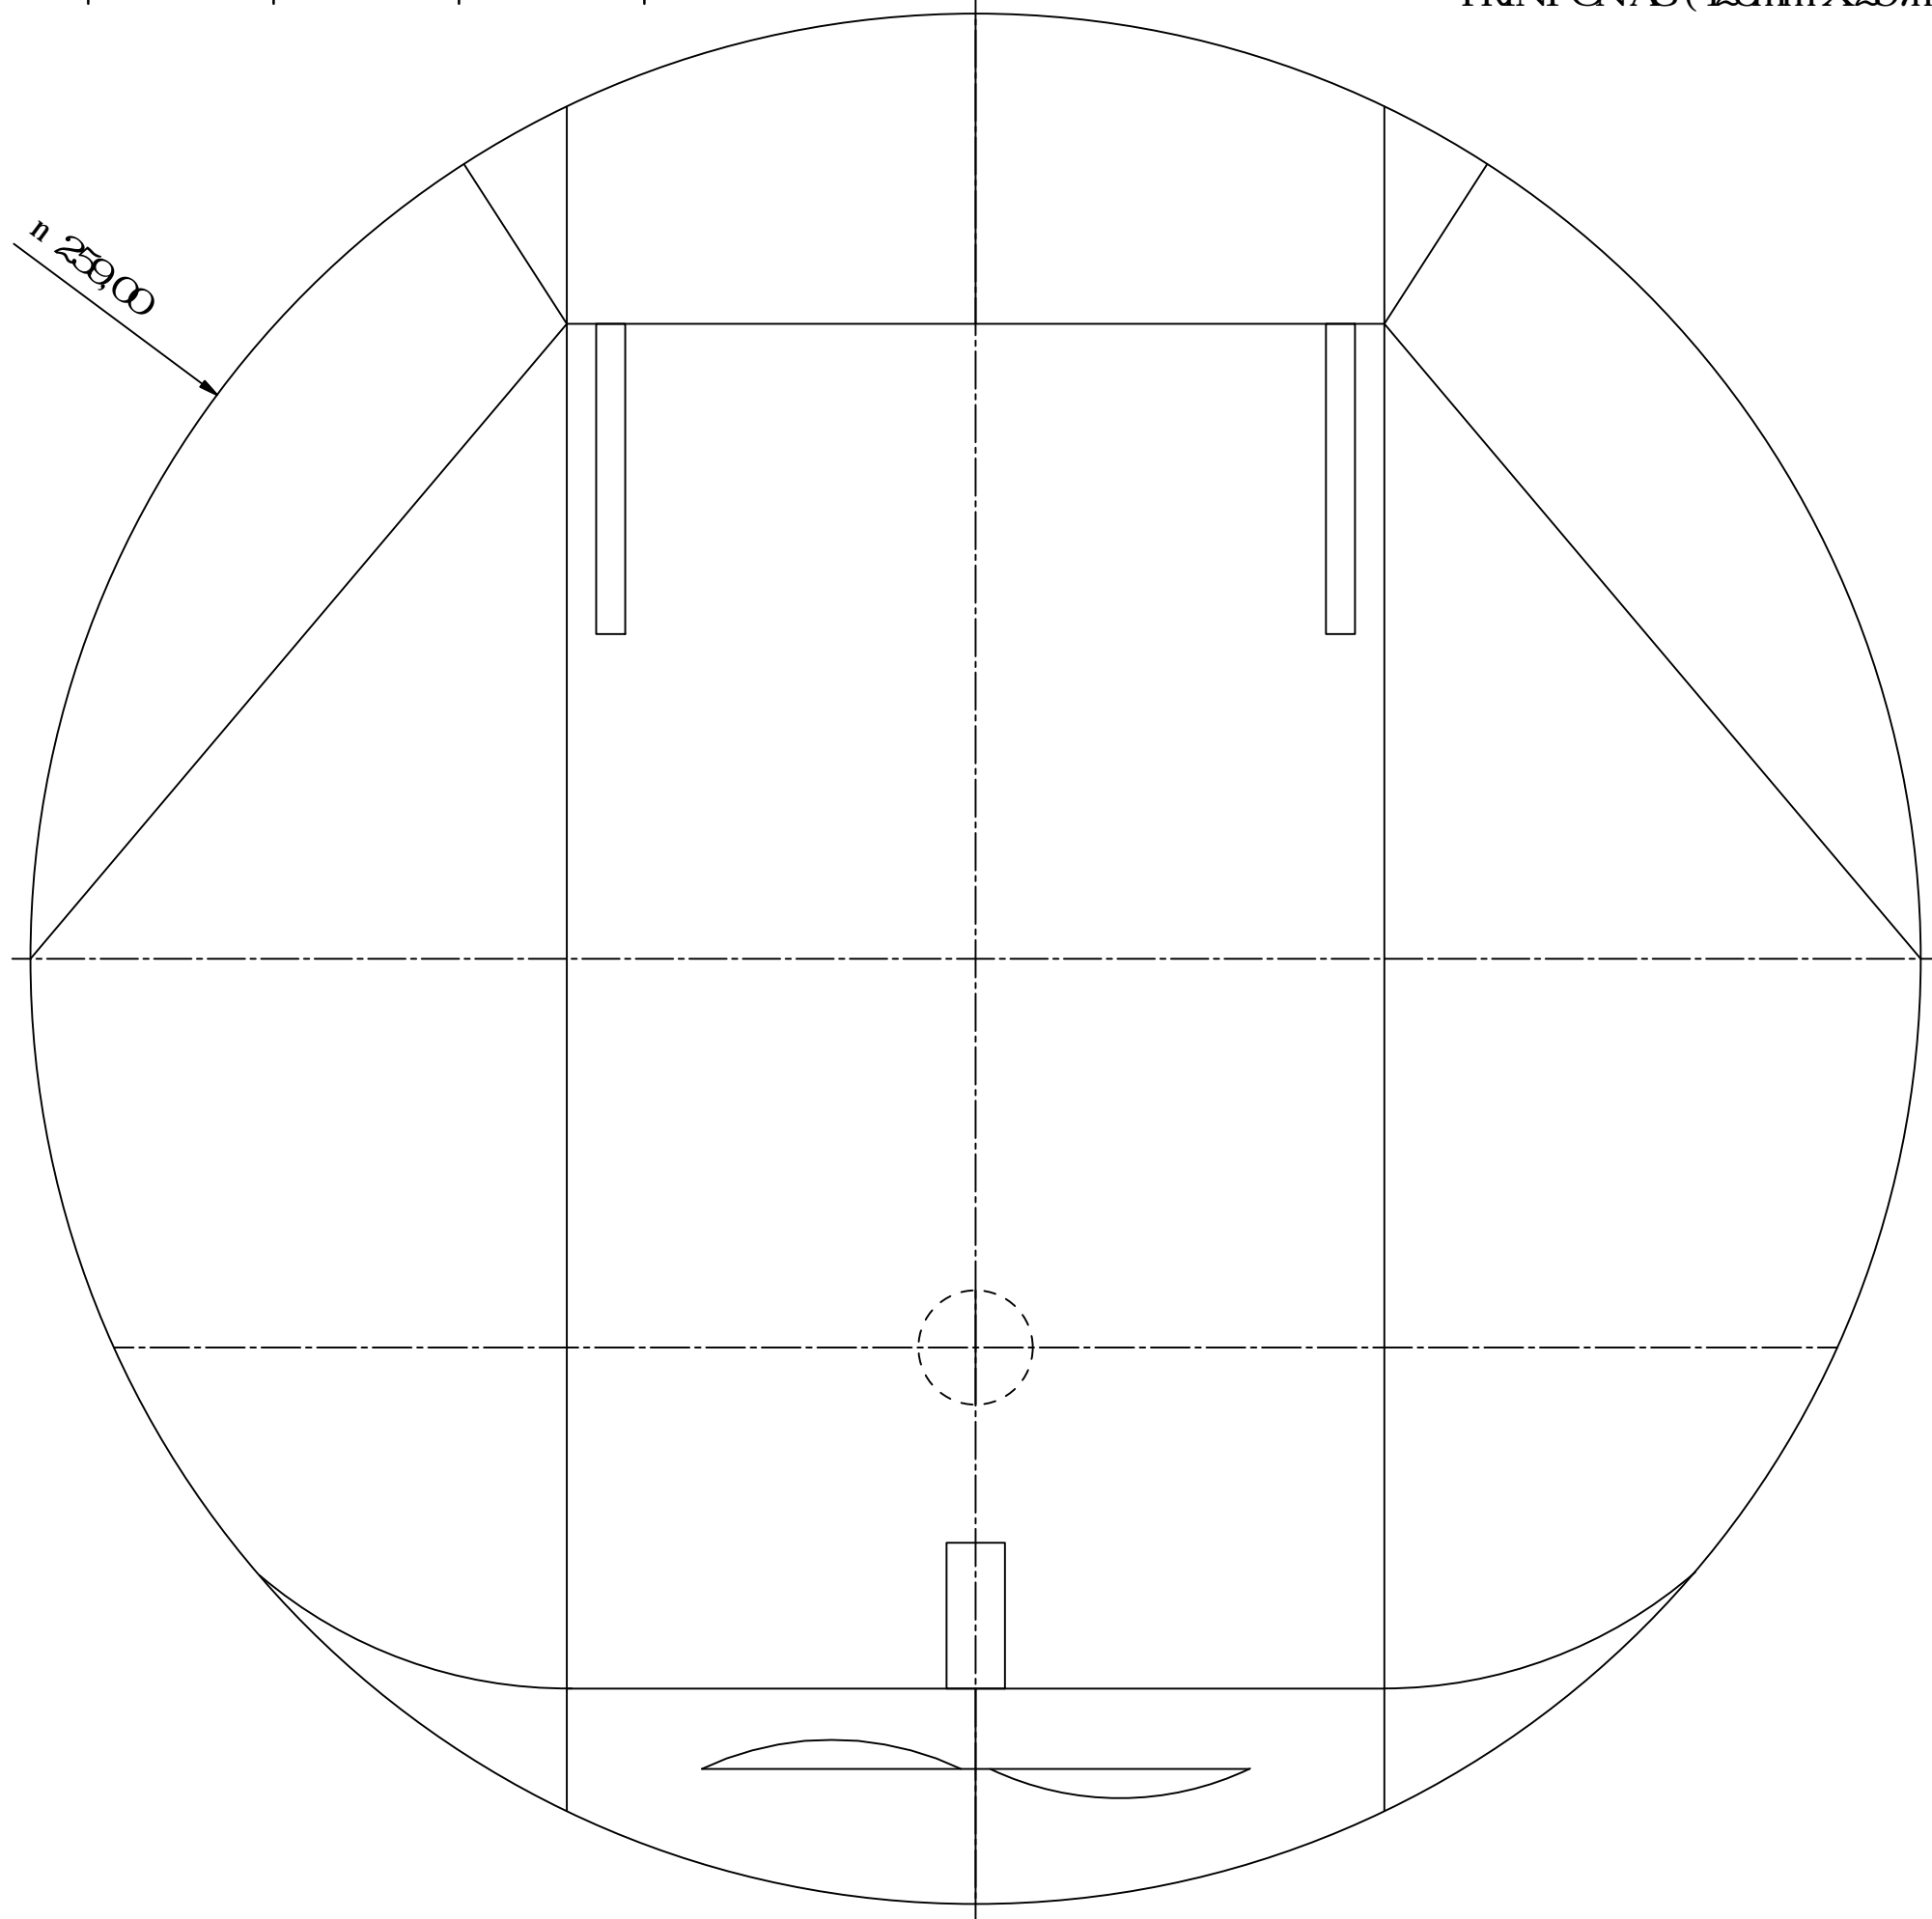

INCHES

PRINT ON A3 (420mm X 297mm), 1:1 NOSCALING TO FIT

FW36

© AIRLIGHT COUK