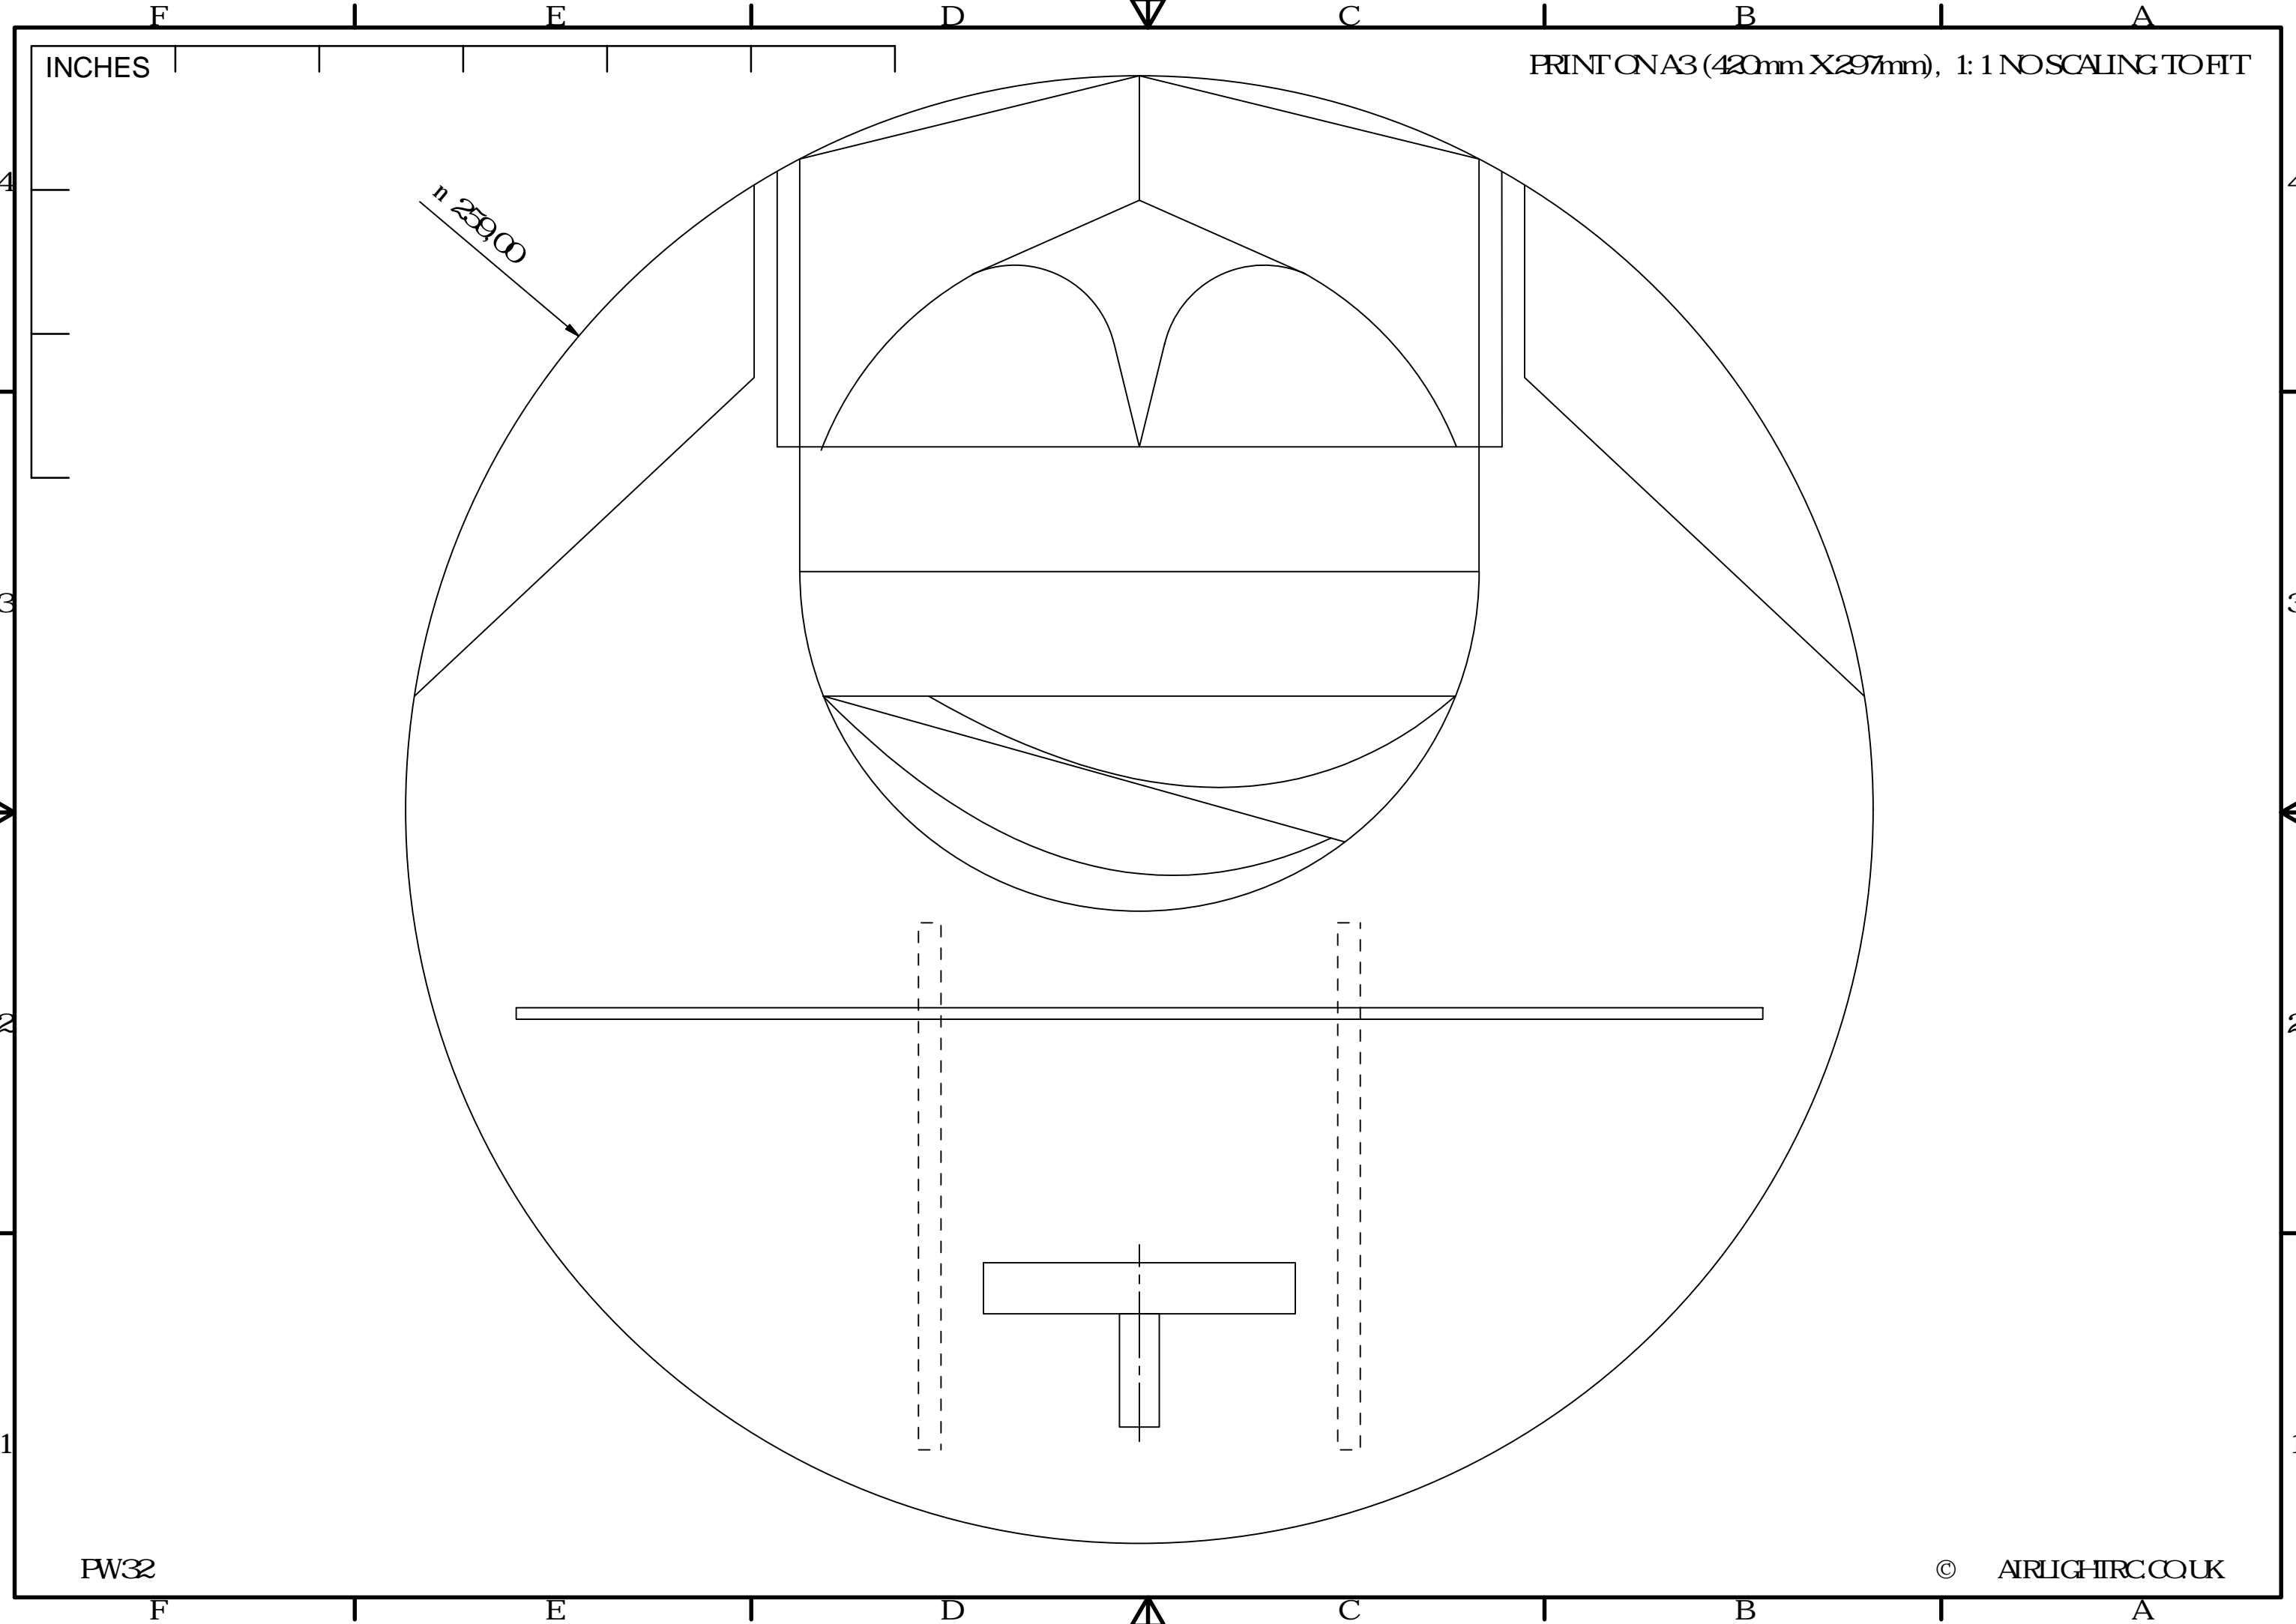

INCHES

PRINT ON A3 (420mm X 297mm), 1:1 NOSCALING TO FIT

PW32

© AIRLIGHIRCCOUK