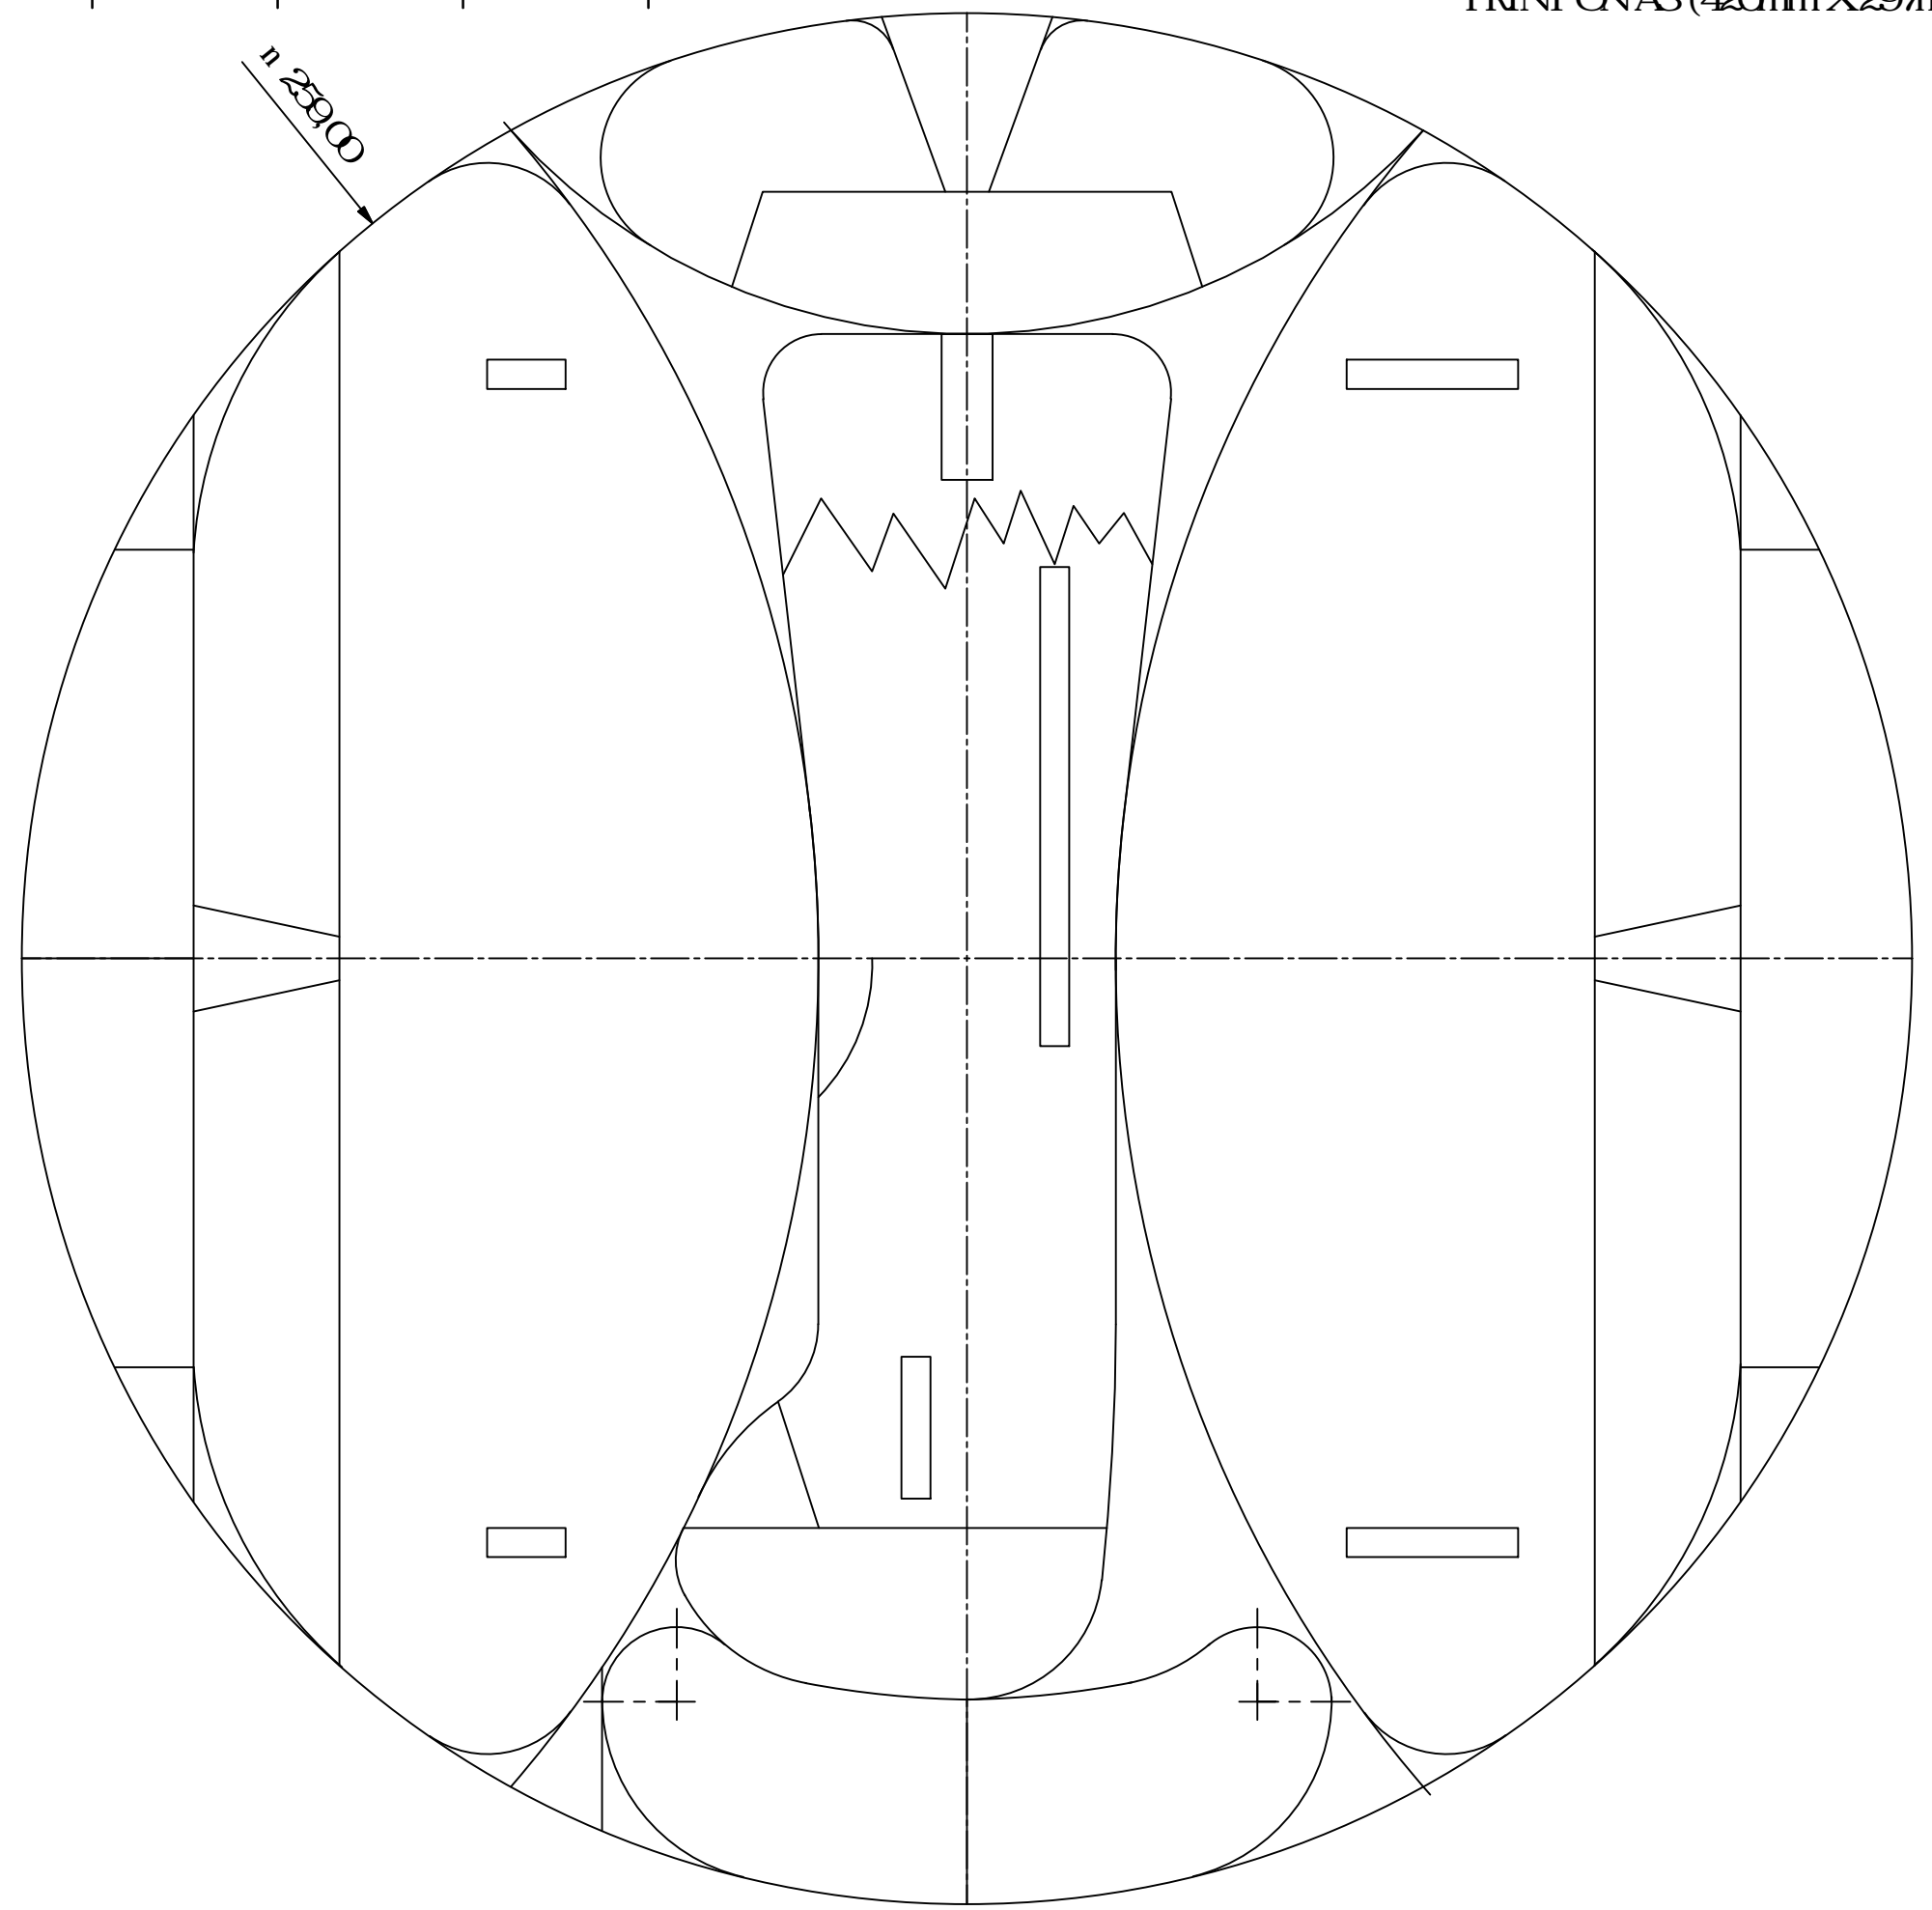

F I E I D C I B I A  
INCHES PRINT ON A3 (420mm X 297mm), 1:1 NOSCALING TO FIT

4

4

3

3

2

2

1