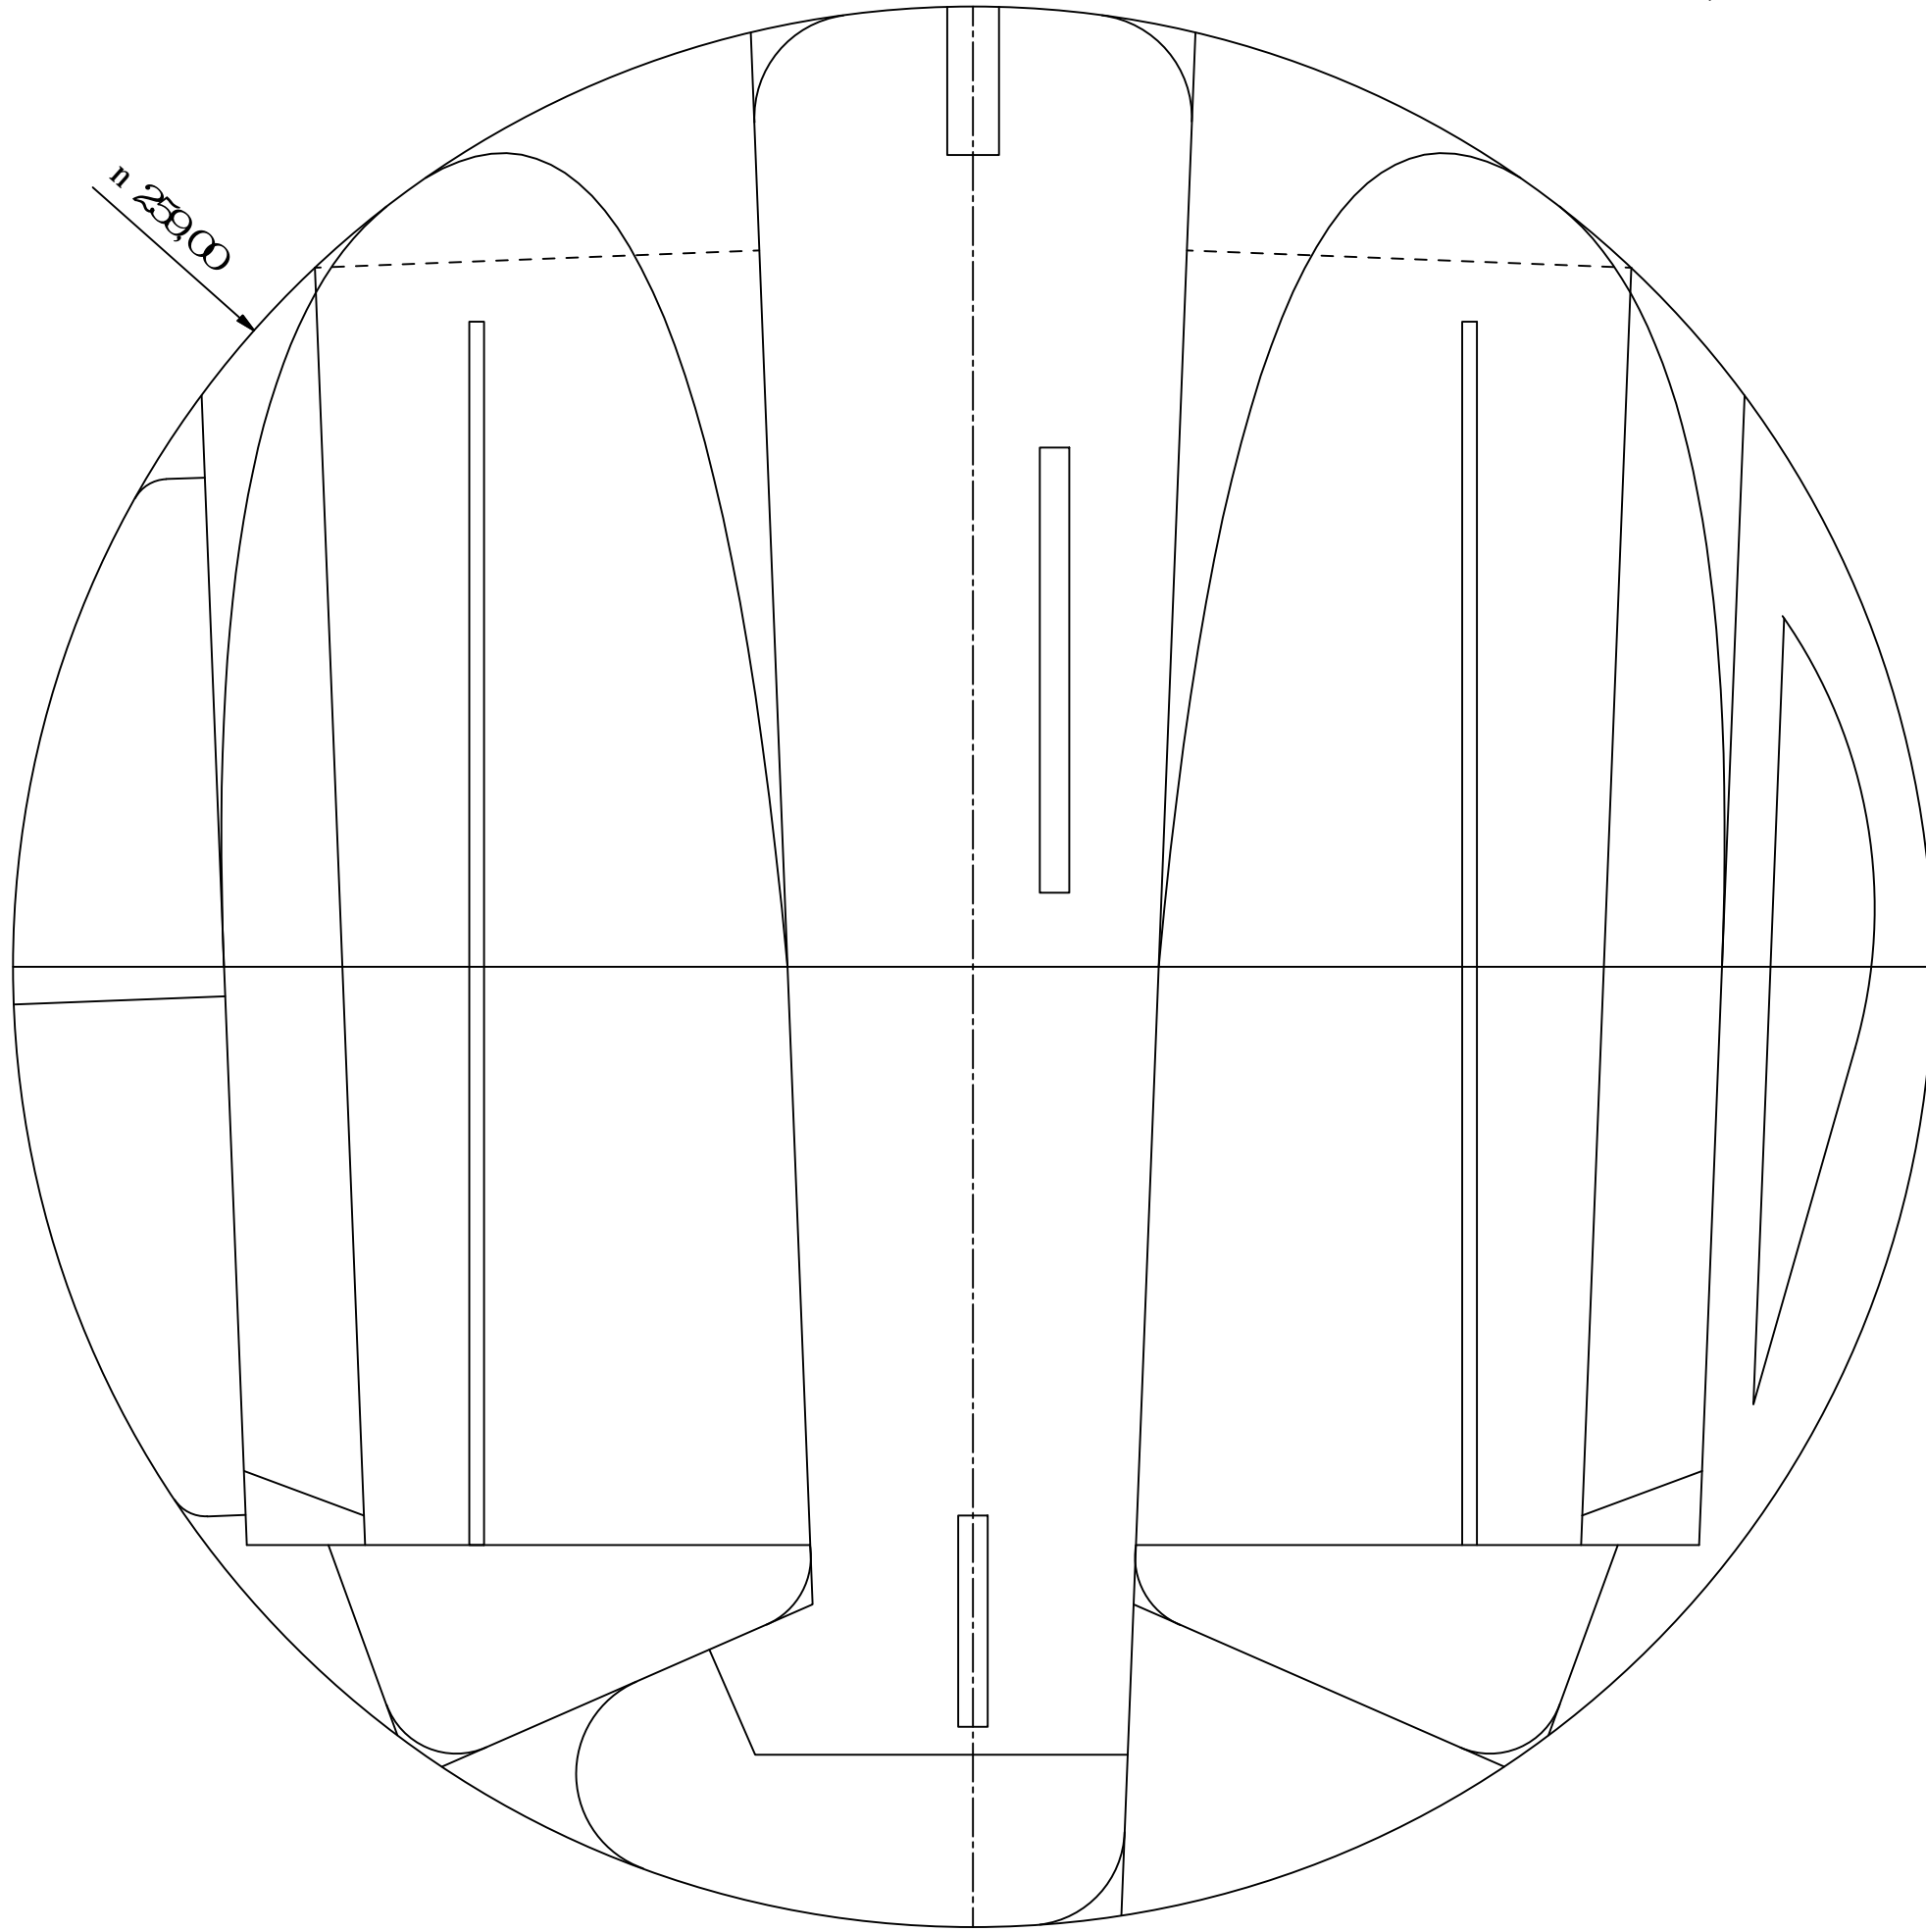

INCHES

PRINT ON A3 (420mm X 297mm), 1:1 NOSCALING TO FIT

PB11

© AIRLIGHTRCOUK