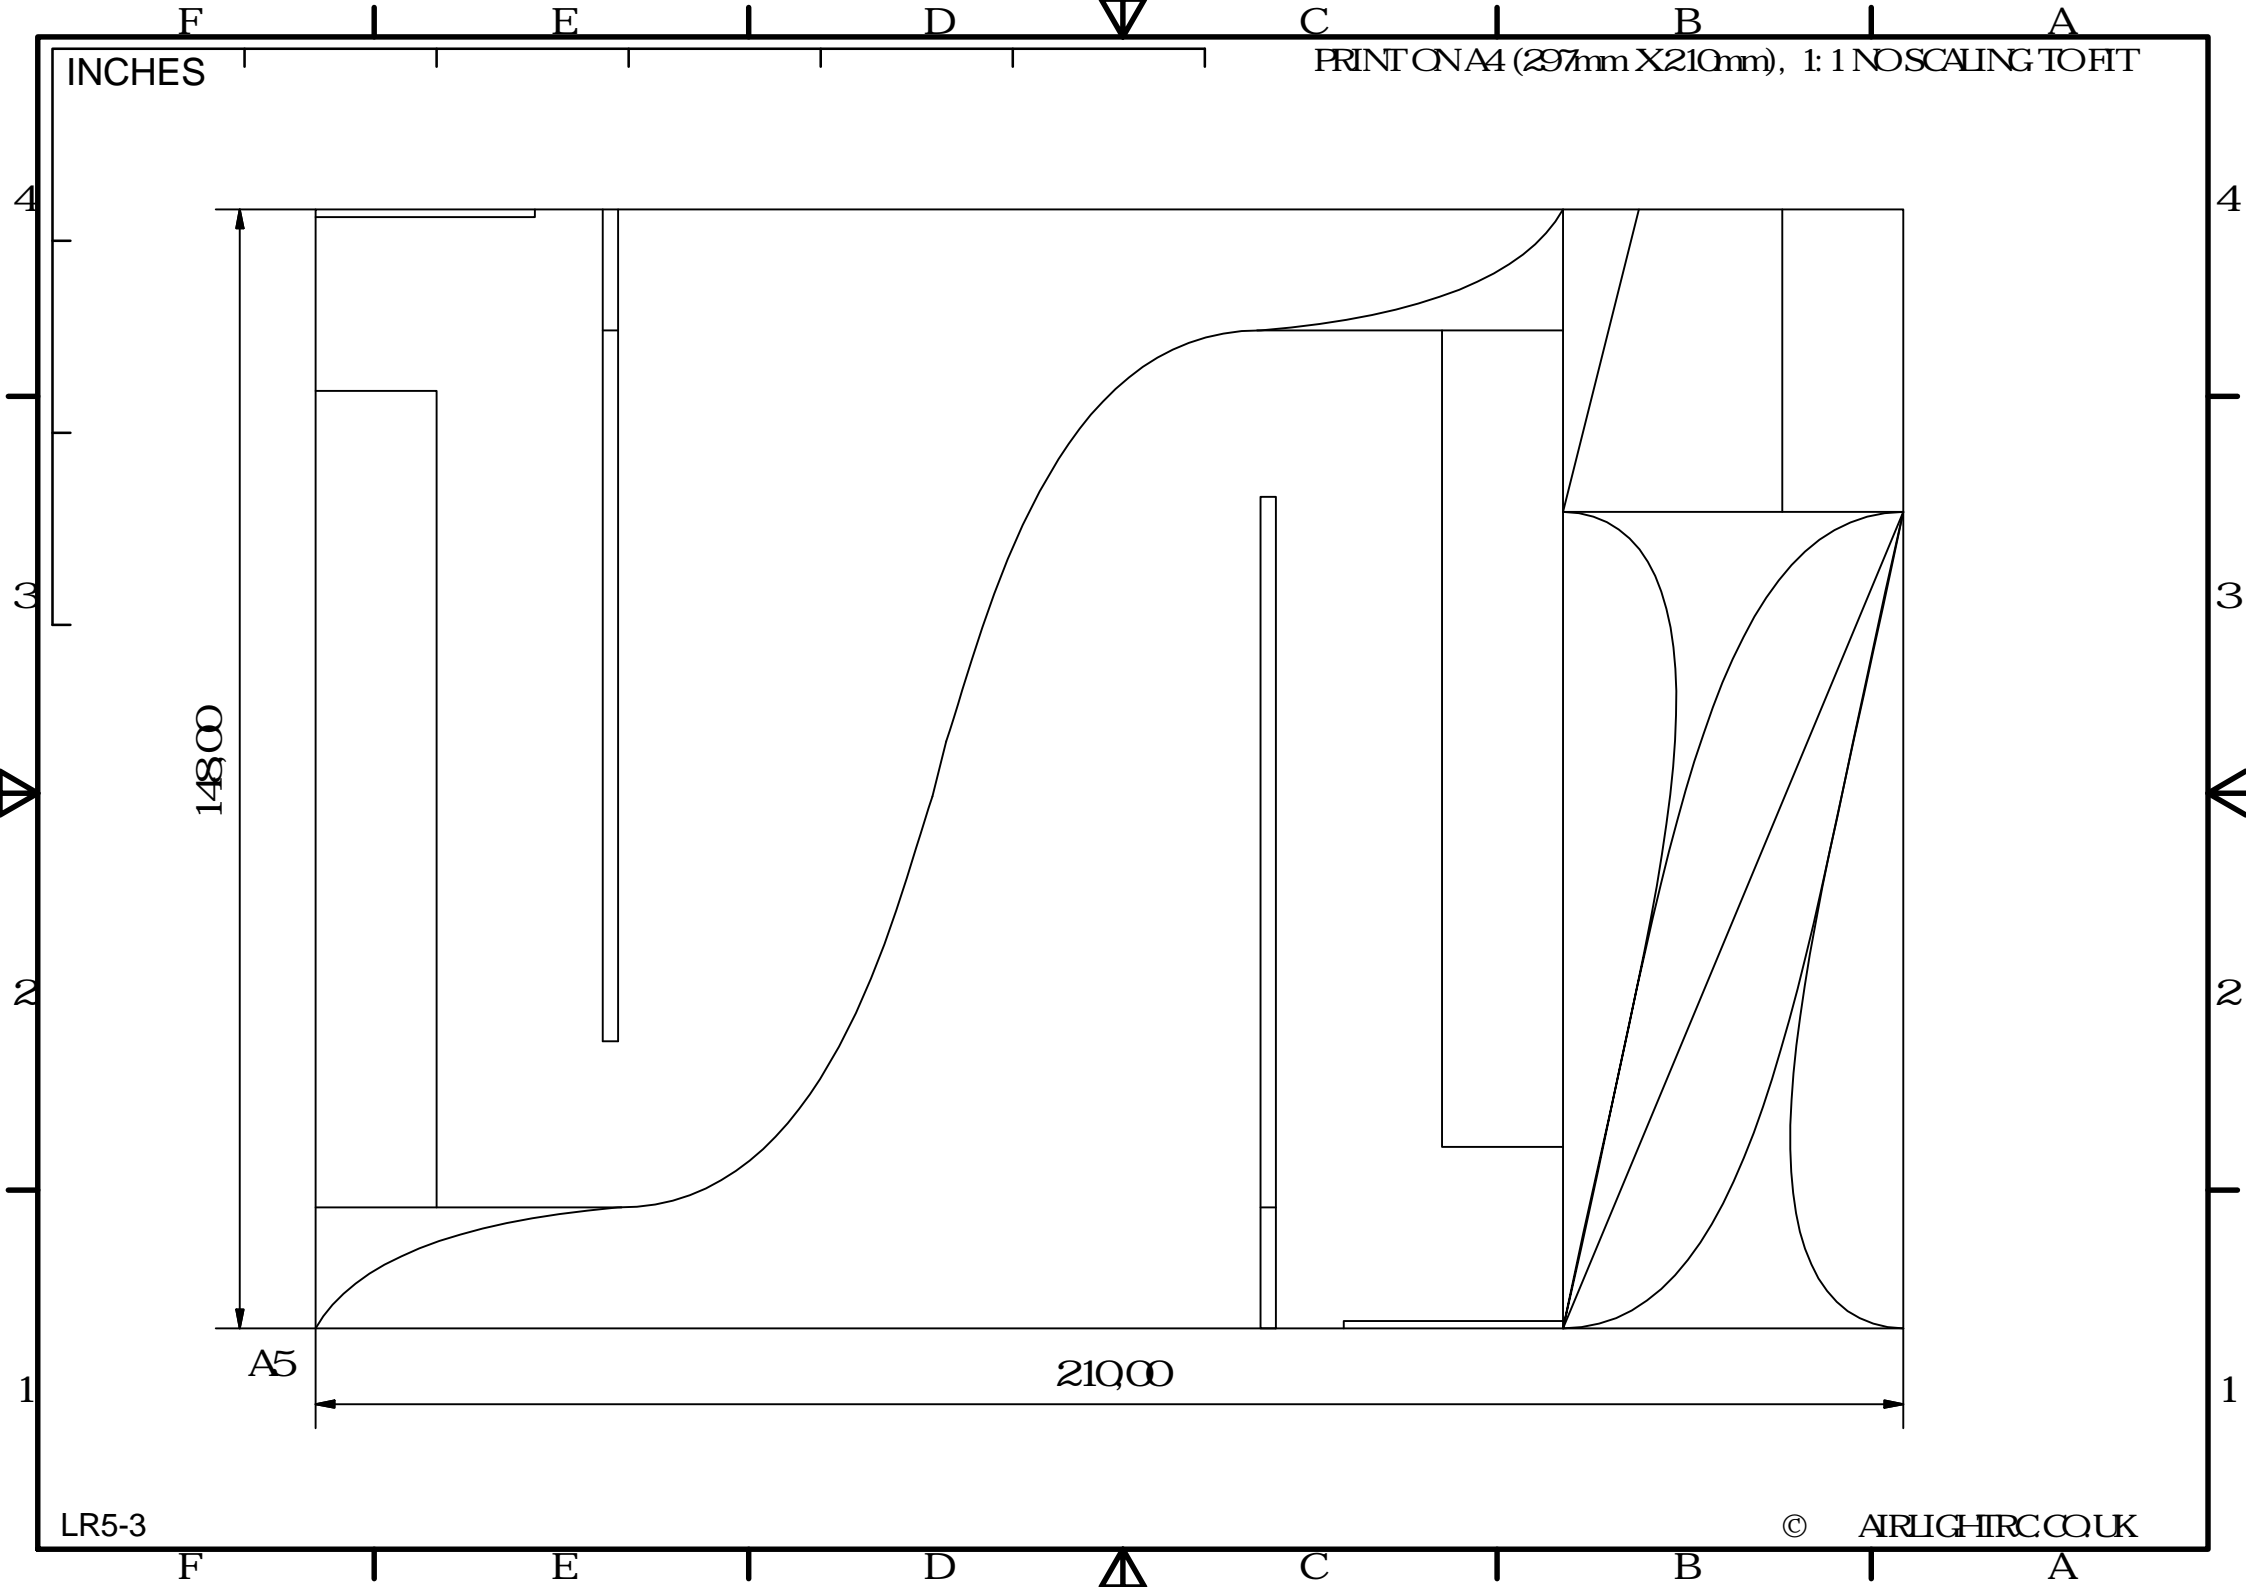

INCHES

PRINT ON A4 (297mm X 210mm), 1:1 NOSCALING TO FIT

14800

21000

A5

LR5-3

© AIRLIGHTIRCOUK