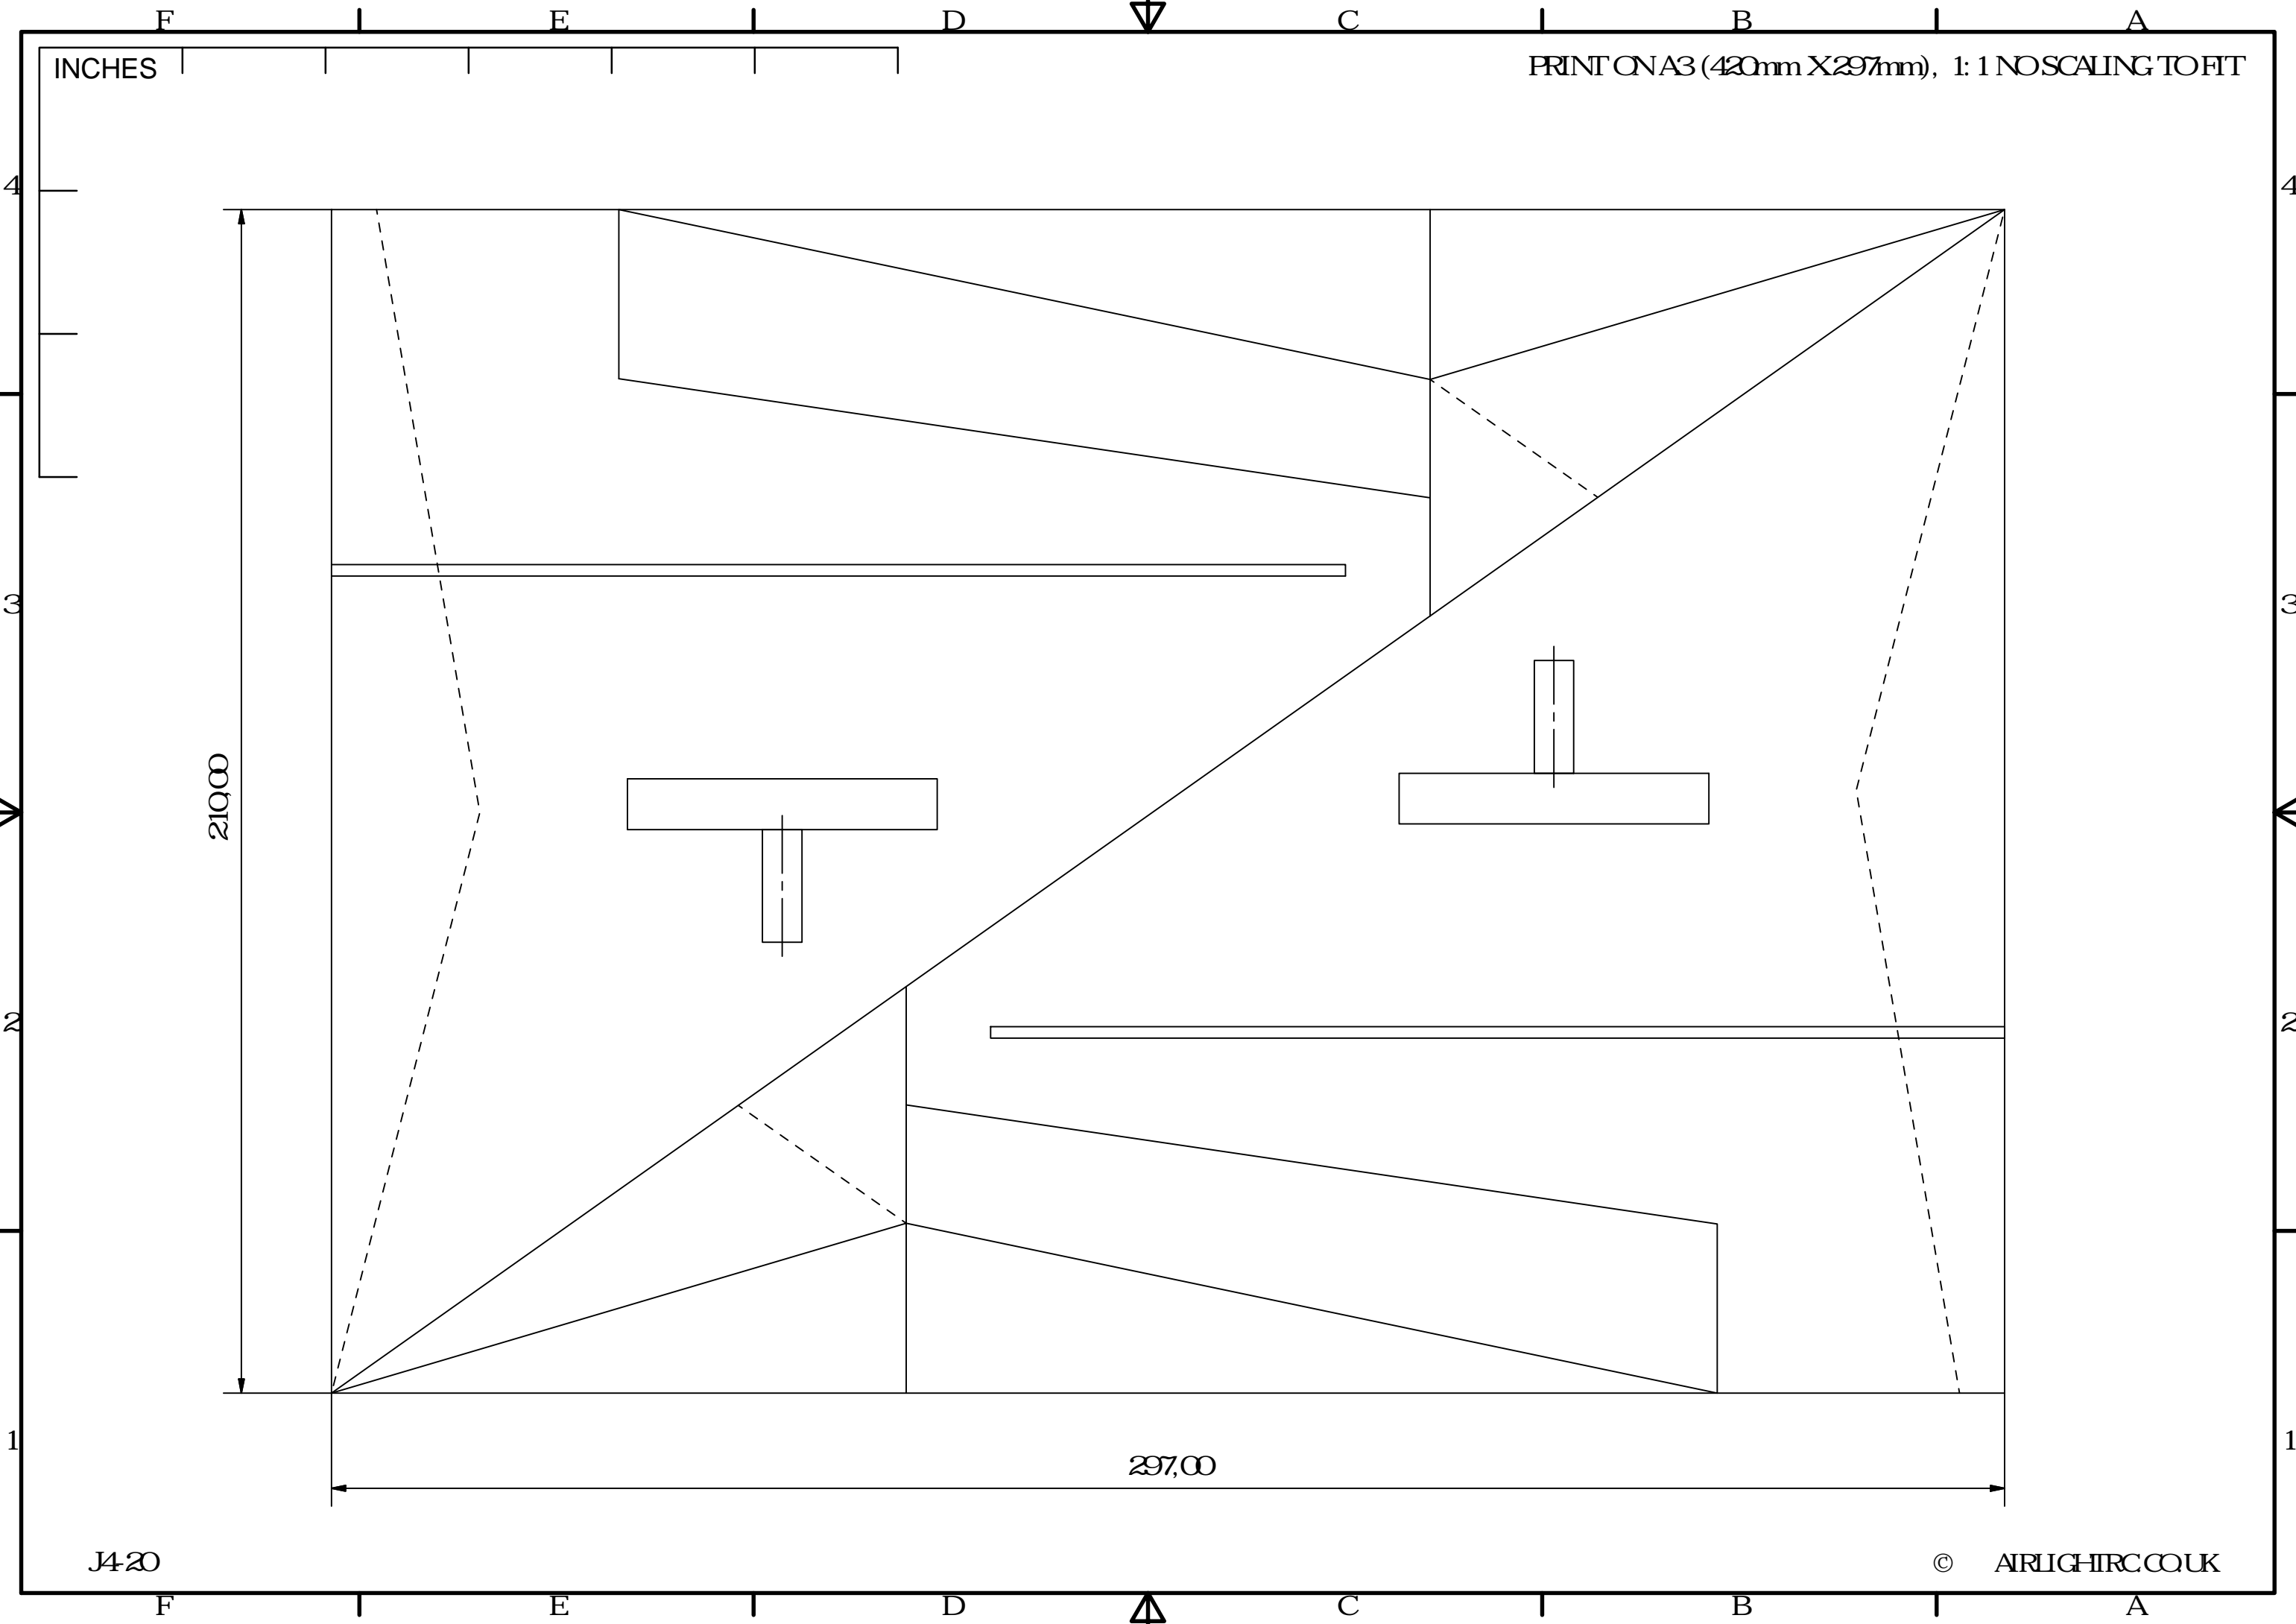

INCHES

PRINT ON A3 (420mm X 297mm), 1:1 NOSCALING TO FIT

210.00

297.00

J420

© AIRLIGHIRCCOUK