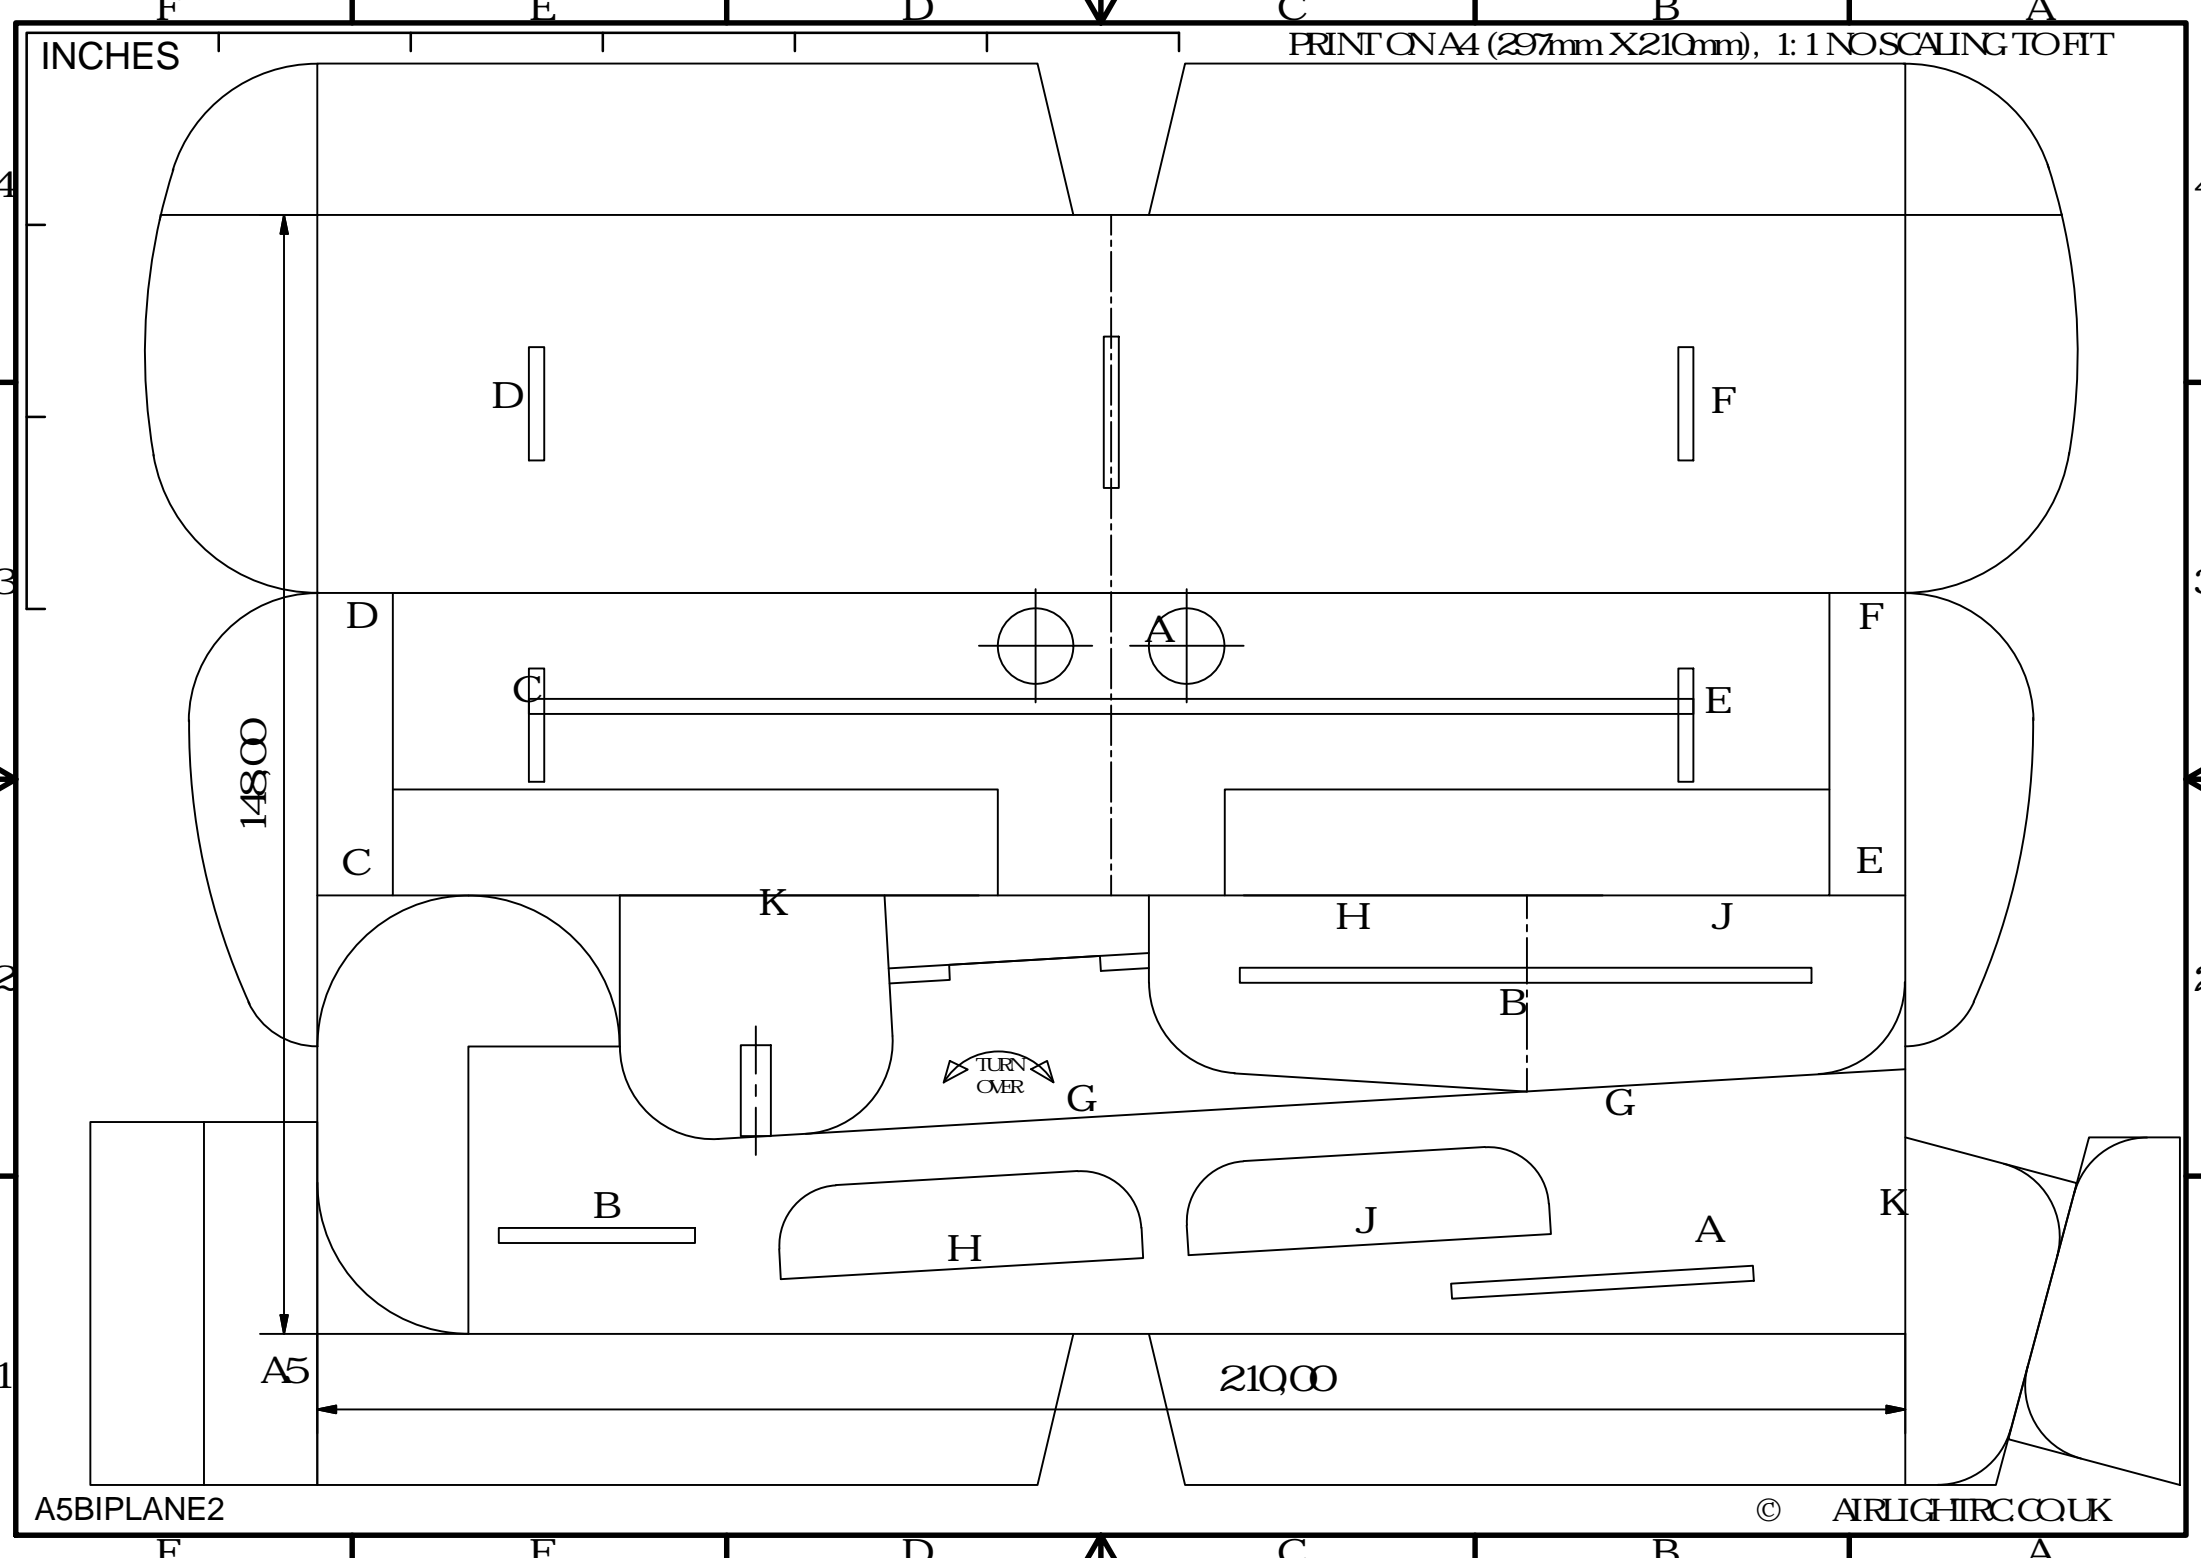

INCHES

PRINT ON A4 (297mm X 210mm), 1:1 NOSCALING TO FIT

A5BIPLANE2

© AIRLIGHTIRC.CO.UK