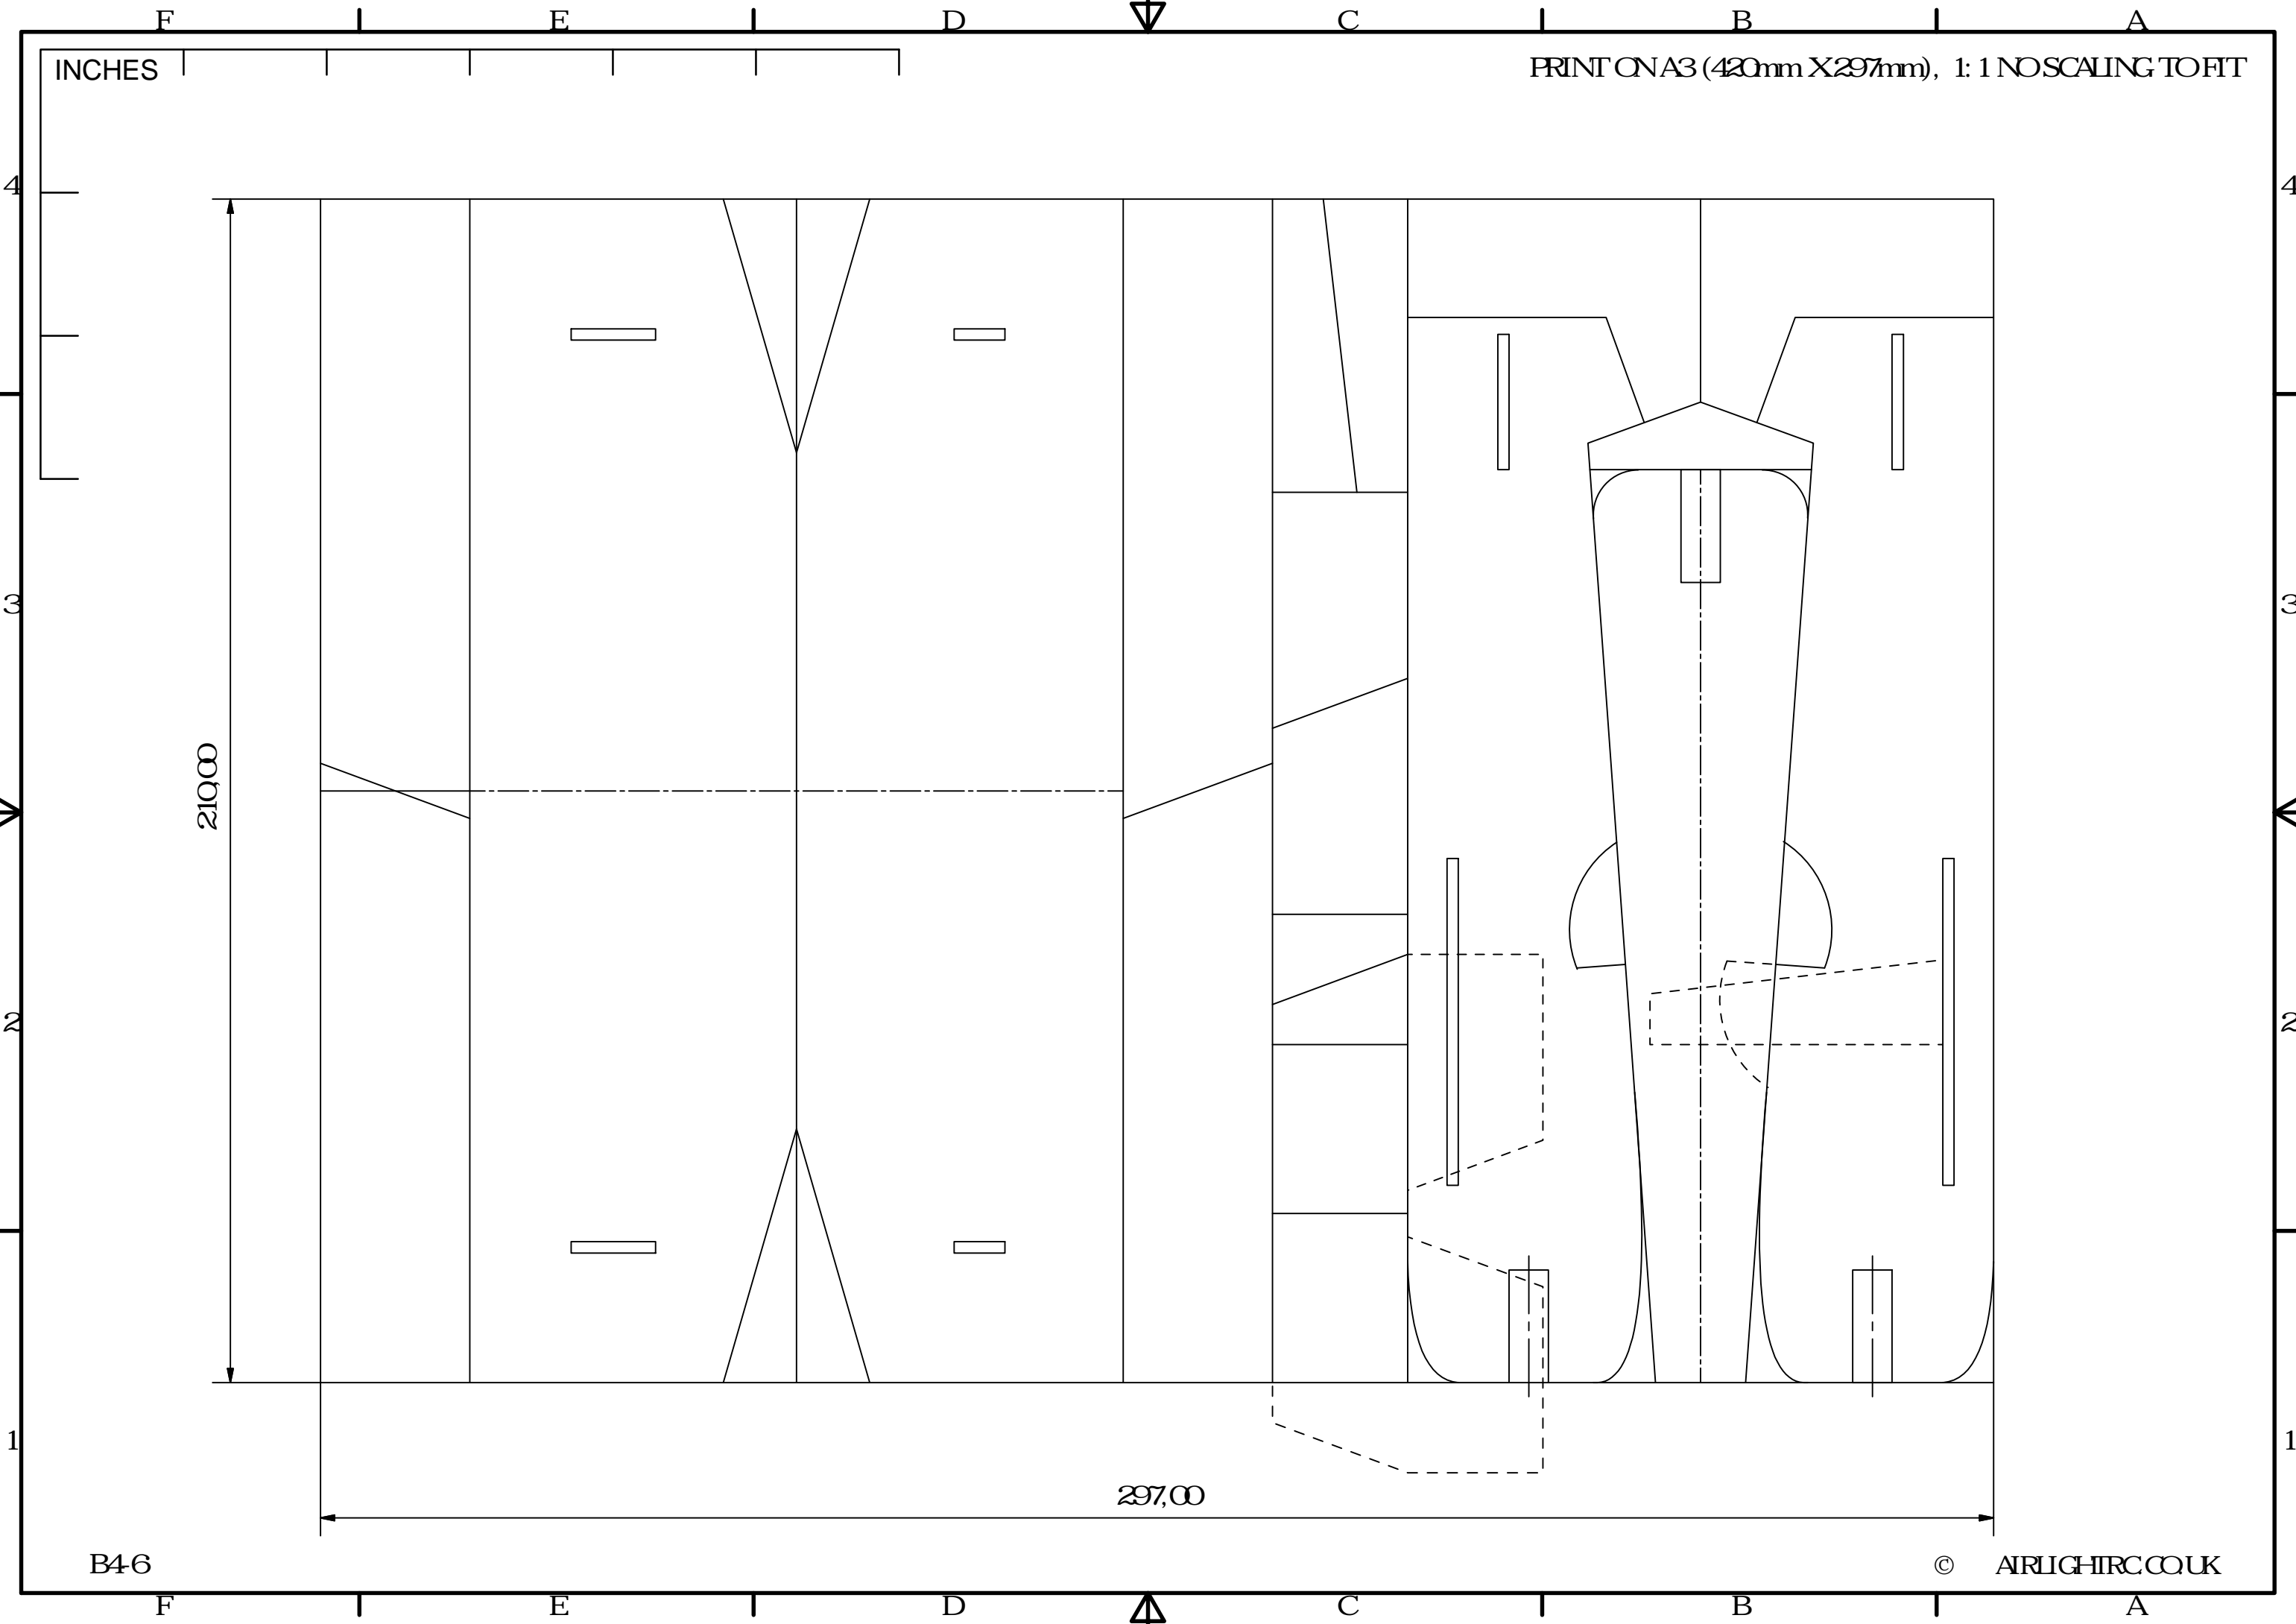

INCHES

PRINT ON A3 (420mm X 297mm), 1:1 NOSCALING TO FIT

210,00

297,00

B46

© AIRLIGHIRCCOUK