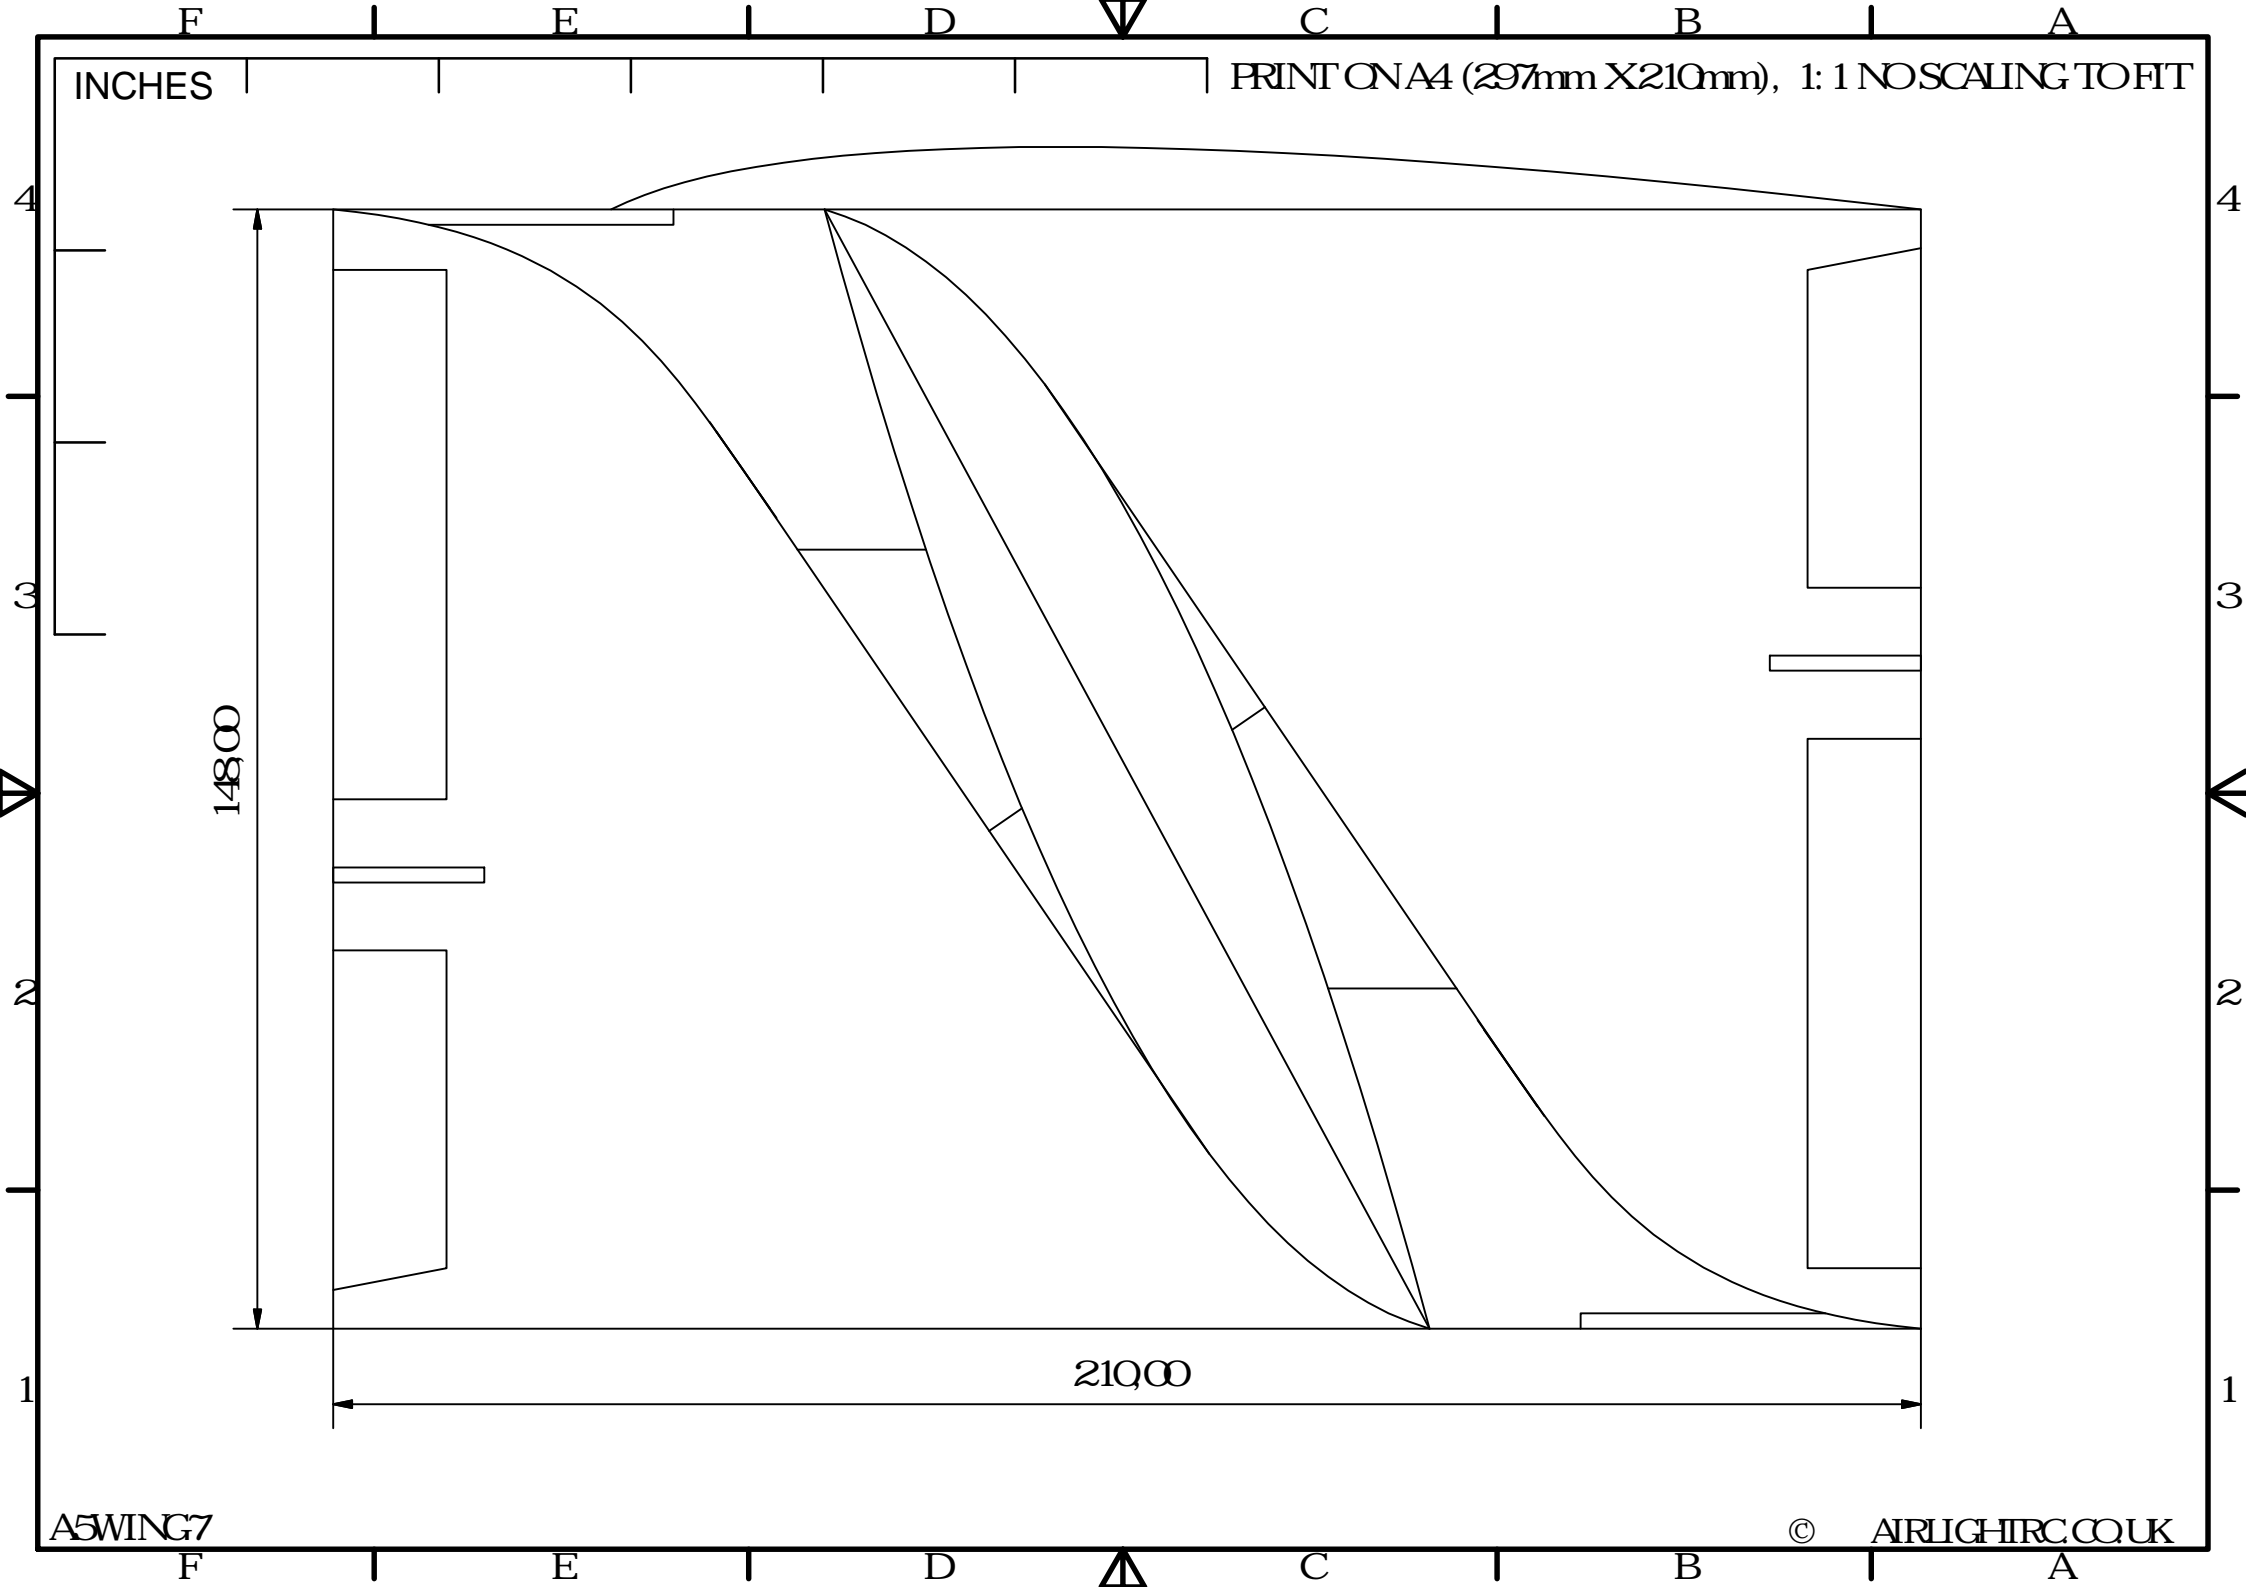

INCHES

PRINT ON A4 (297mm X 210mm), 1:1 NO SCALING TO FIT

A5WING7

© AIRLIGHTIRCCOUK