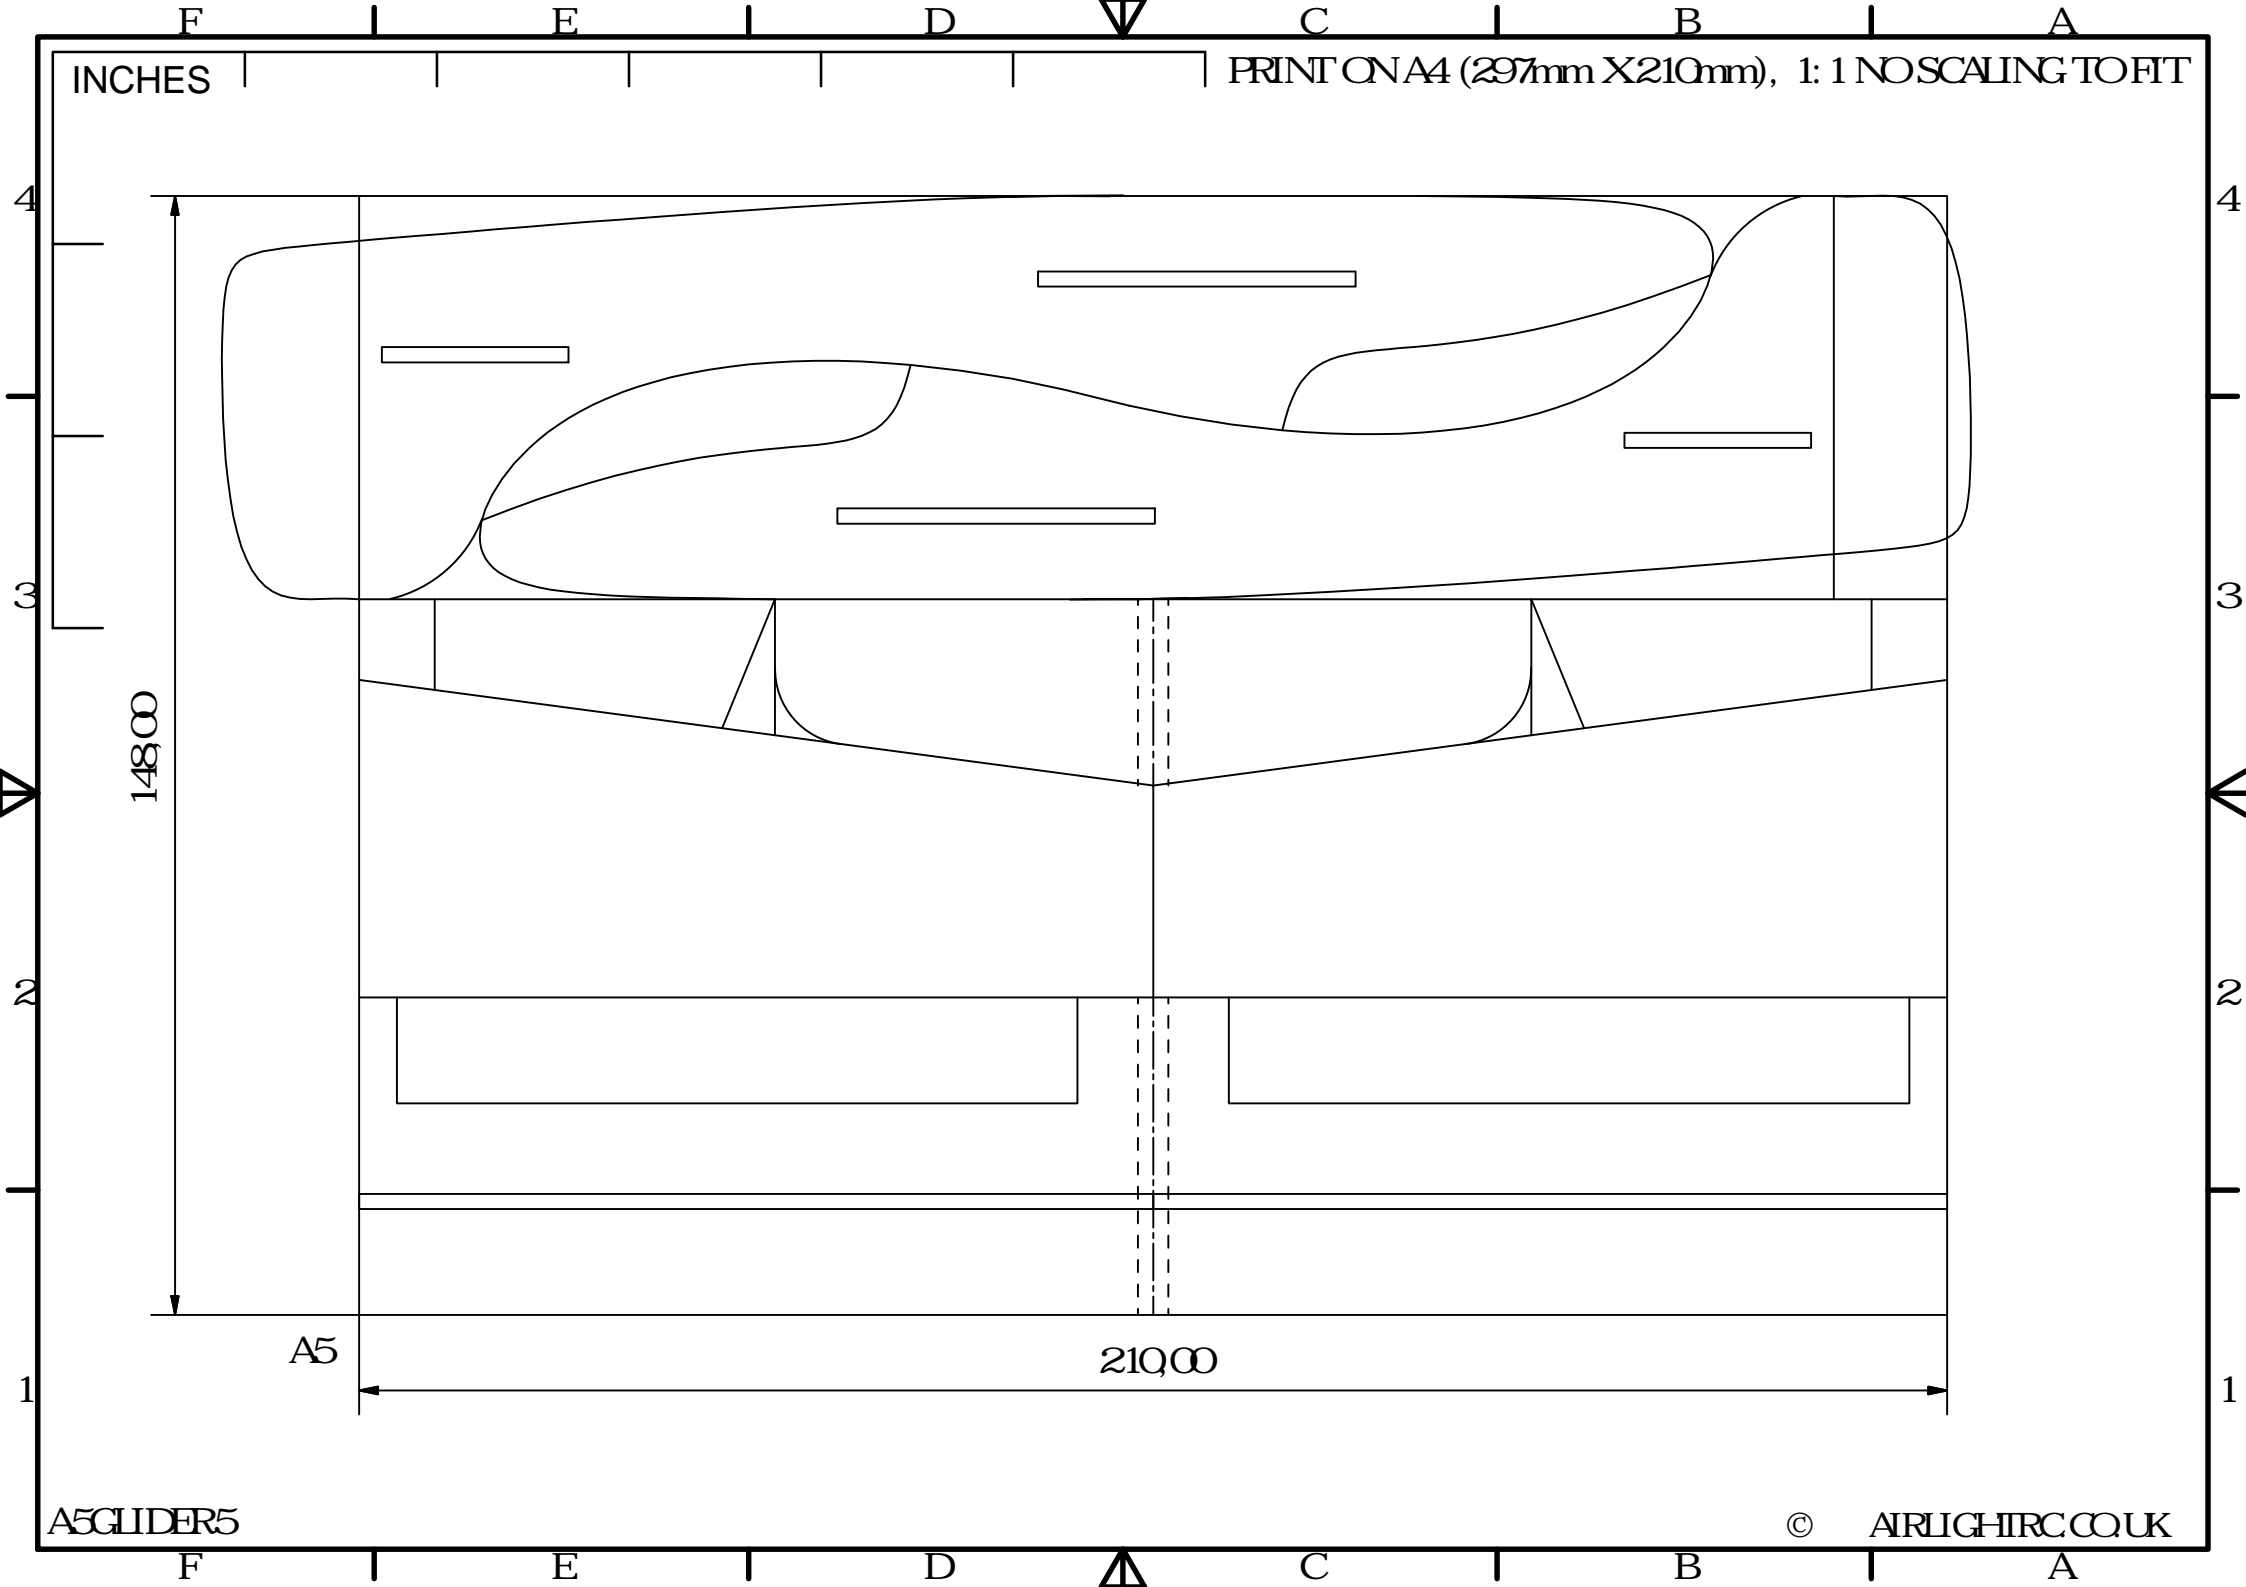

INCHES

PRINT ON A4 (297mm X 210mm), 1:1 NO SCALING TO FIT

14800

21000

A5

A5GLIDER5

© AIRLIGHTRC.CO.UK