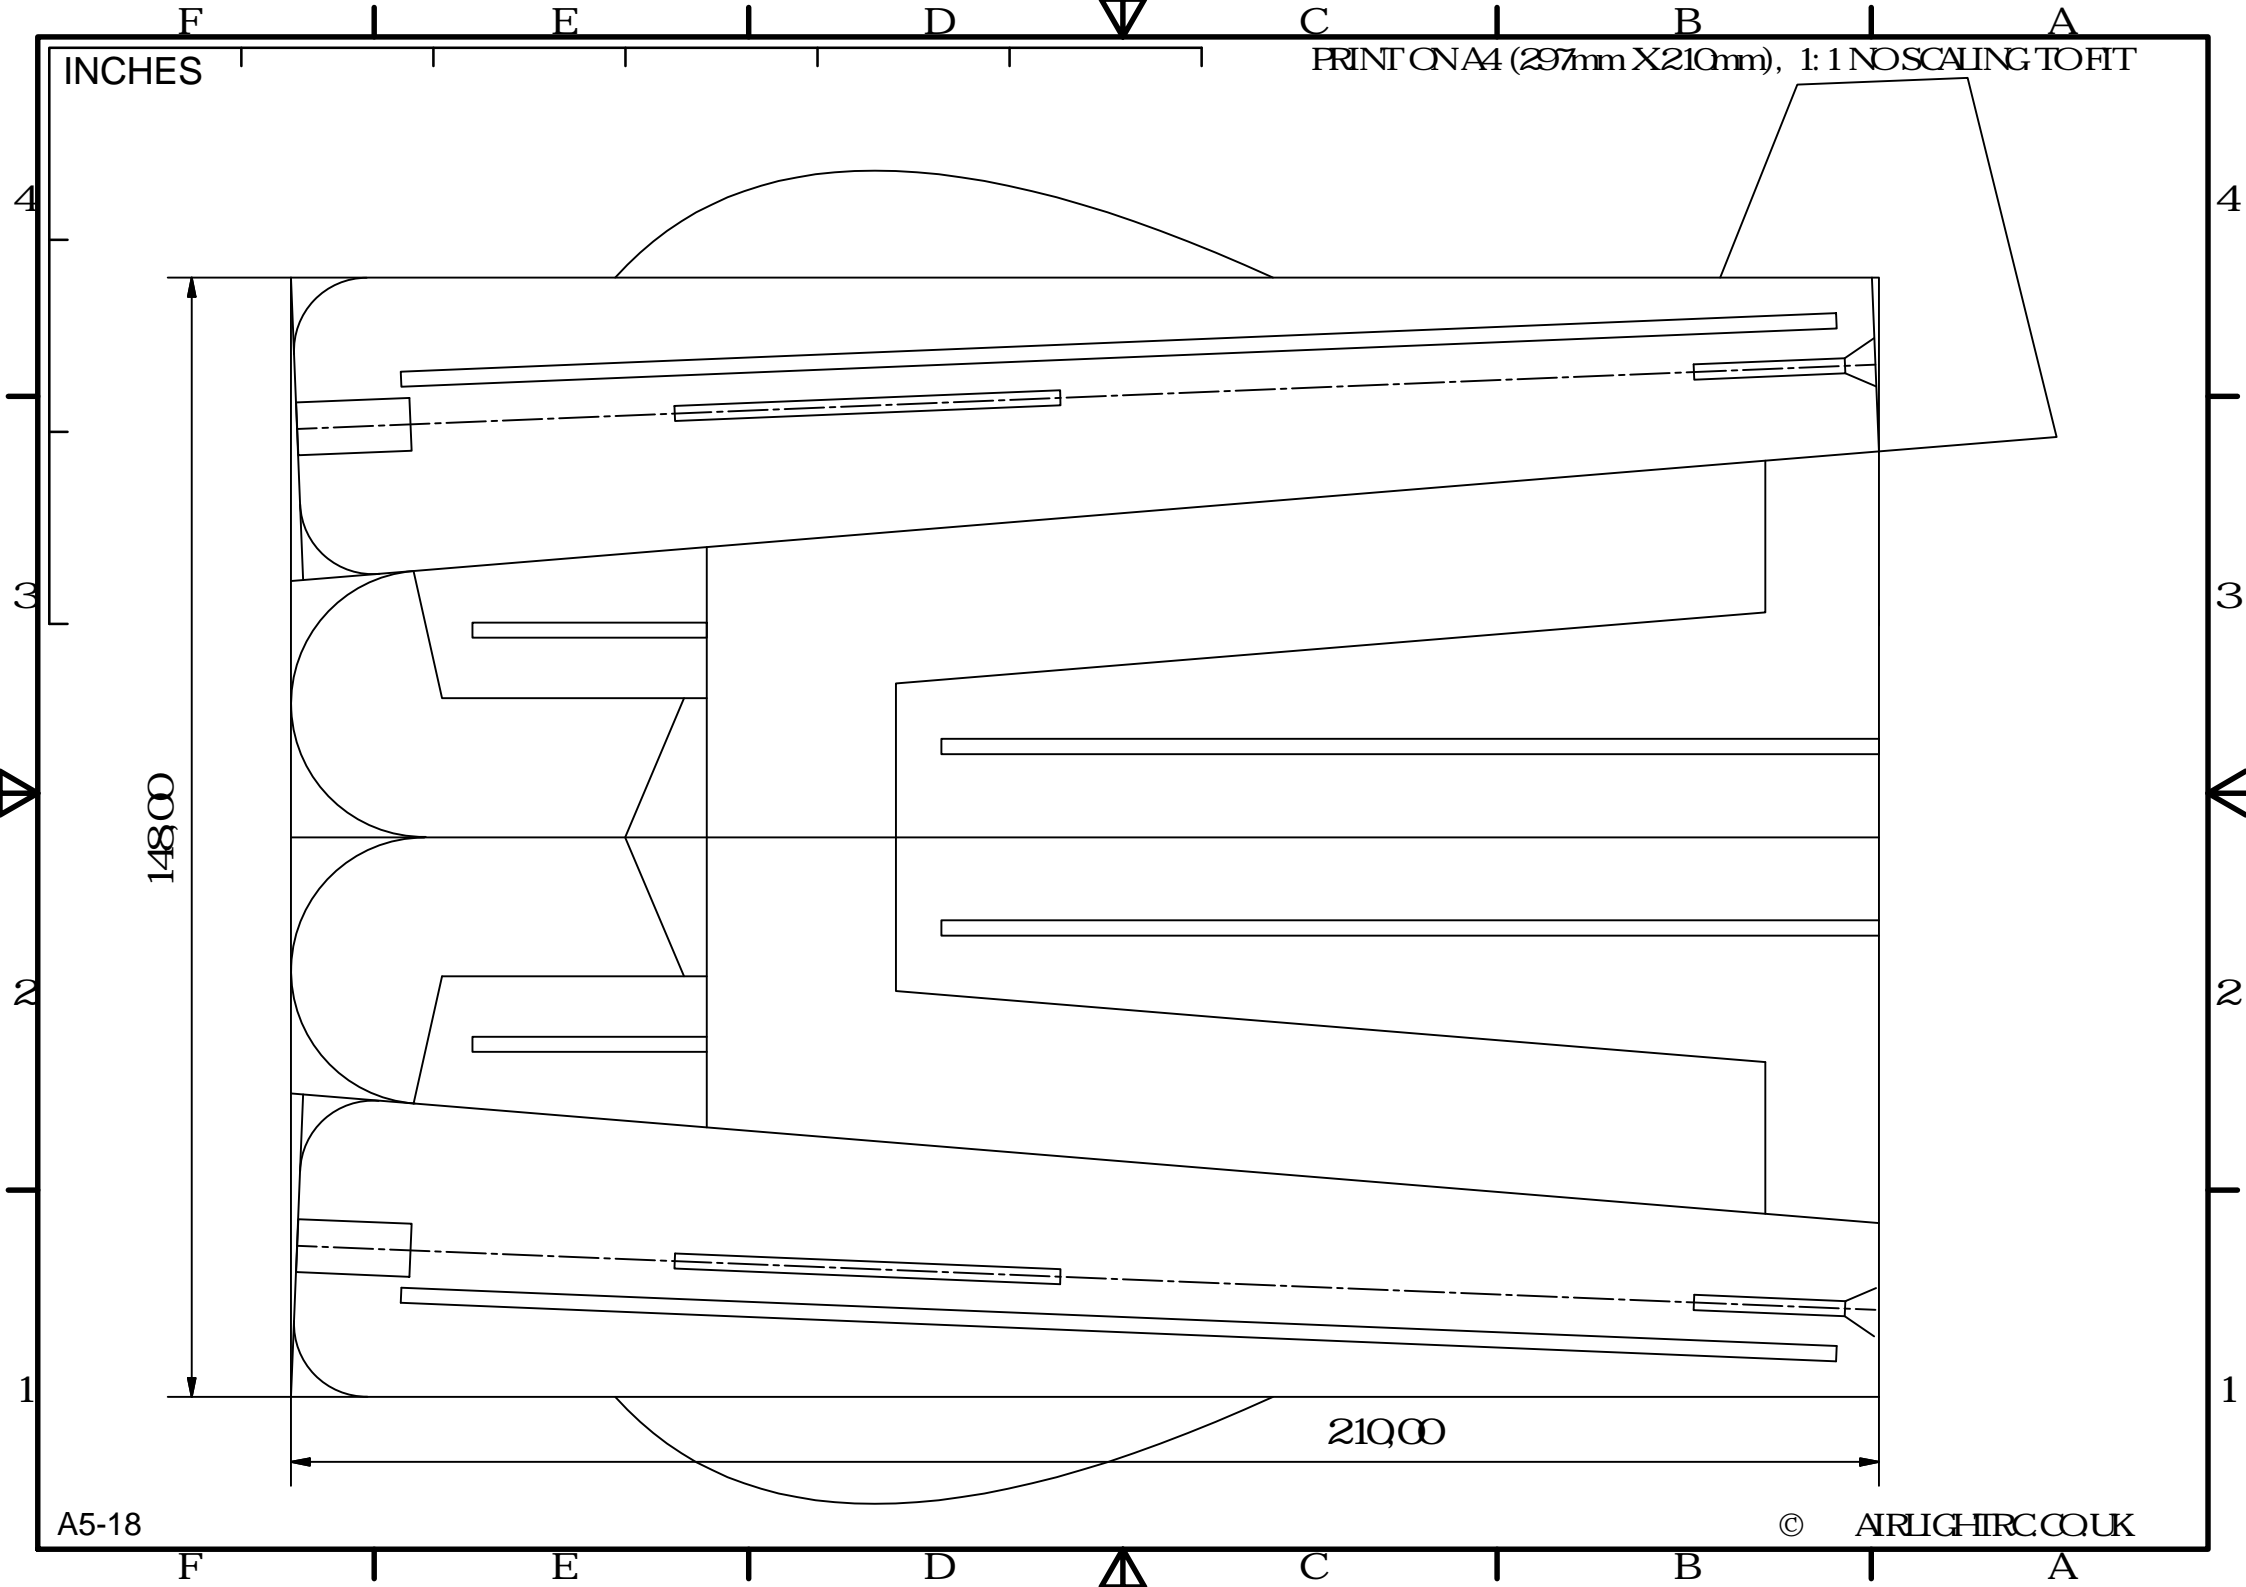

INCHES

PRINT ON A4 (297mm X 210mm), 1:1 NOSCALING TO FIT

A5-18

© AIRLIGHIRCCOUK