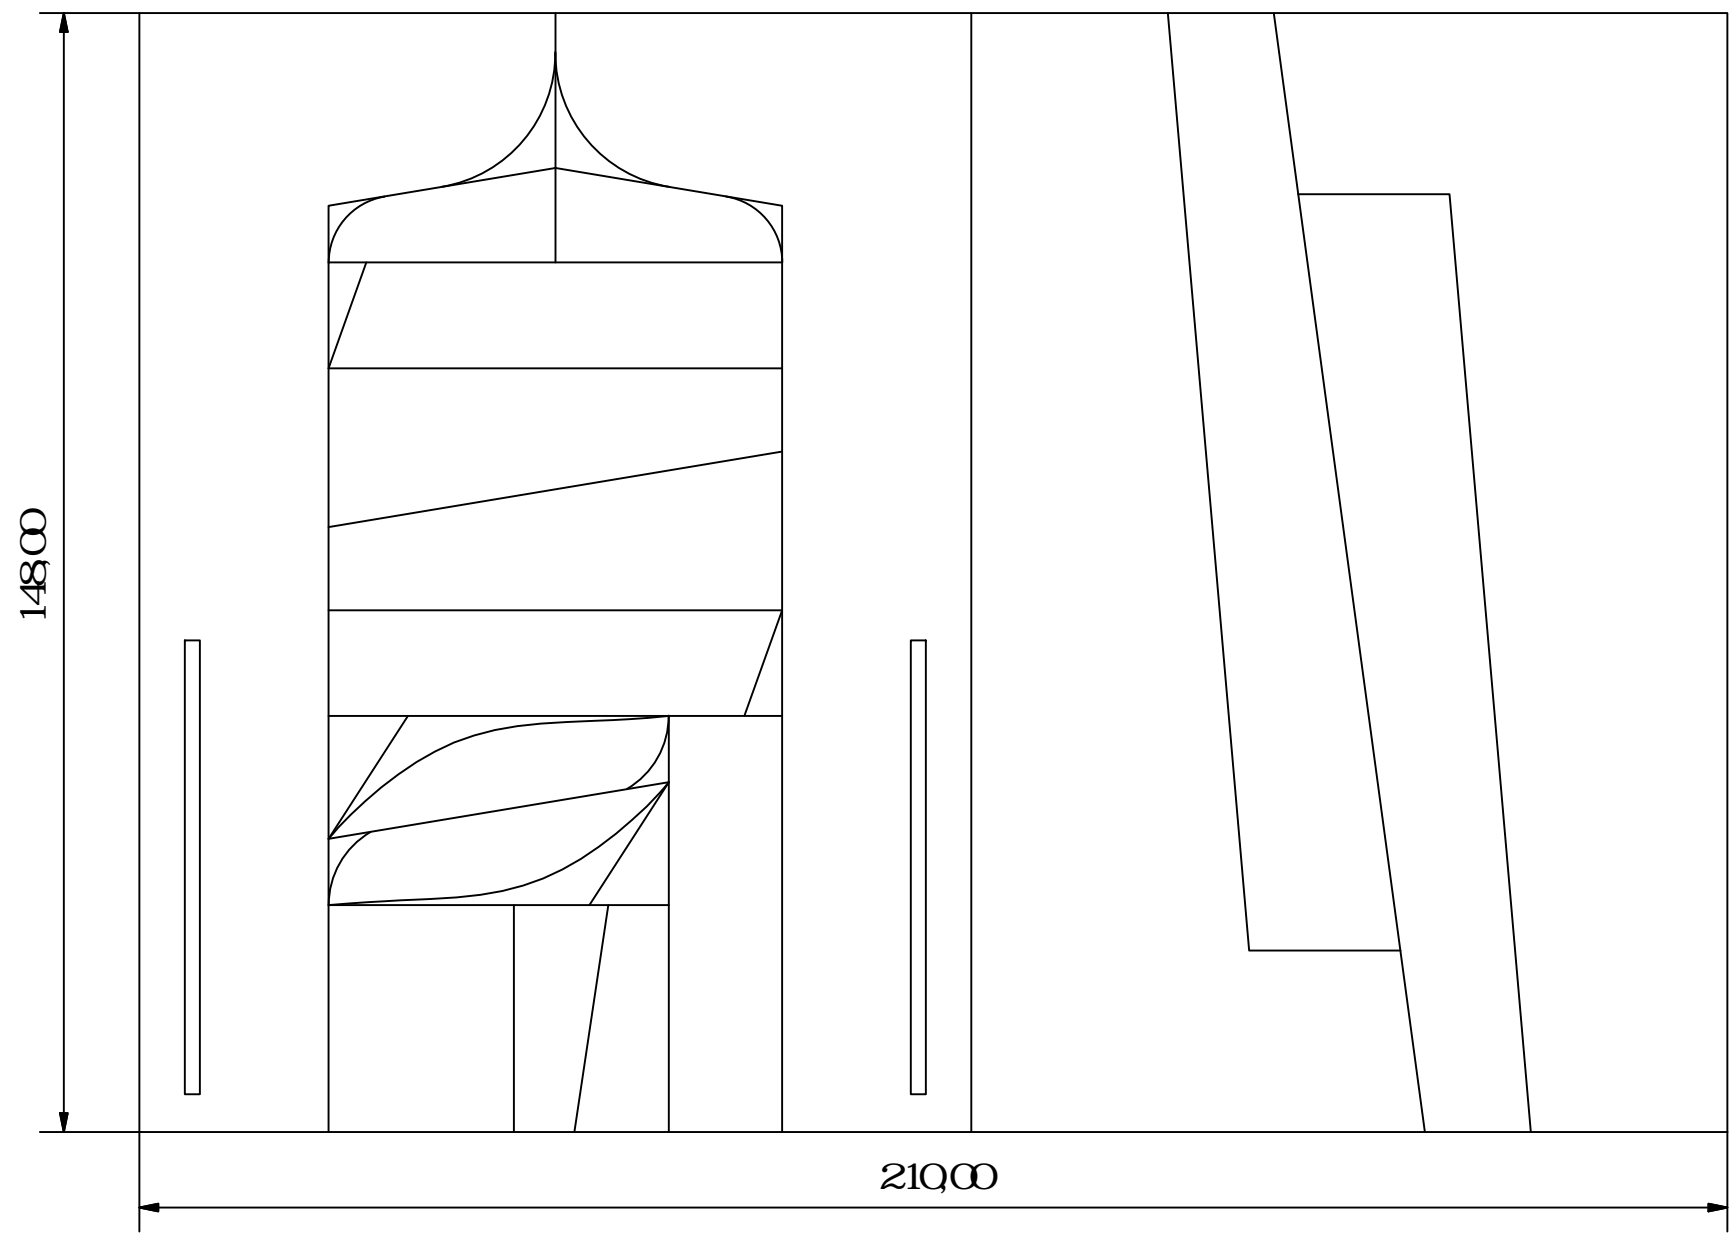

INCHES

PRINT ON A4 (297mm X 210mm), 1:1 NOSCALING TO FIT

A5ACROBAT

© AIRLIGHTROCK