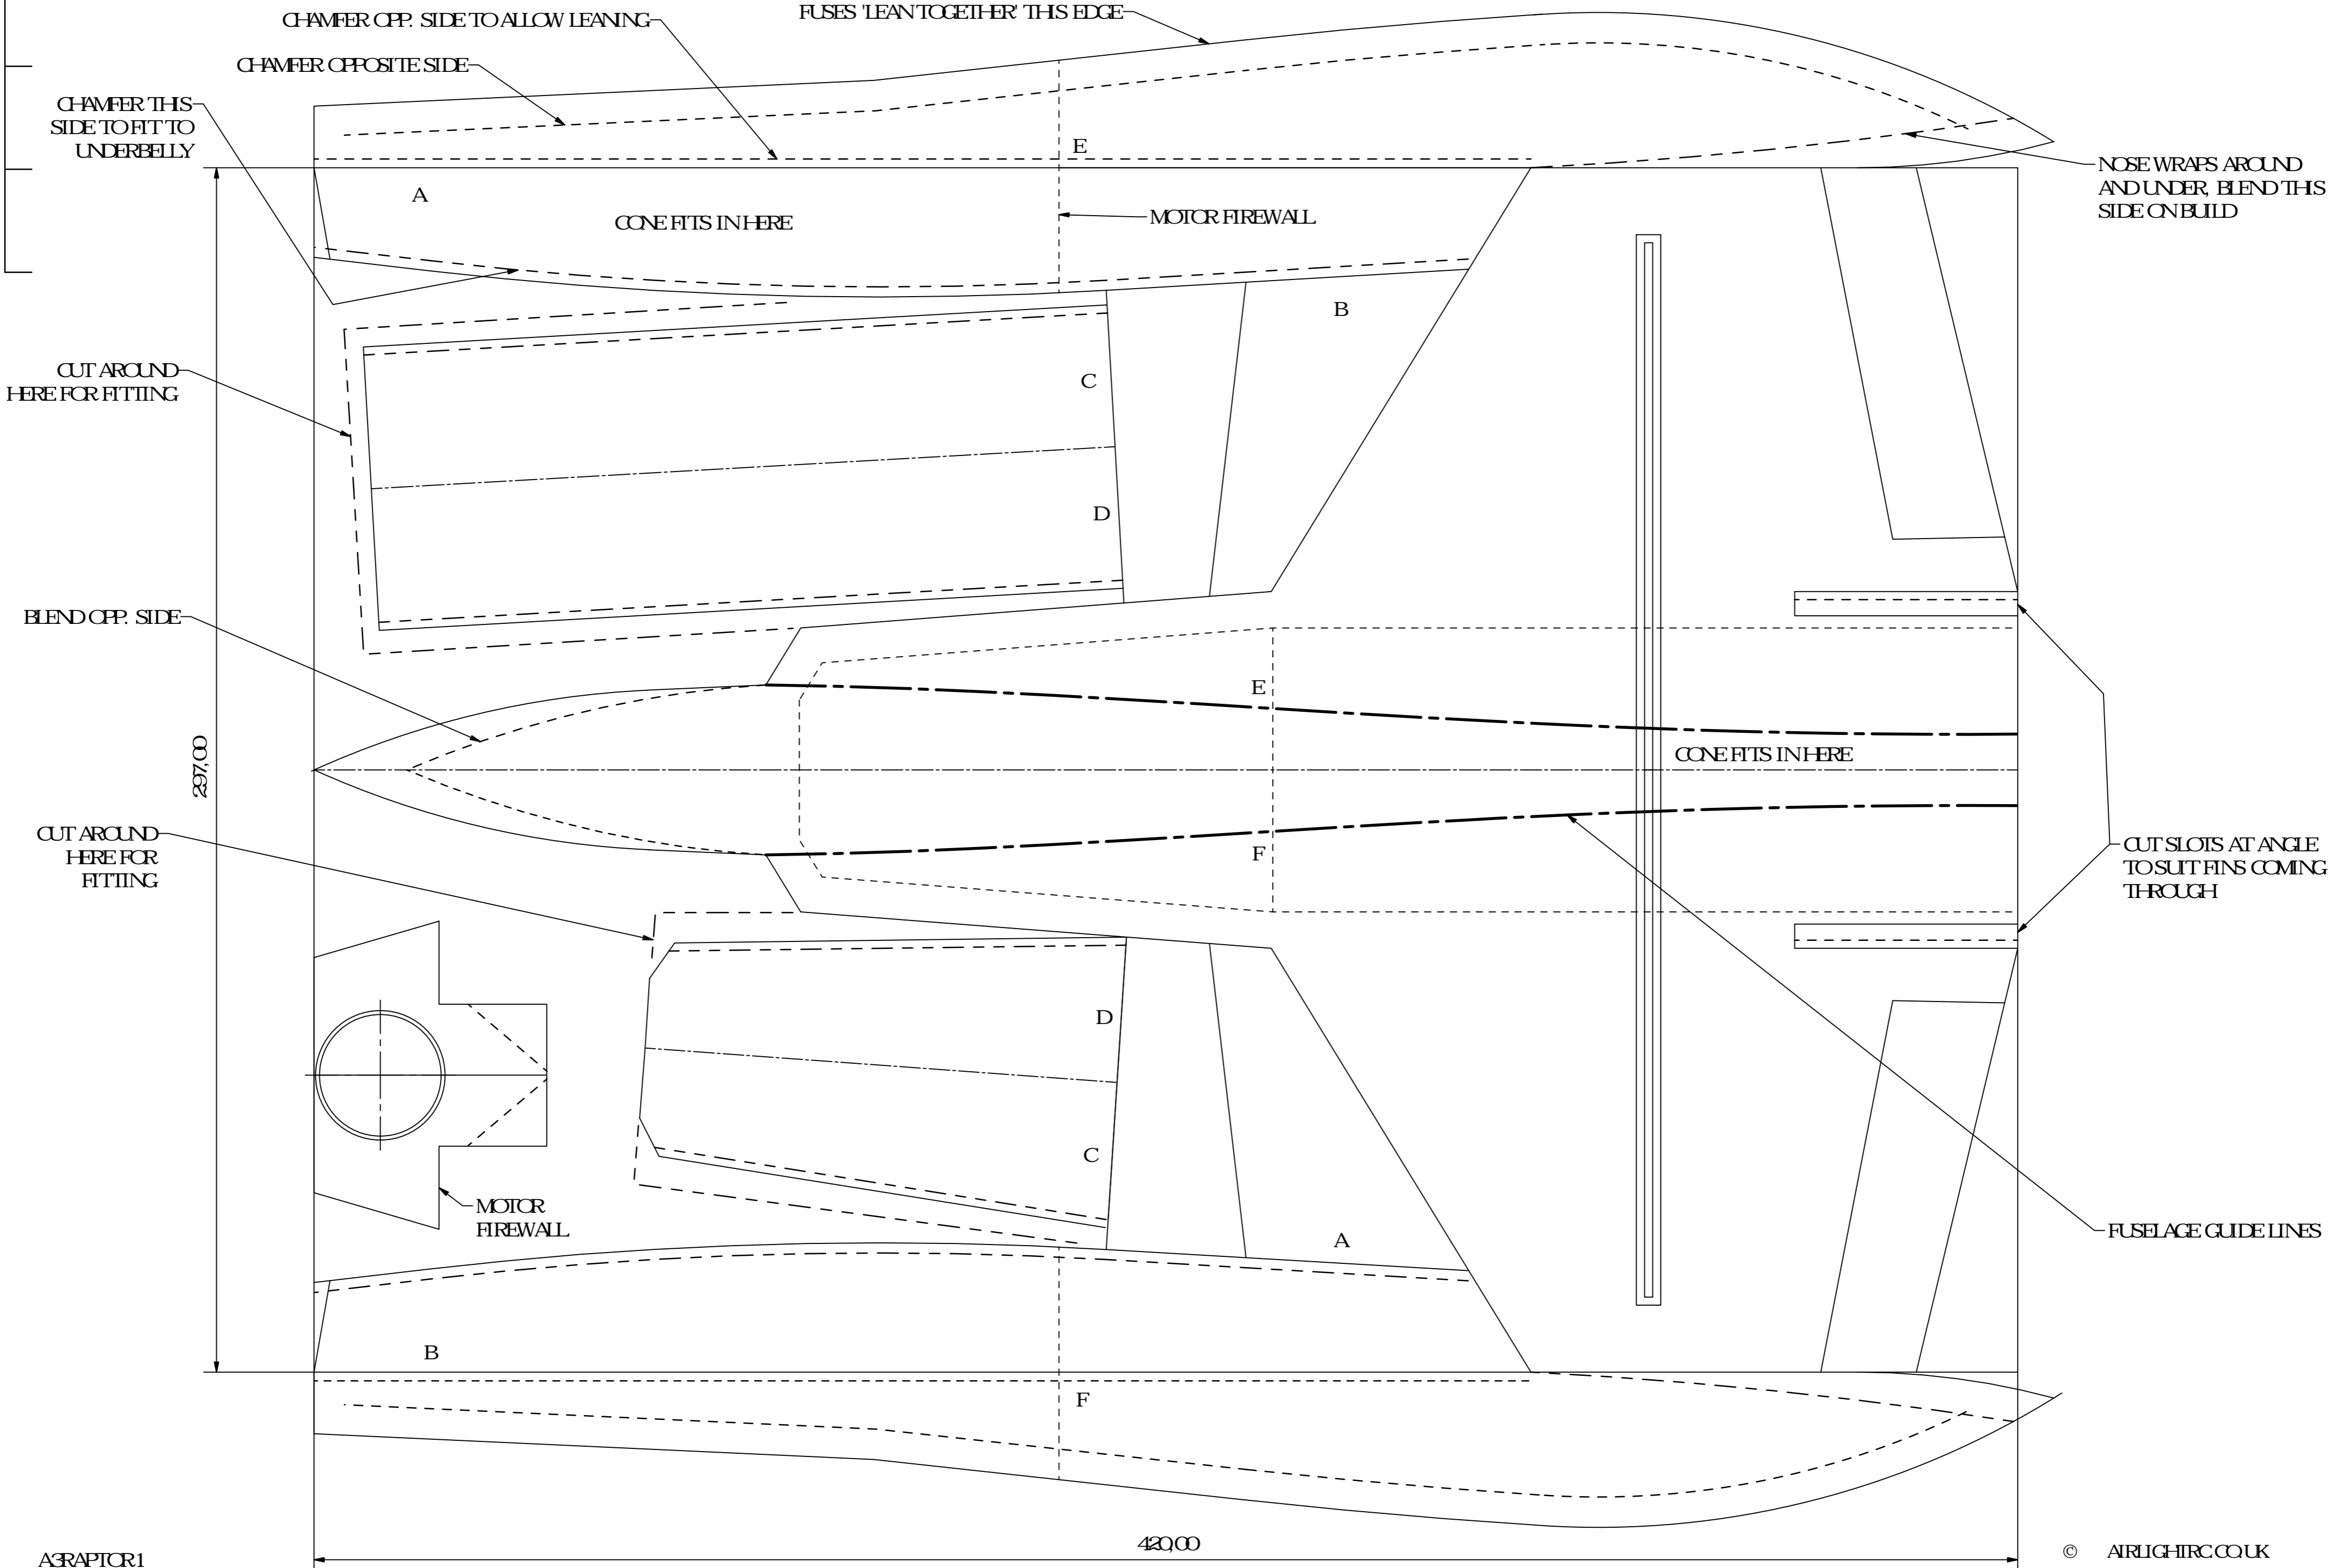

INCHES

PRINT ON A2 (594x420mm), 1:1 NO SCALING TO FIT

16 15 14 13 12 11 10 9 8 7 6 5 4 3 2 1