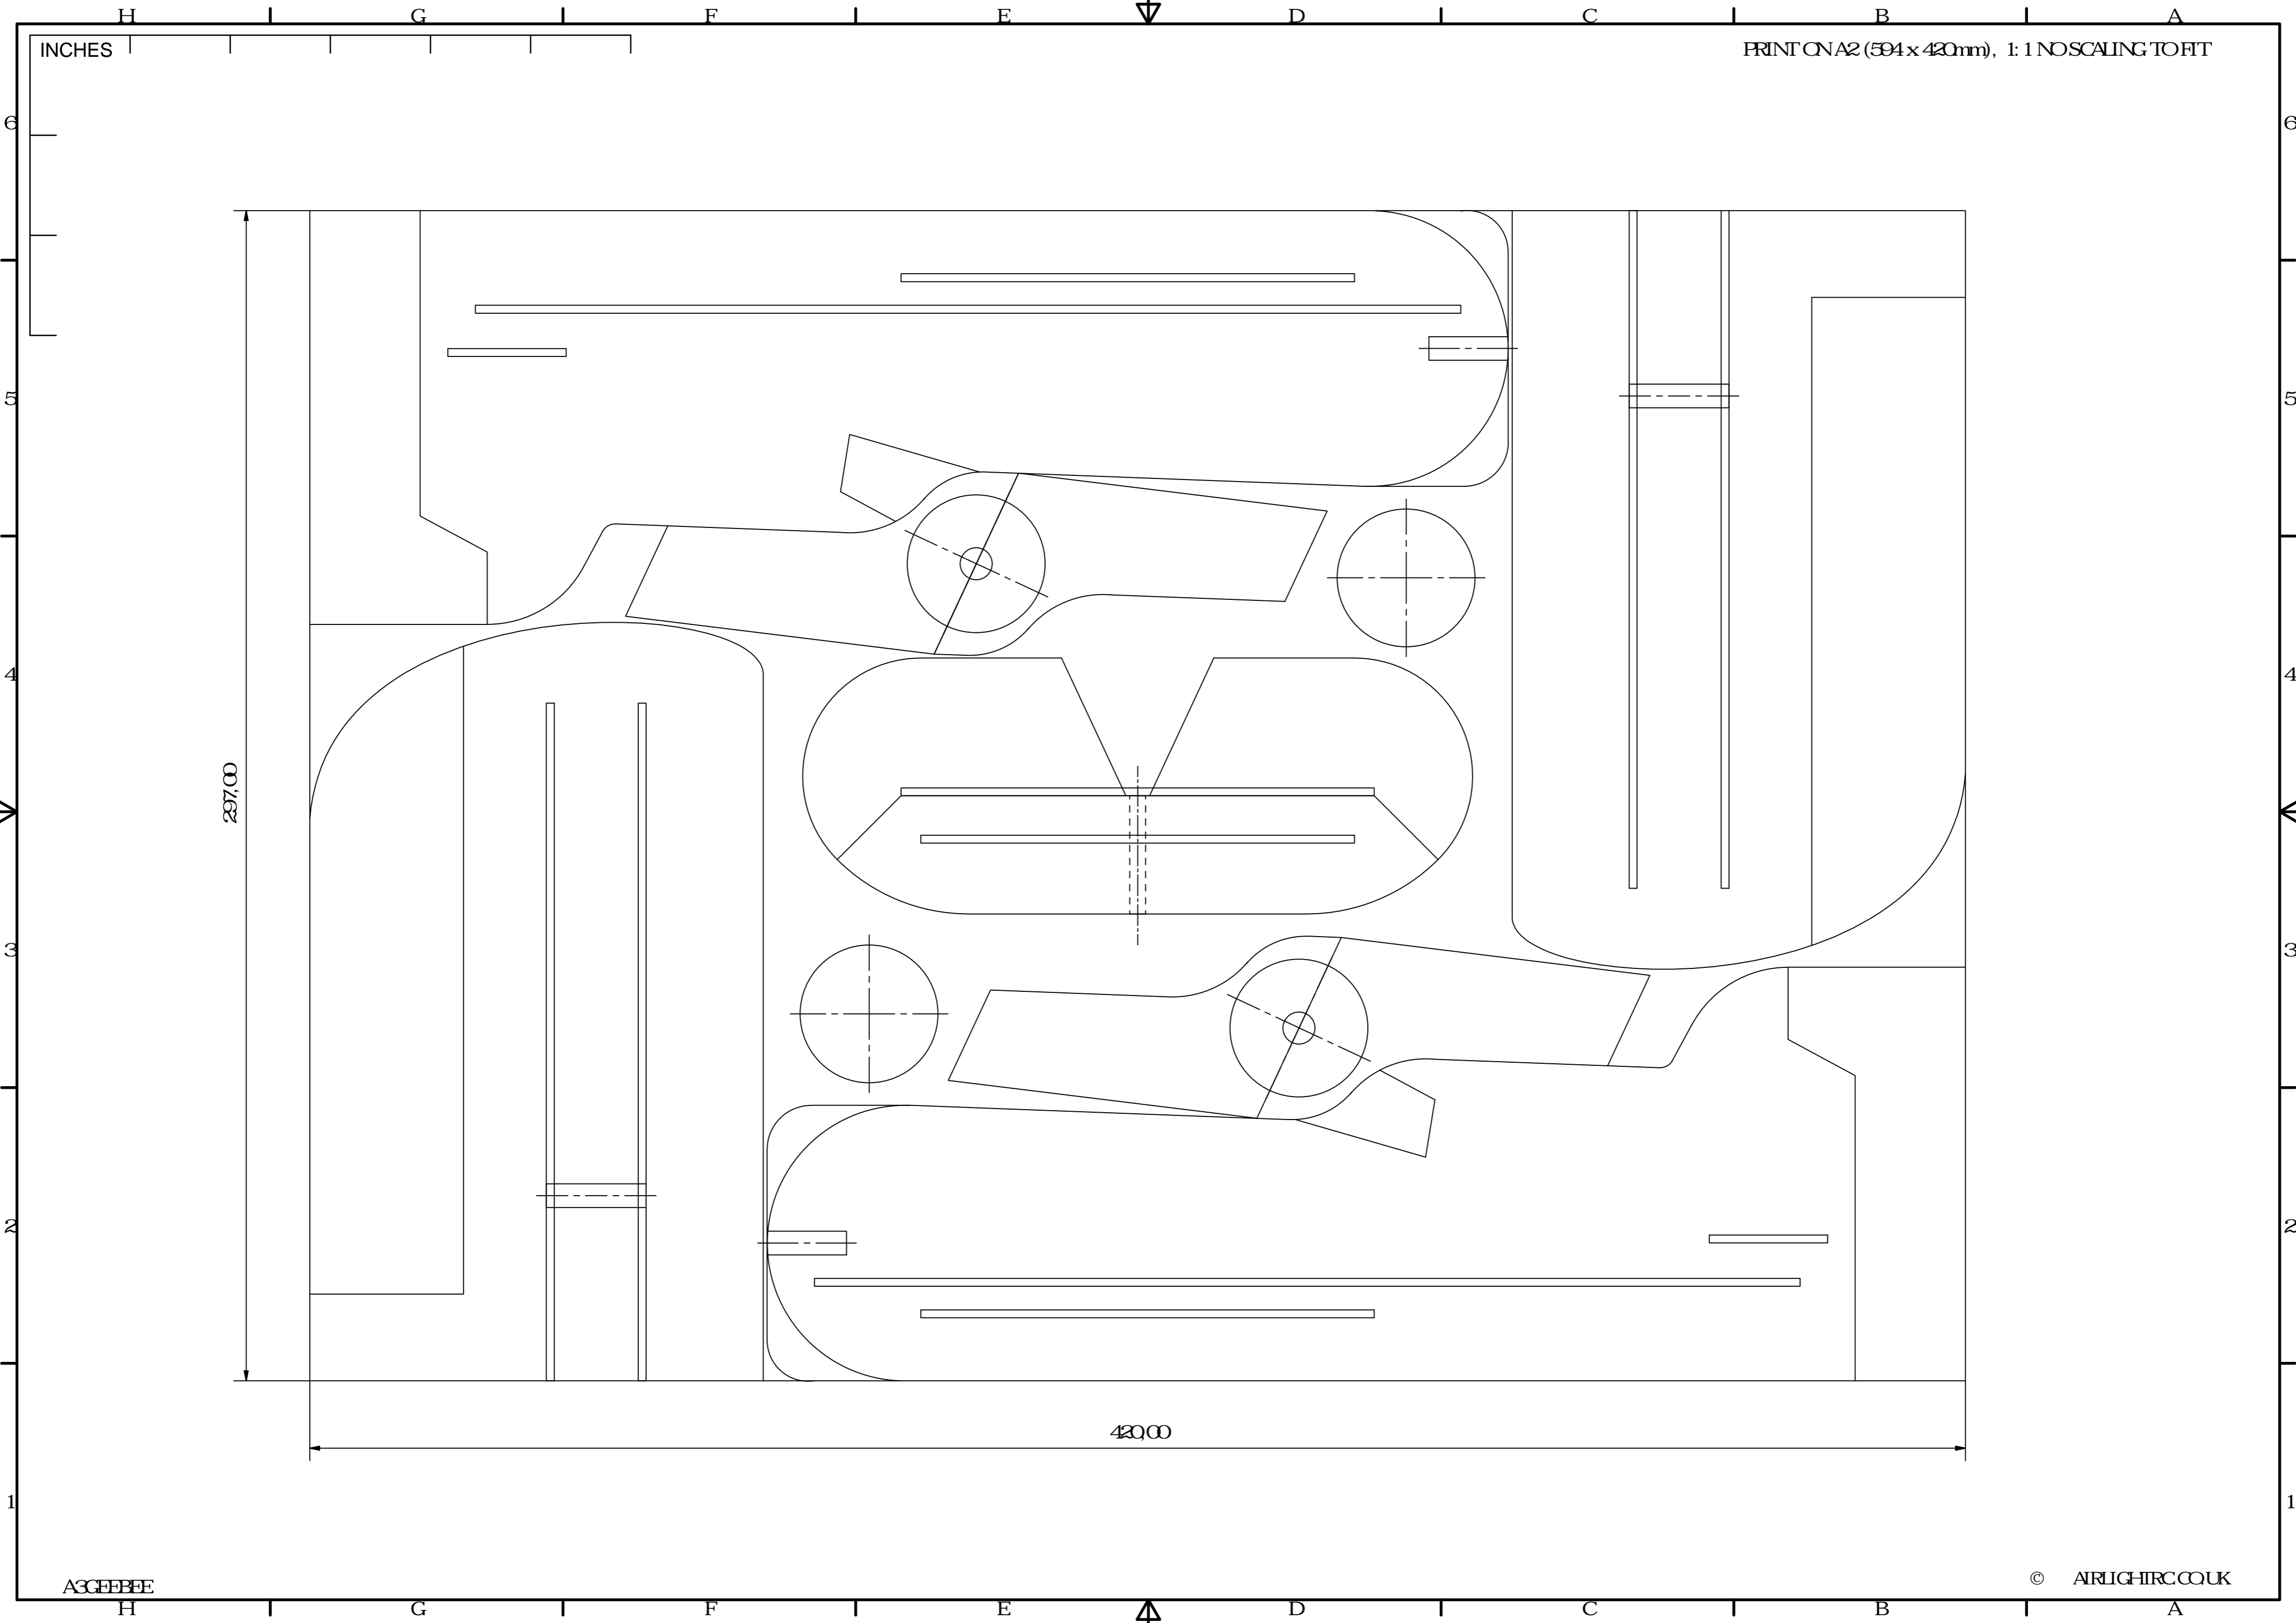

INCHES

PRINT ON A2 (594 x 420mm), 1:1 NO SCALING TO FIT

297.00

420.00