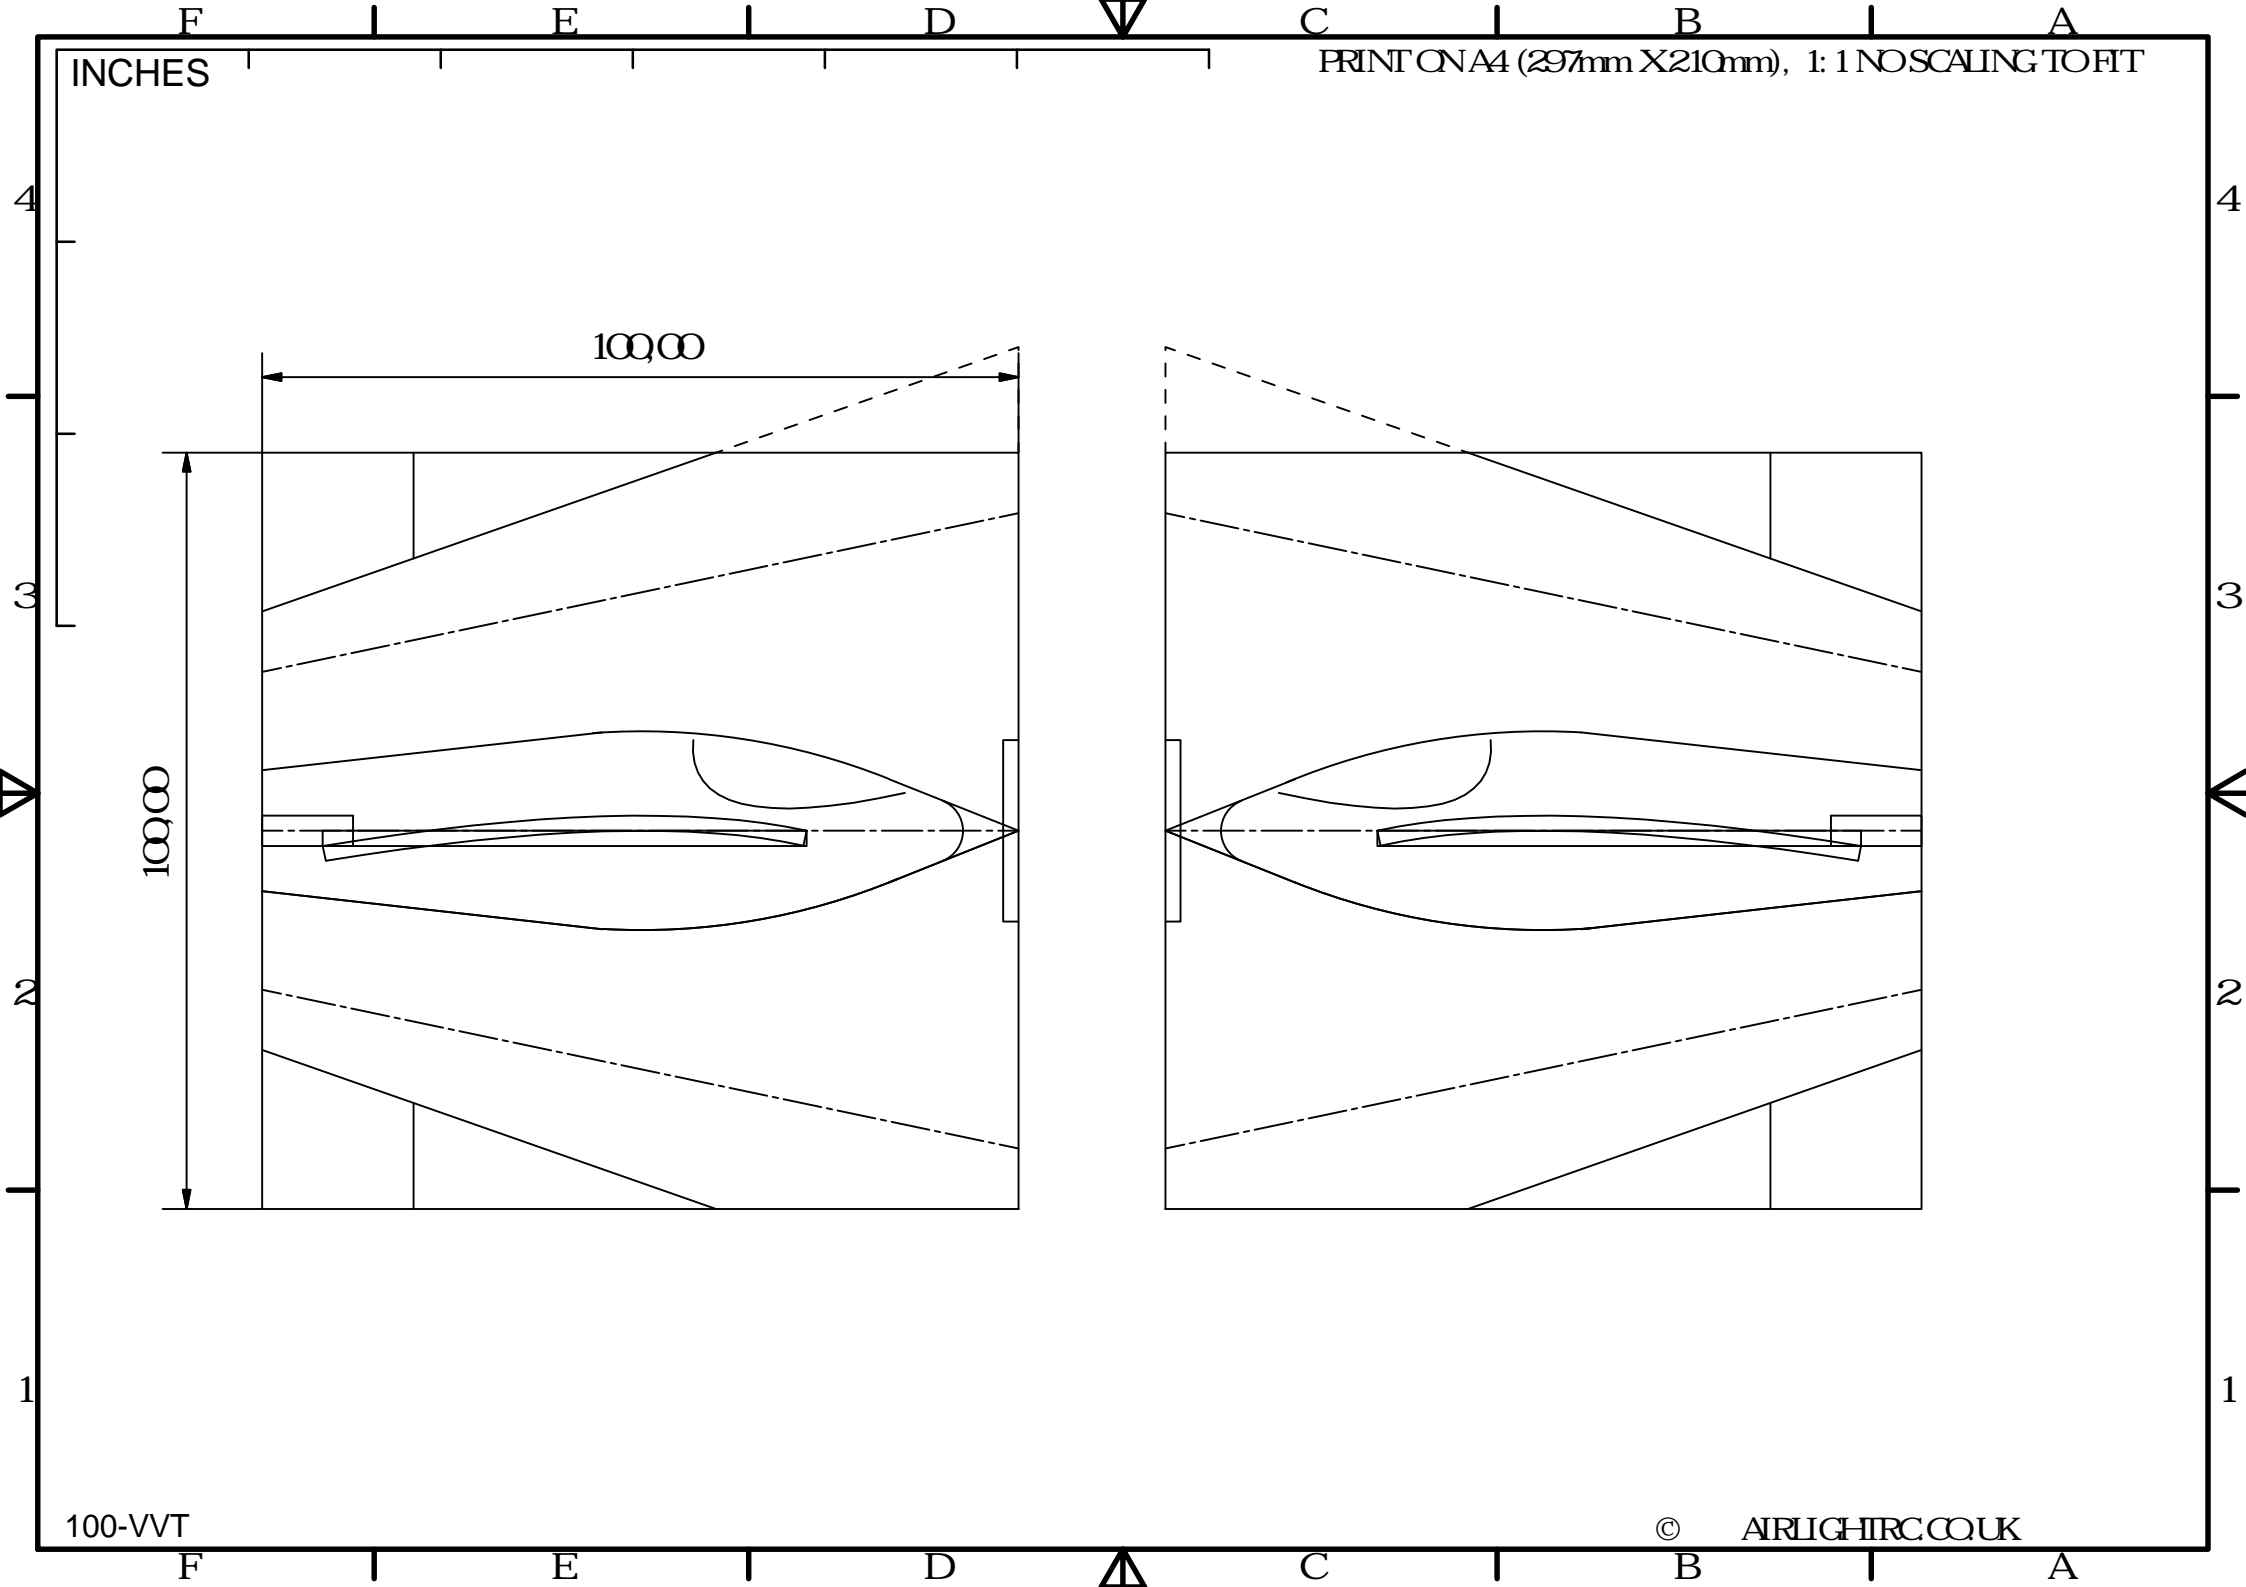

INCHES

PRINT ON A4 (297mm X 210mm), 1:1 NOSCALING TO FIT

10000

10000

100-VVT

© AIRLIGHT COUK