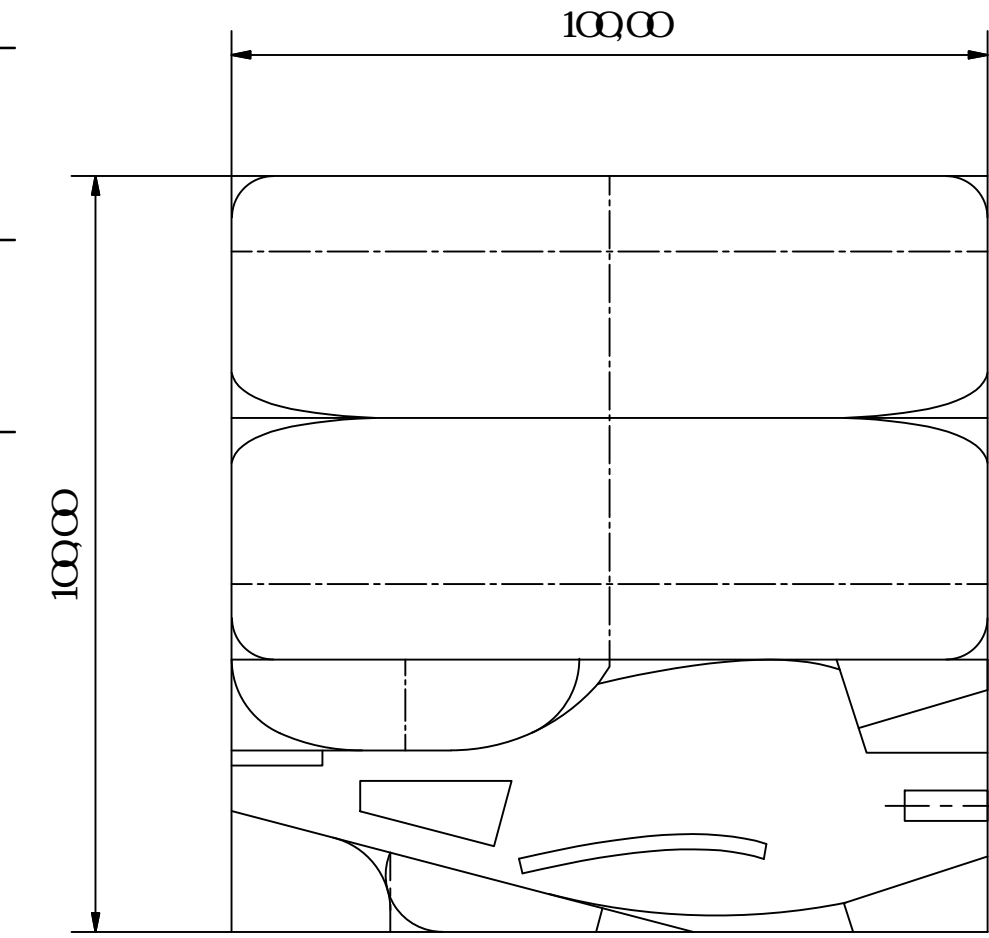

INCHES

PRINT ON A4 (297mm X 210mm), 1:1 NOSCALING TO FIT

100-TH2

© AIRLIGHTRCCOUK