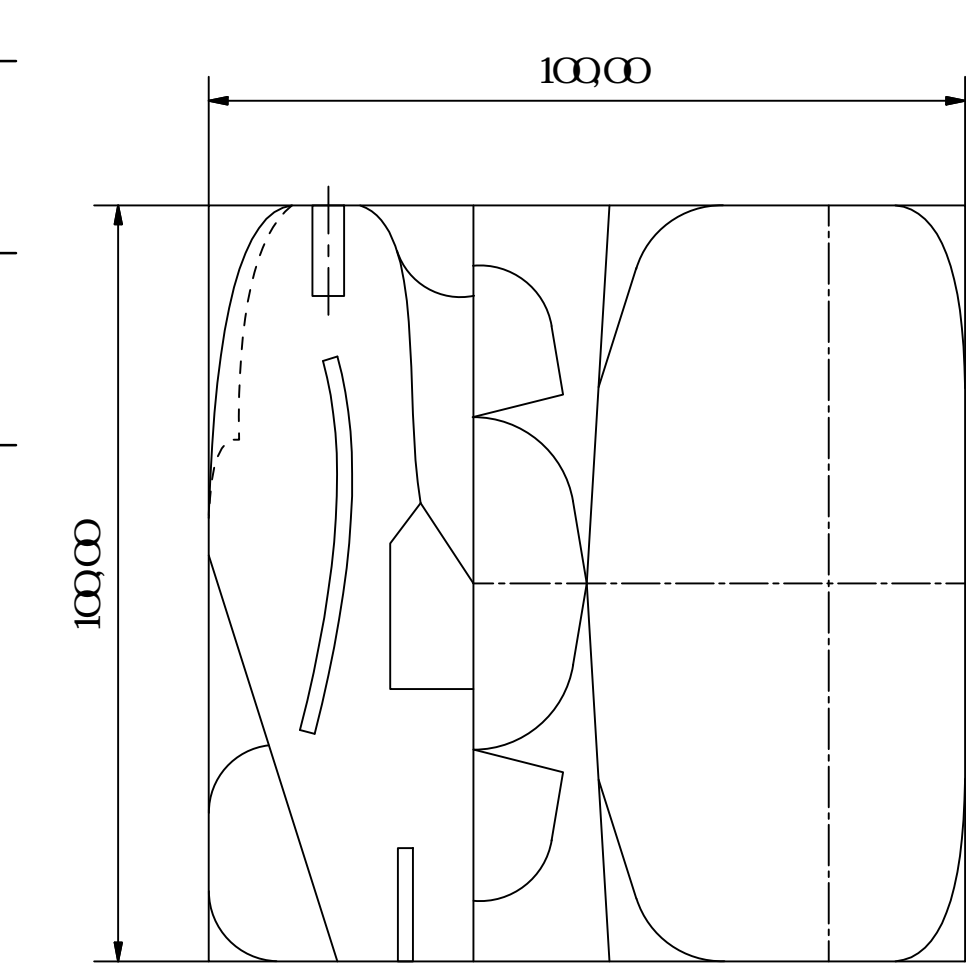

INCHES

PRINT ON A4 (297mm X 210mm), 1:1 NOSCALING TO FIT

100-SPIT2

© AIRLIGHT COUK