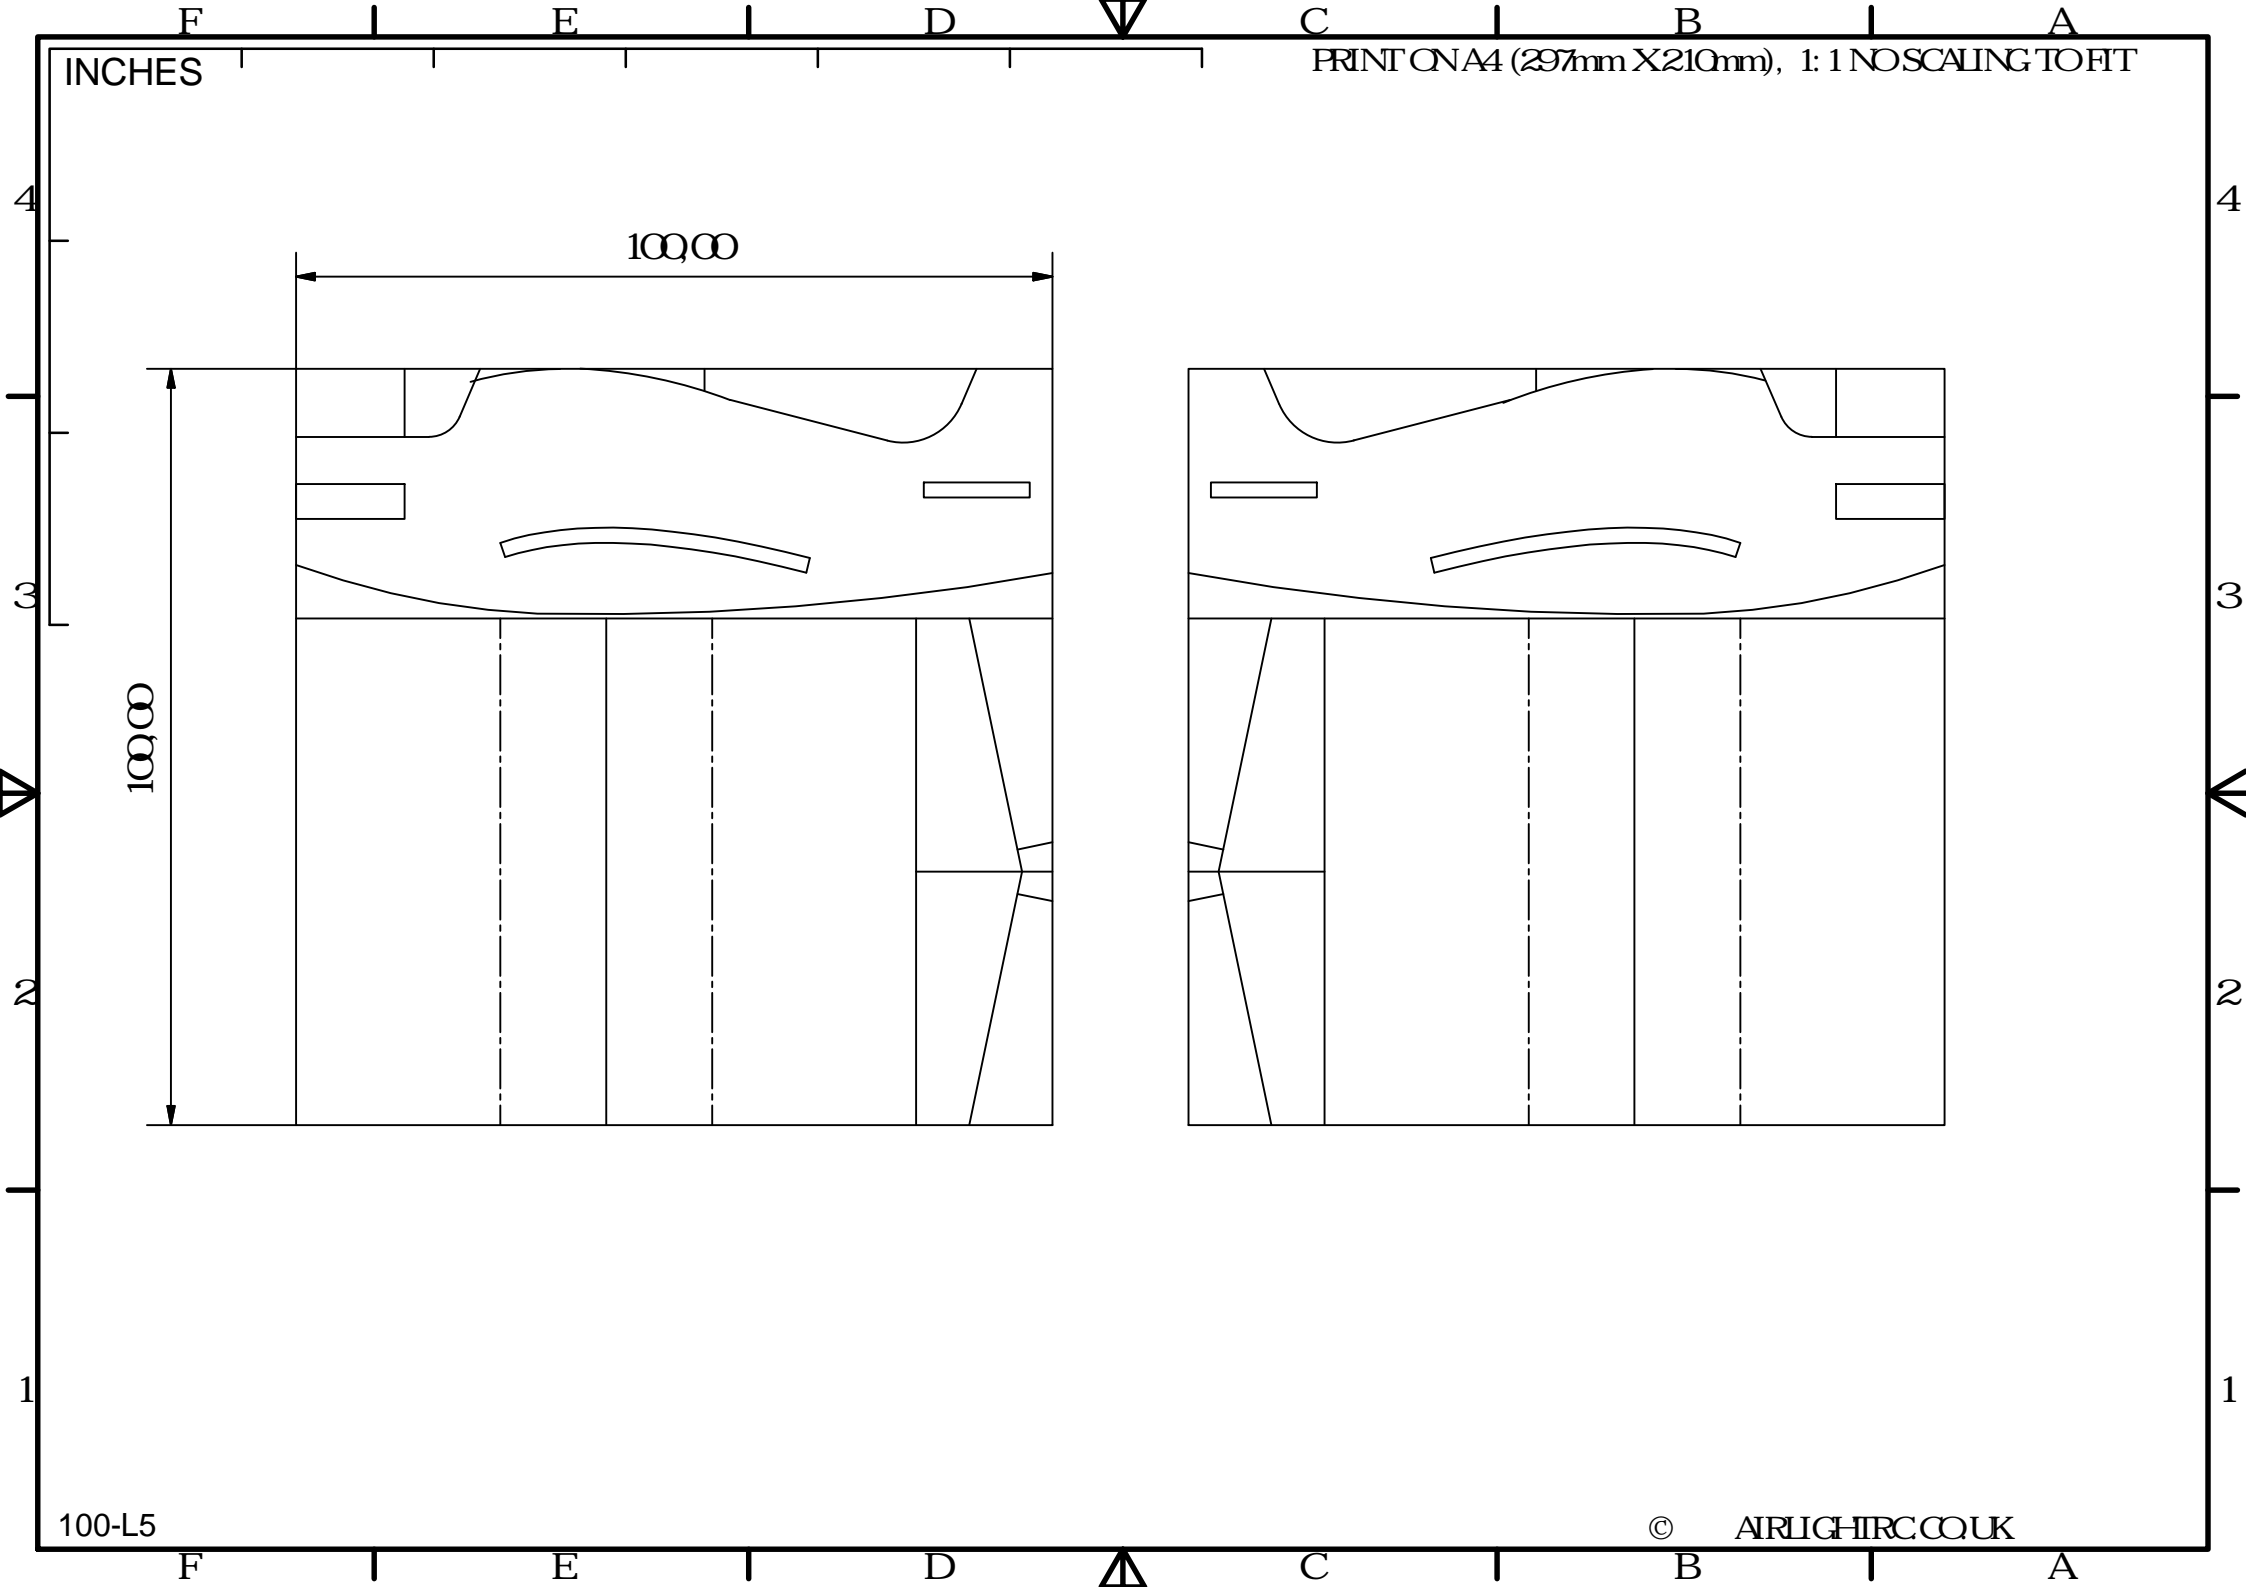

INCHES

PRINT ON A4 (297mm X 210mm), 1:1 NOSCALING TO FIT

100-L5

© AIRLIGHTIRCCO.UK