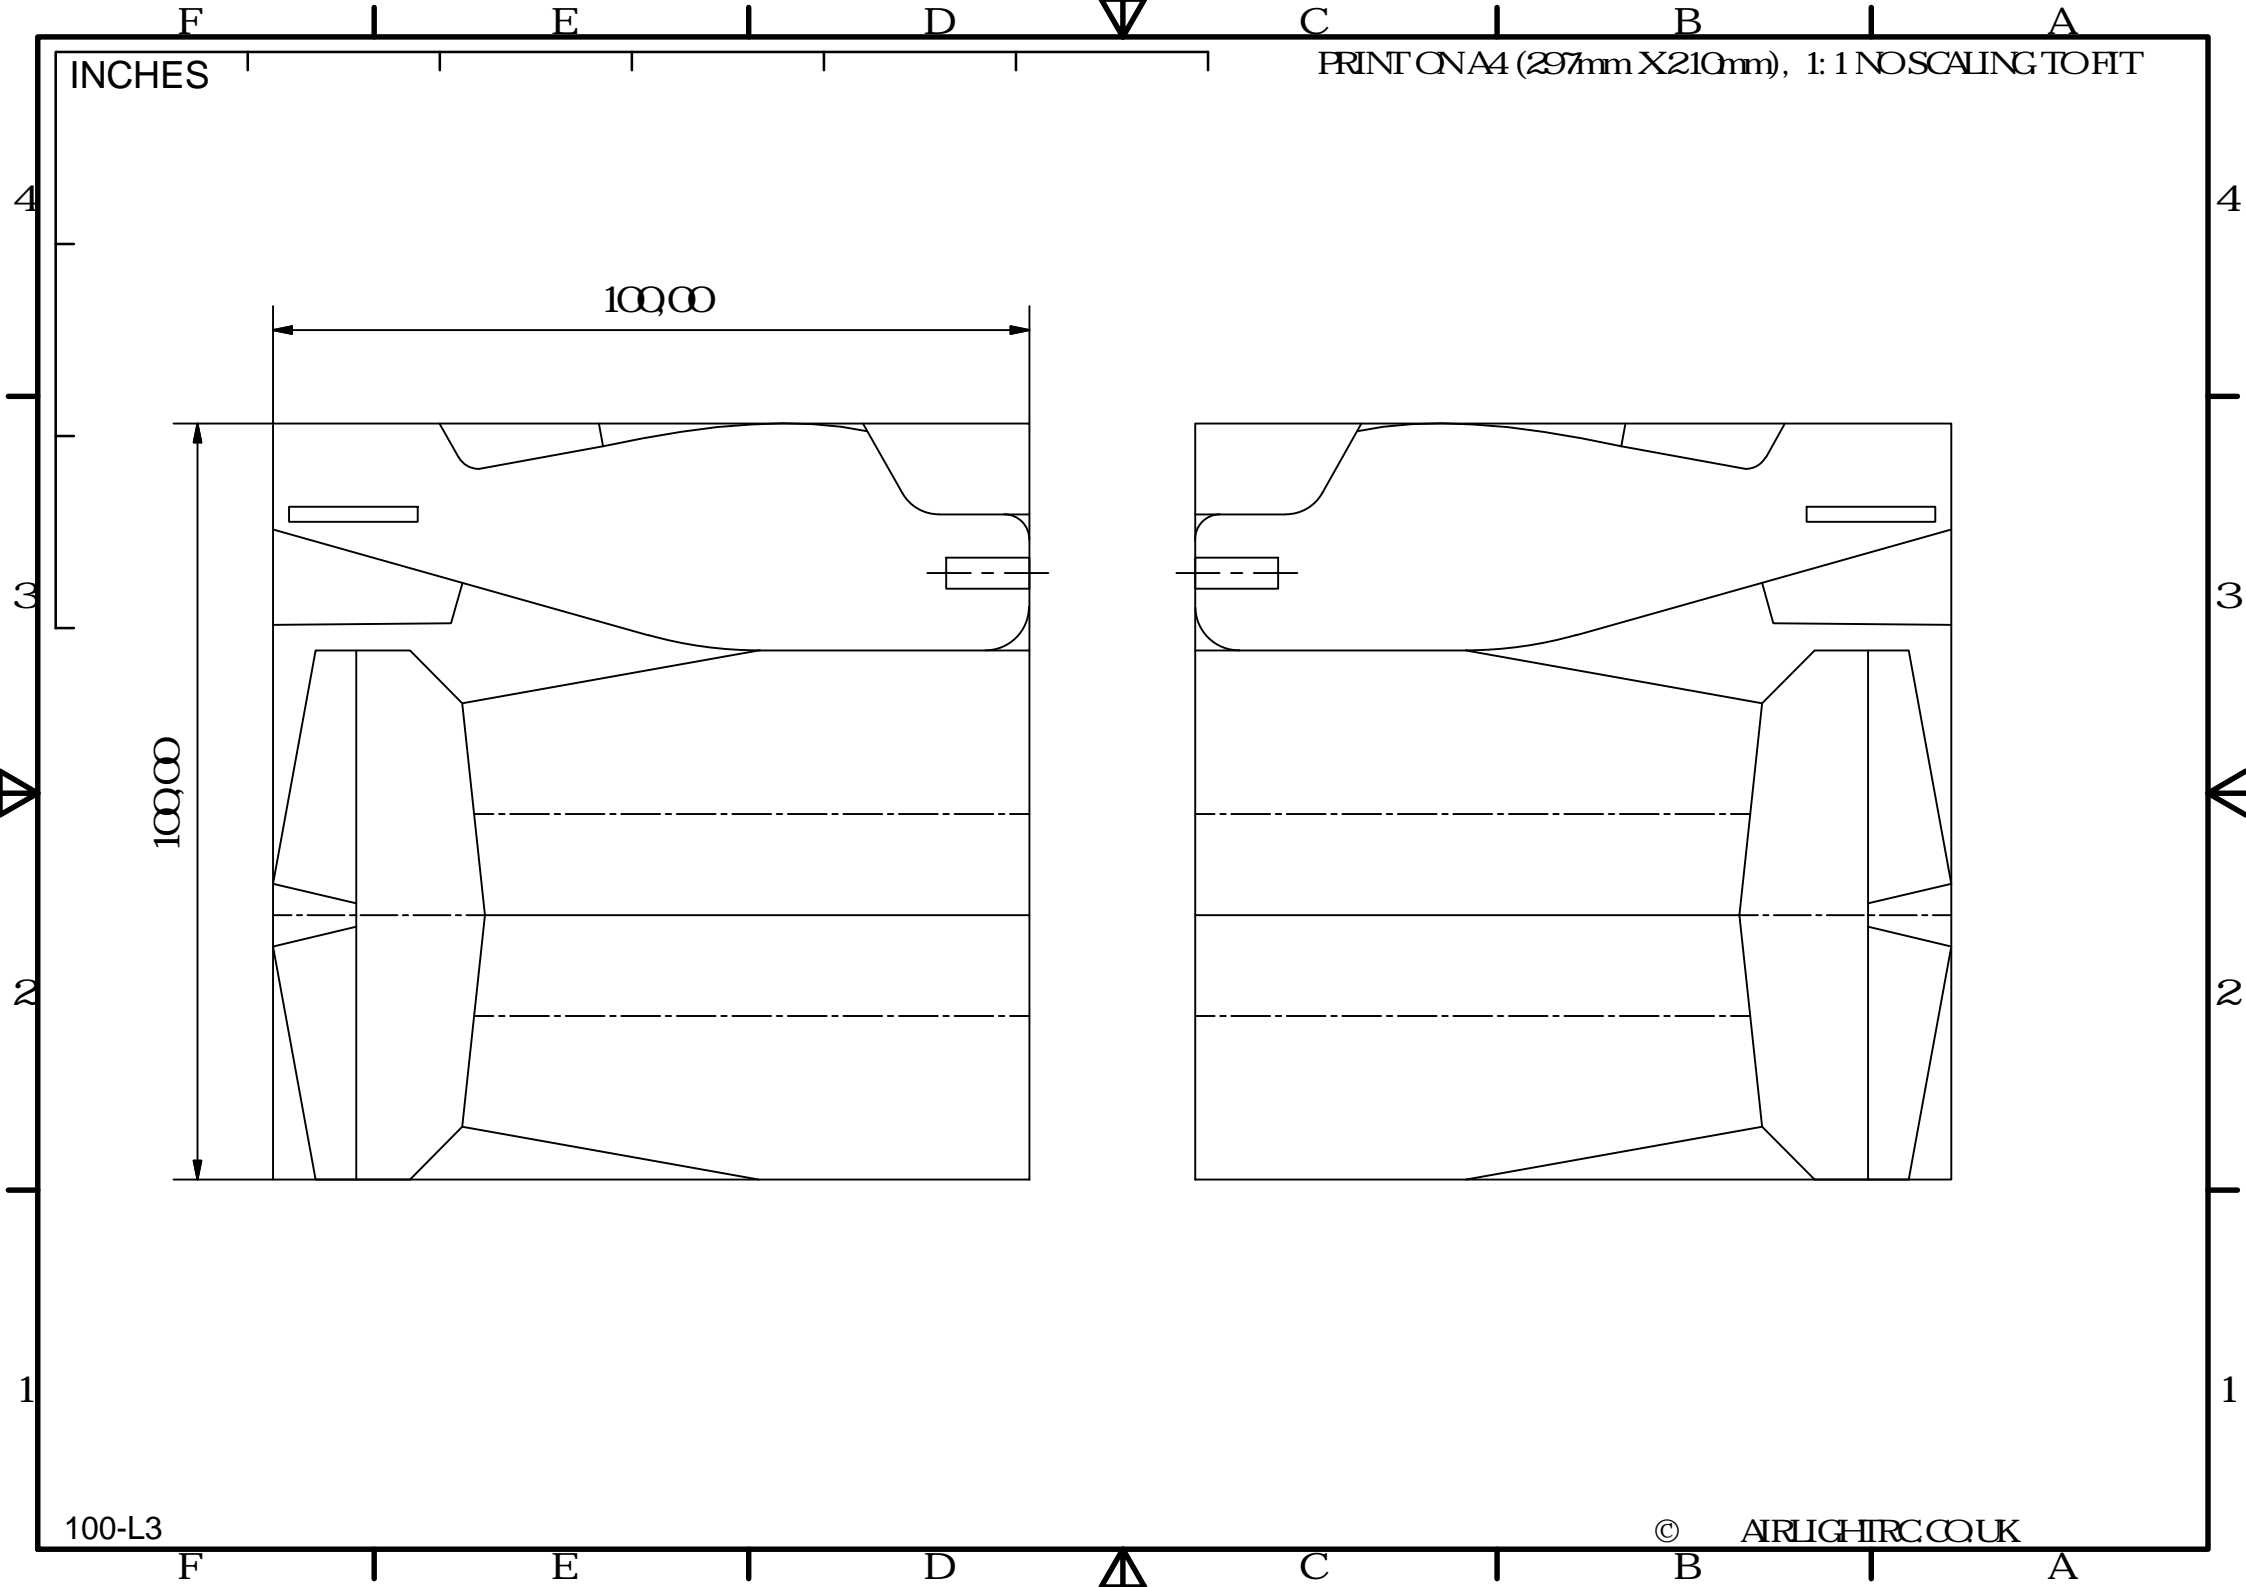

INCHES

PRINT ON A4 (297mm X 210mm), 1:1 NOSCALING TO FIT

100-L3

© AIRLIGHTIRCOUK