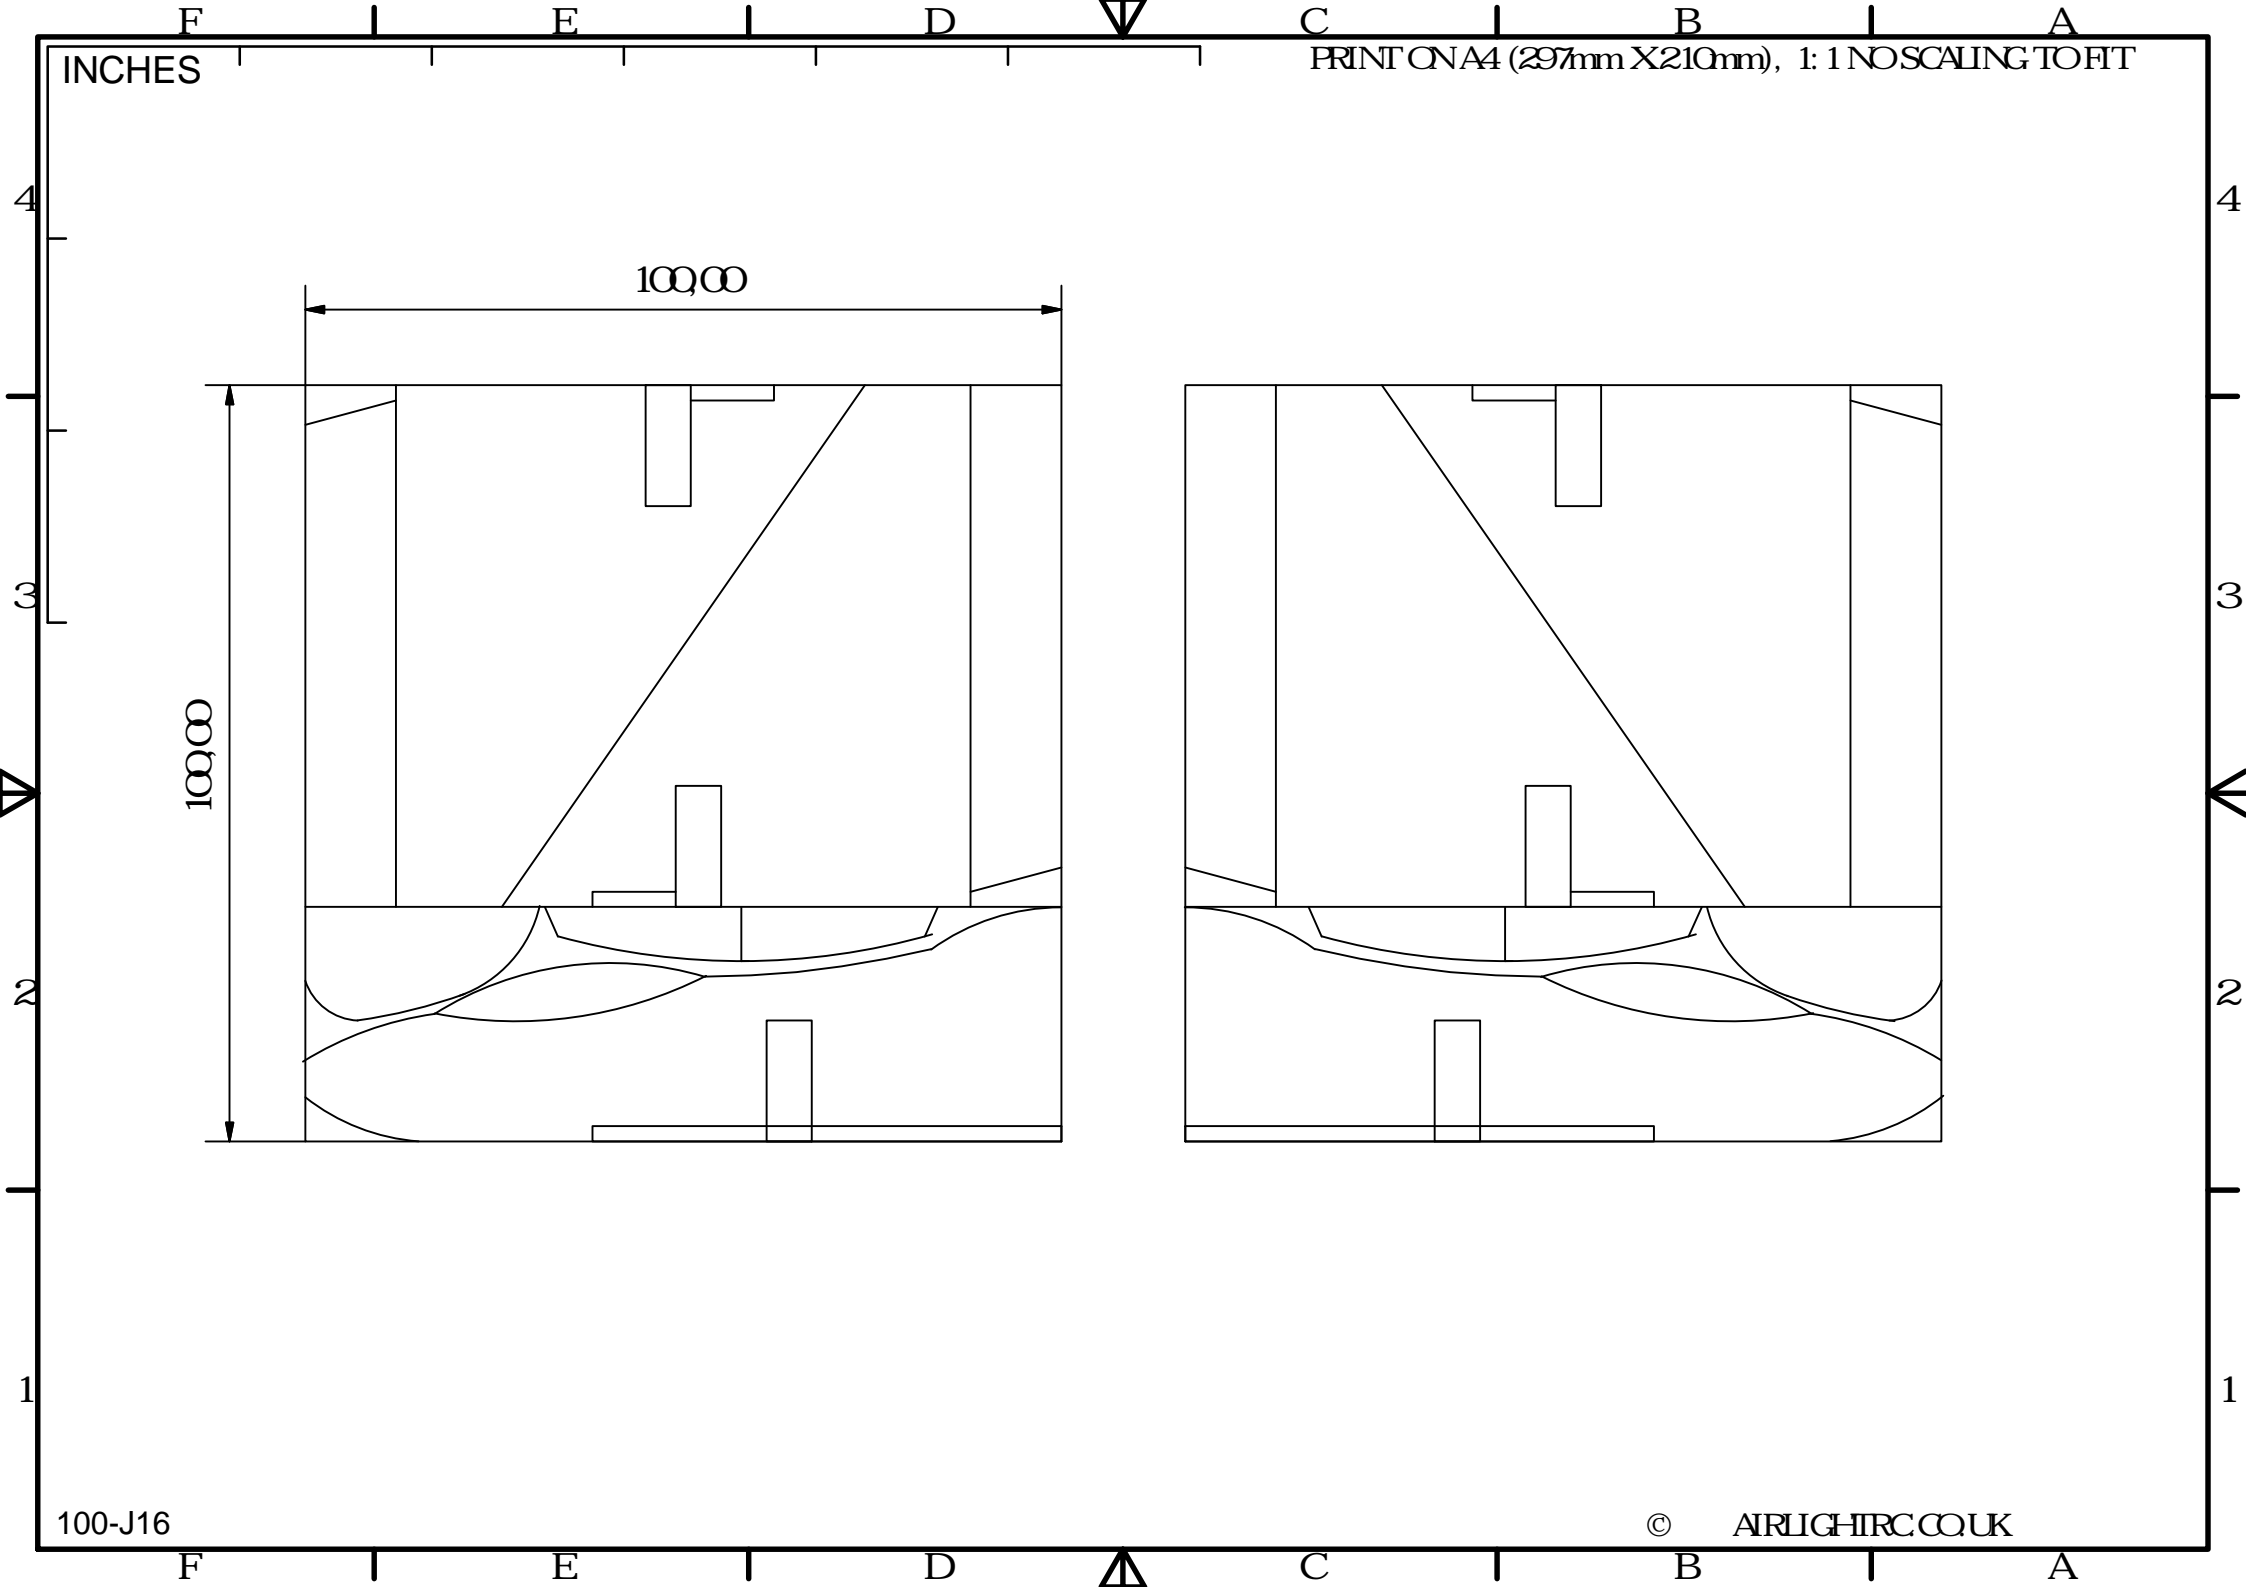

INCHES

PRINT ON A4 (297mm X 210mm), 1:1 NOSCALING TO FIT

100-J16

© AIRLIGHTRCCOUK