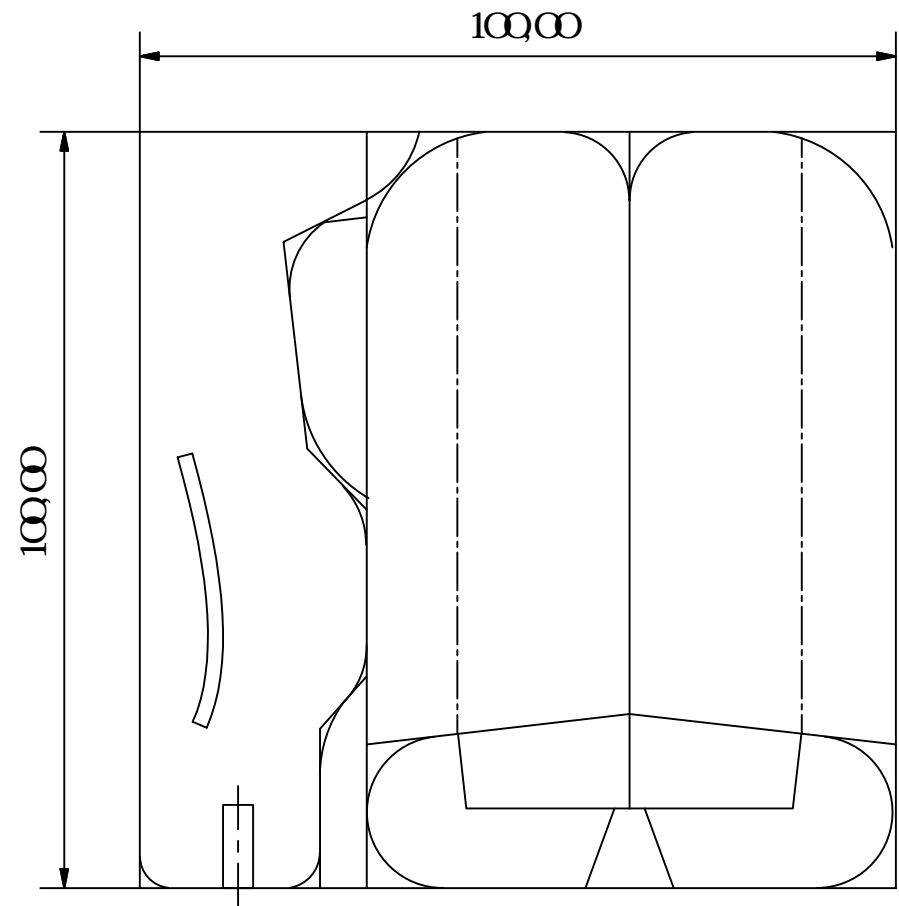

INCHES

PRINT ON A4 (297mm X 210mm), 1:1 NOSCALING TO FIT

100-F6

© AIRLIGHTRCCOUK