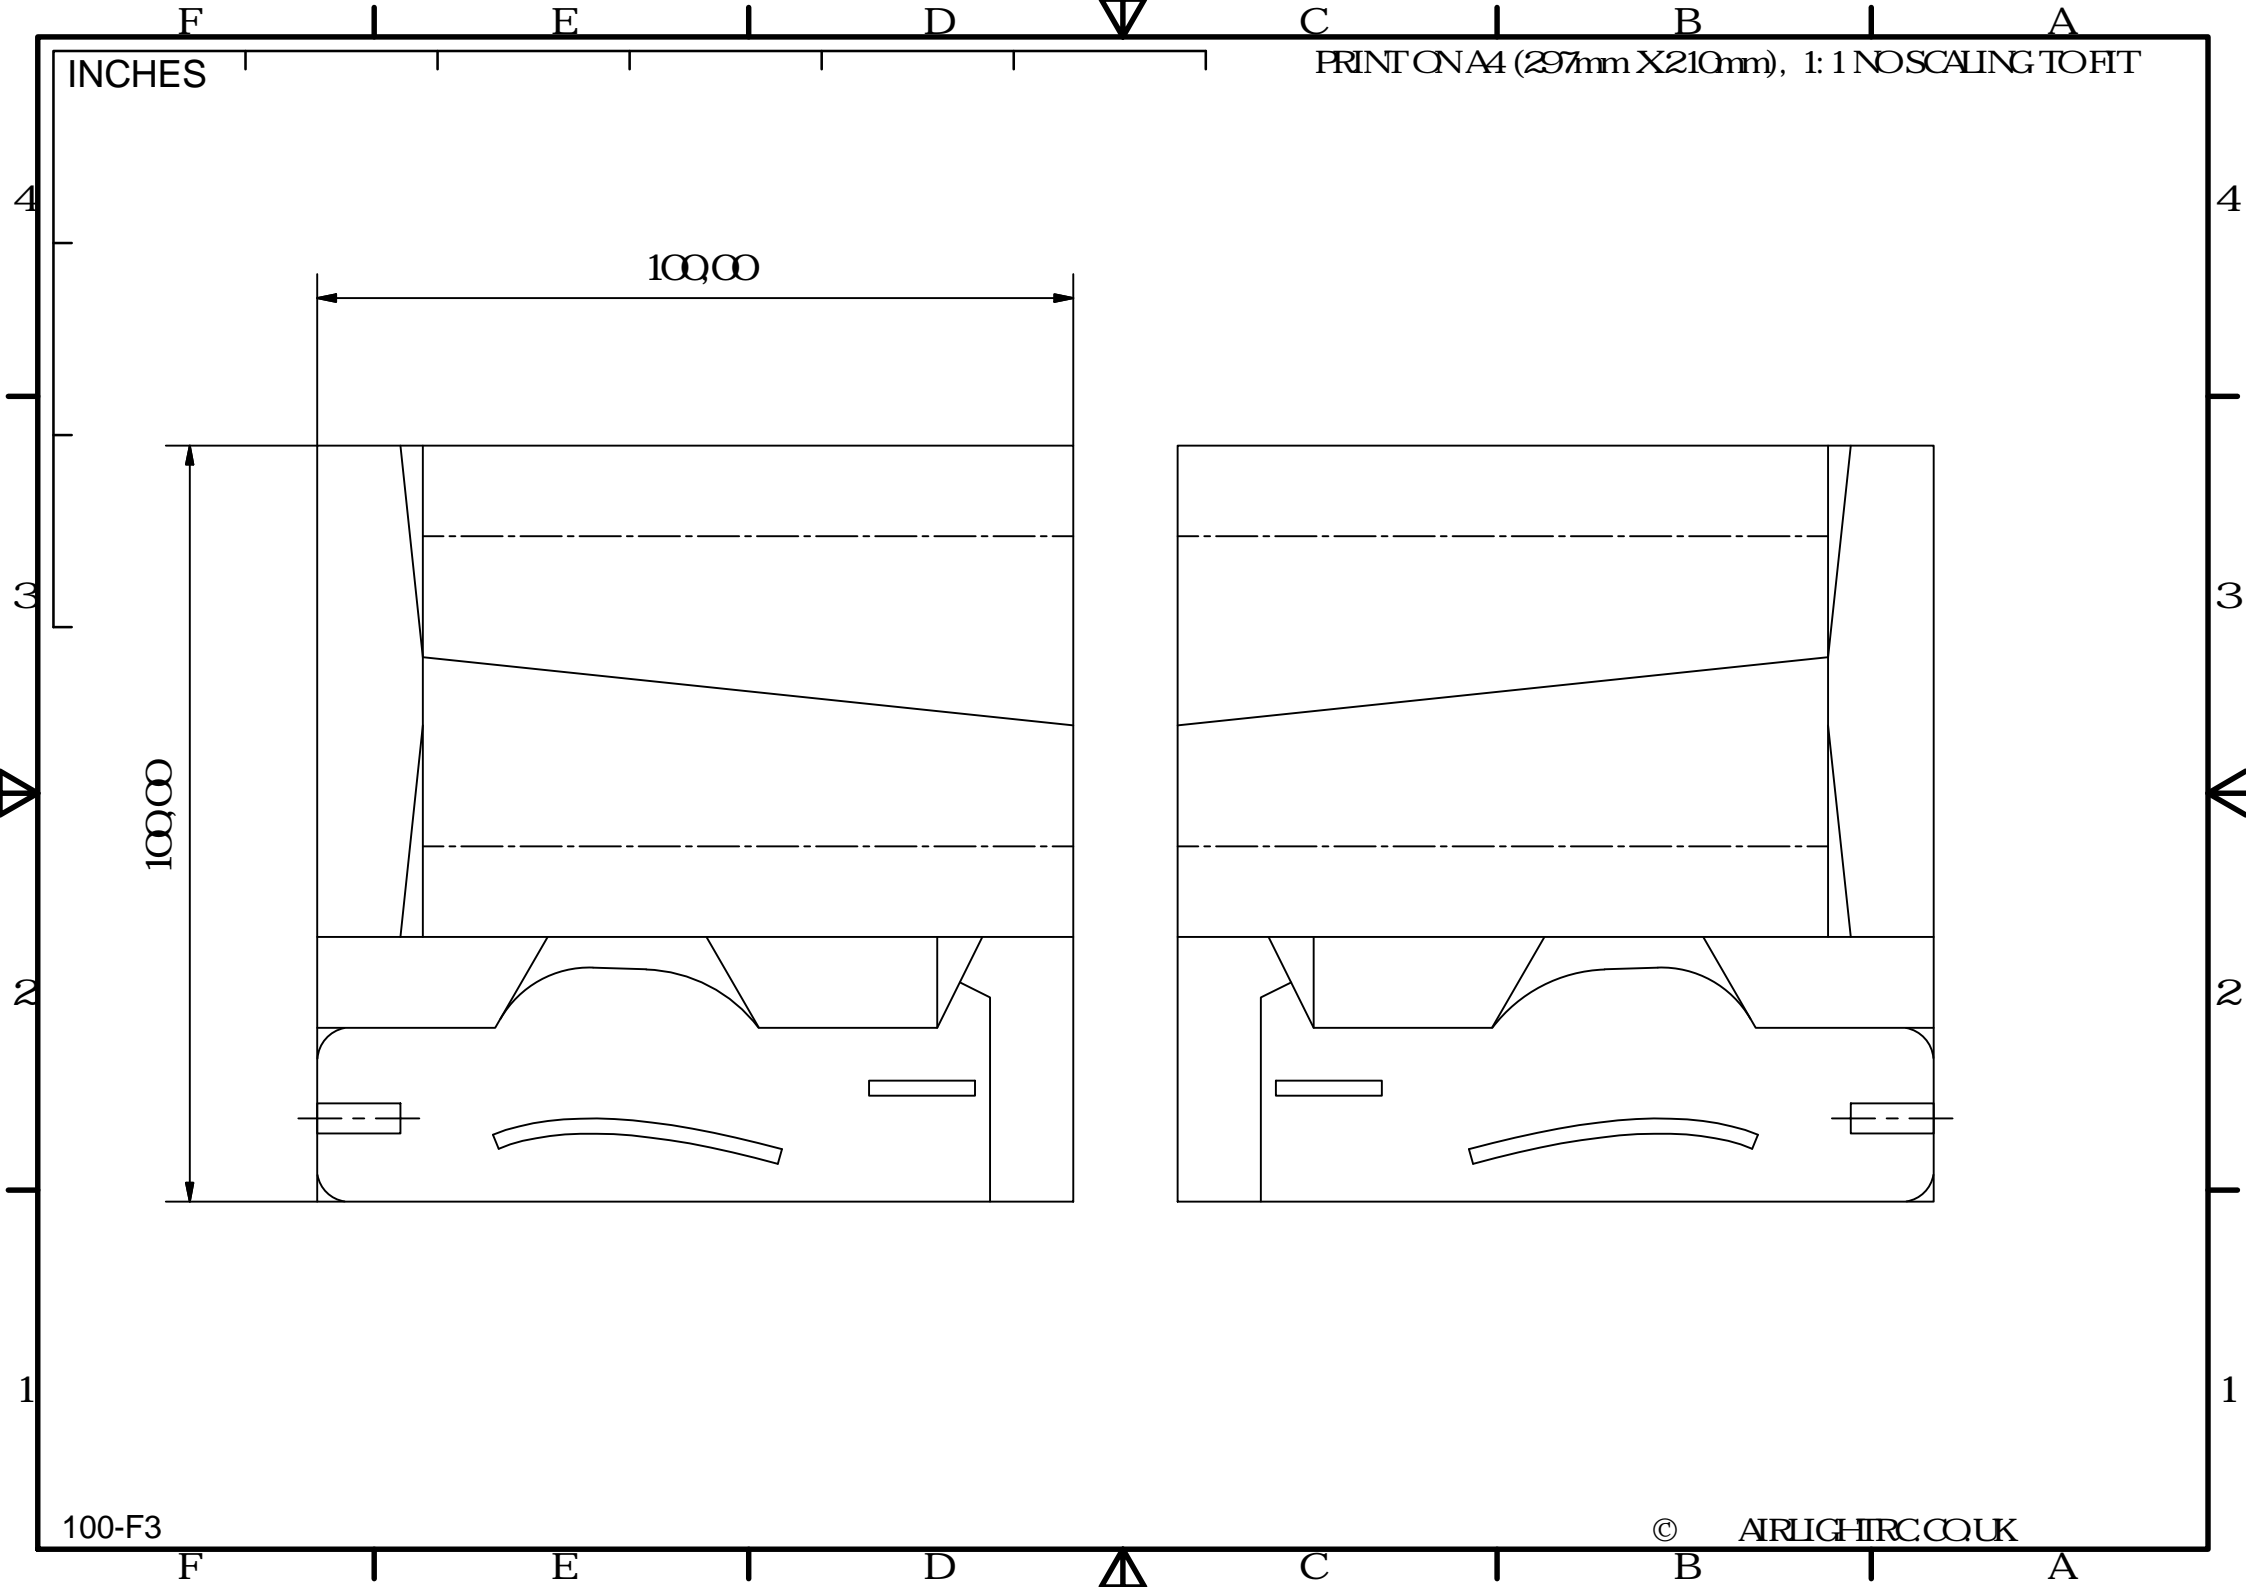

INCHES

PRINT ON A4 (297mm X 210mm), 1:1 NOSCALING TO FIT

100-F3

© AIRLIGHTRCOUK