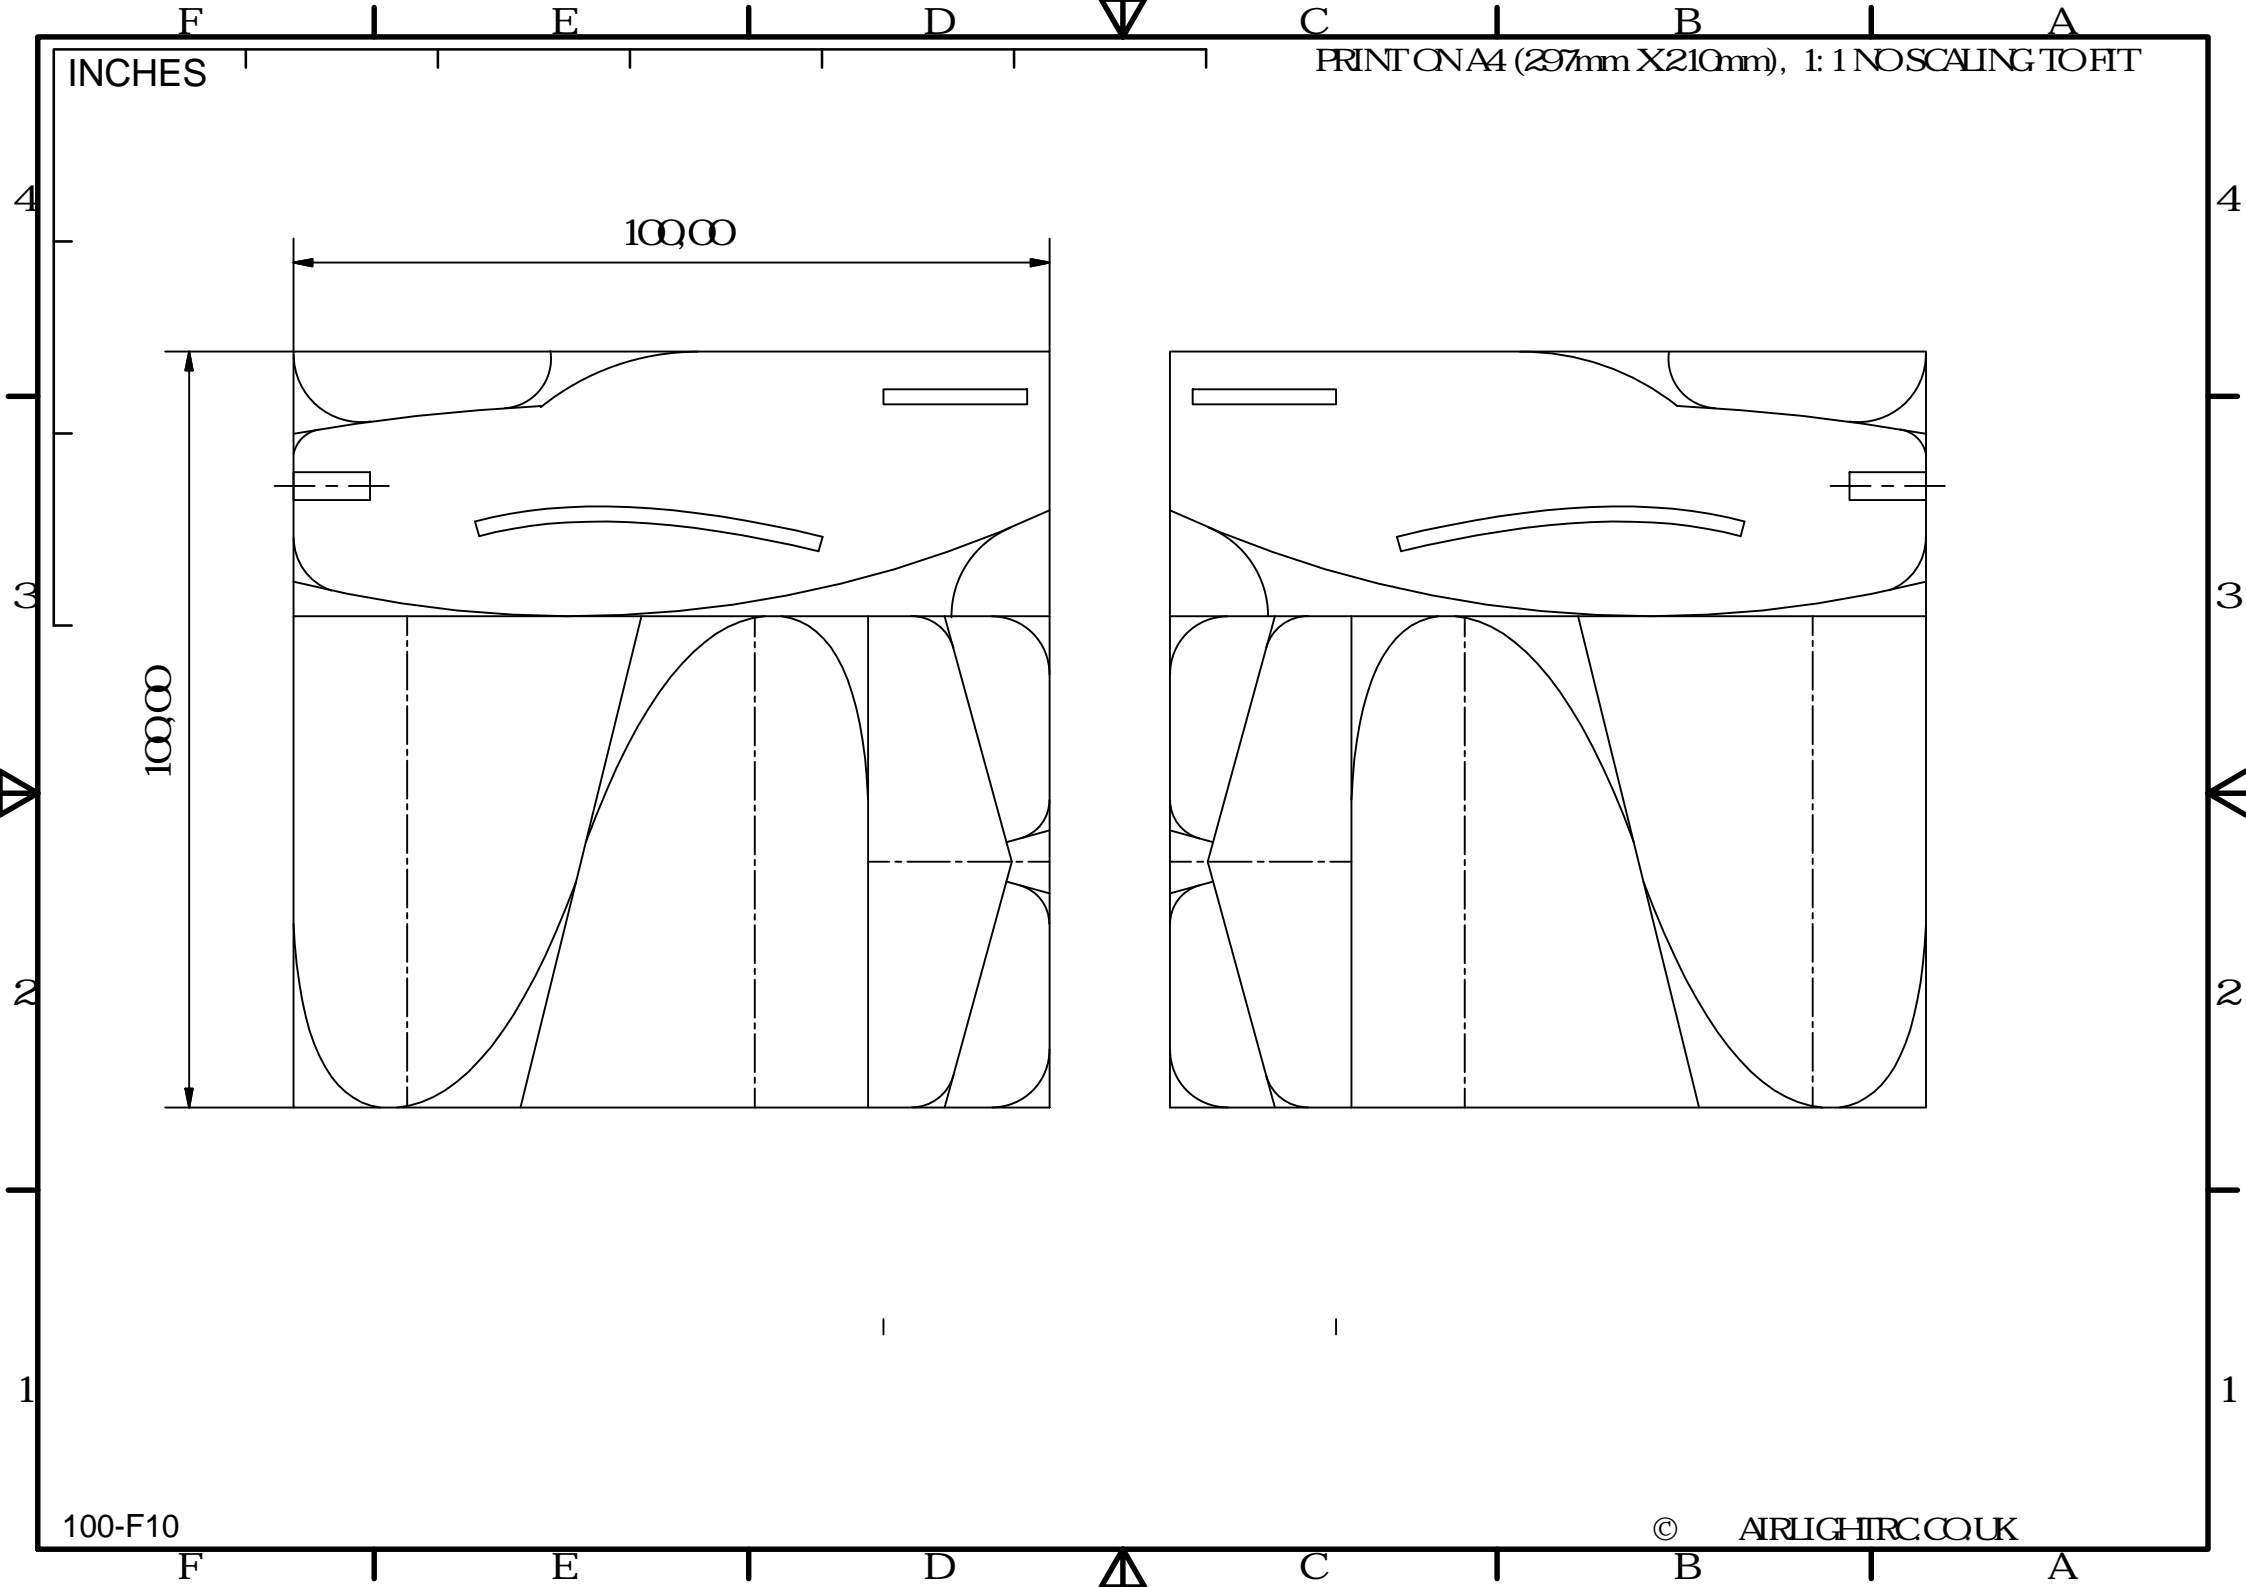

INCHES

PRINT ON A4 (297mm X 210mm), 1:1 NOSCALING TO FIT

100-F10

© AIRLIGHTIRCCOUK