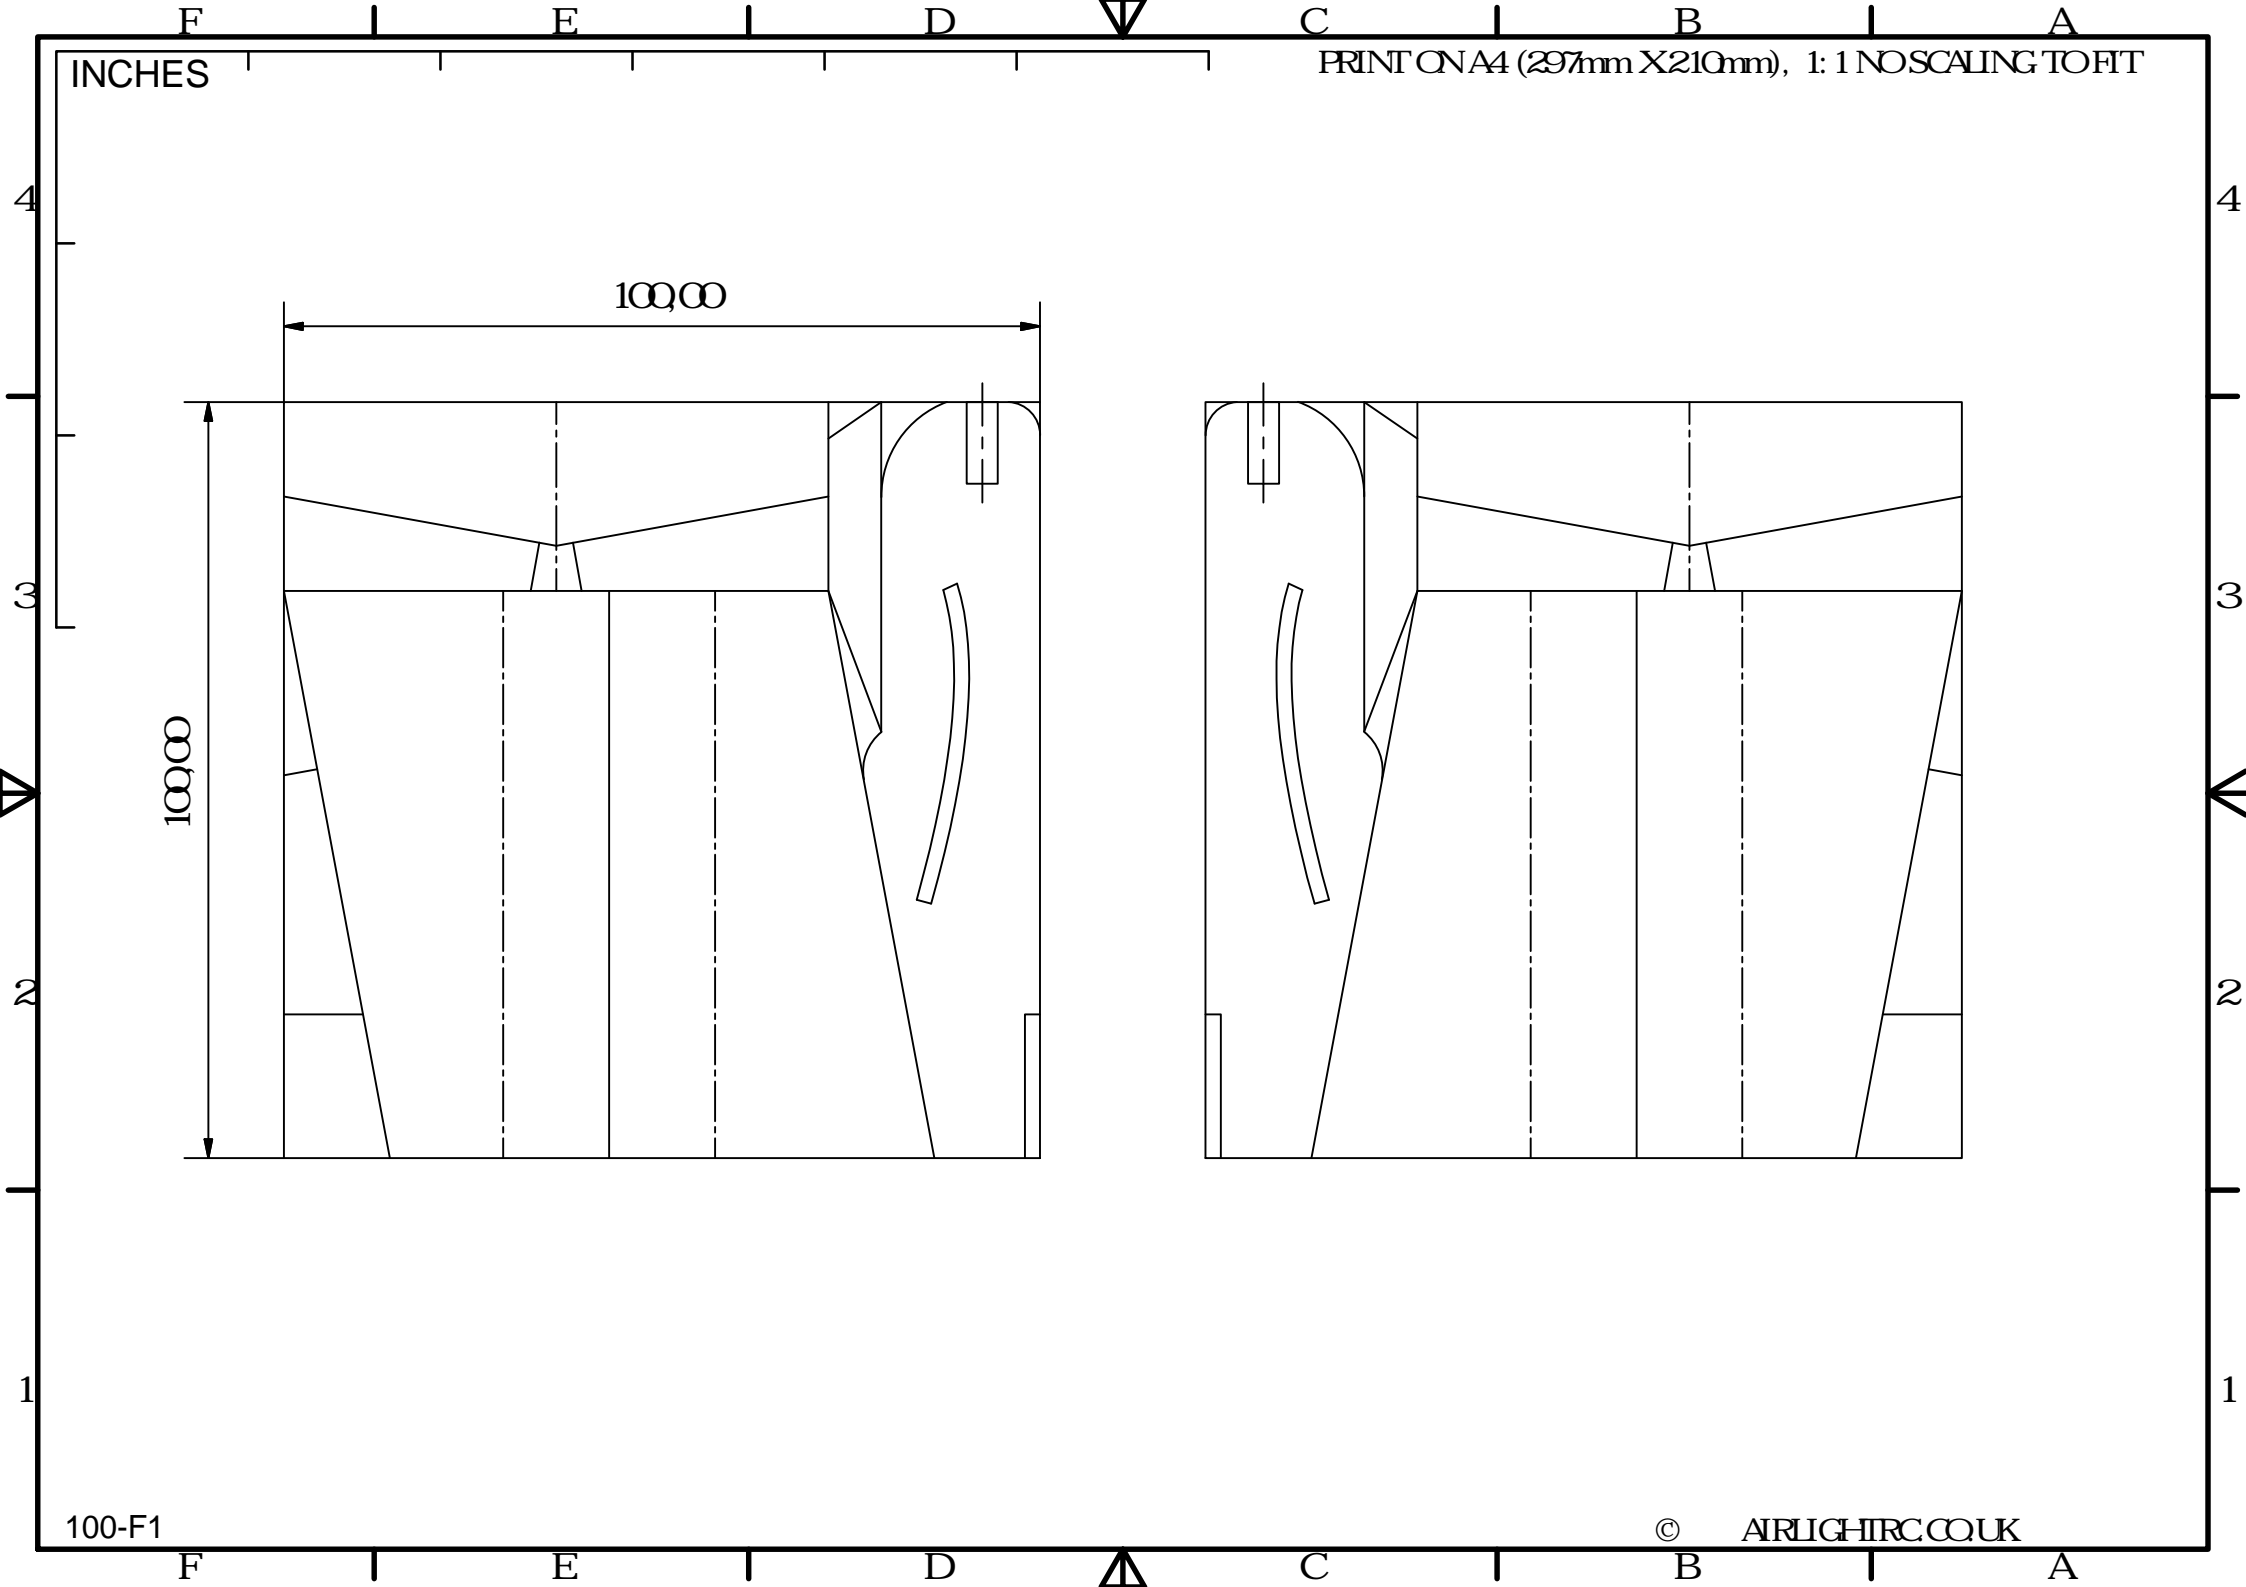

INCHES

PRINT ON A4 (297mm X 210mm), 1:1 NOSCALING TO FIT

100-F1

© AIRLIGHT COUK