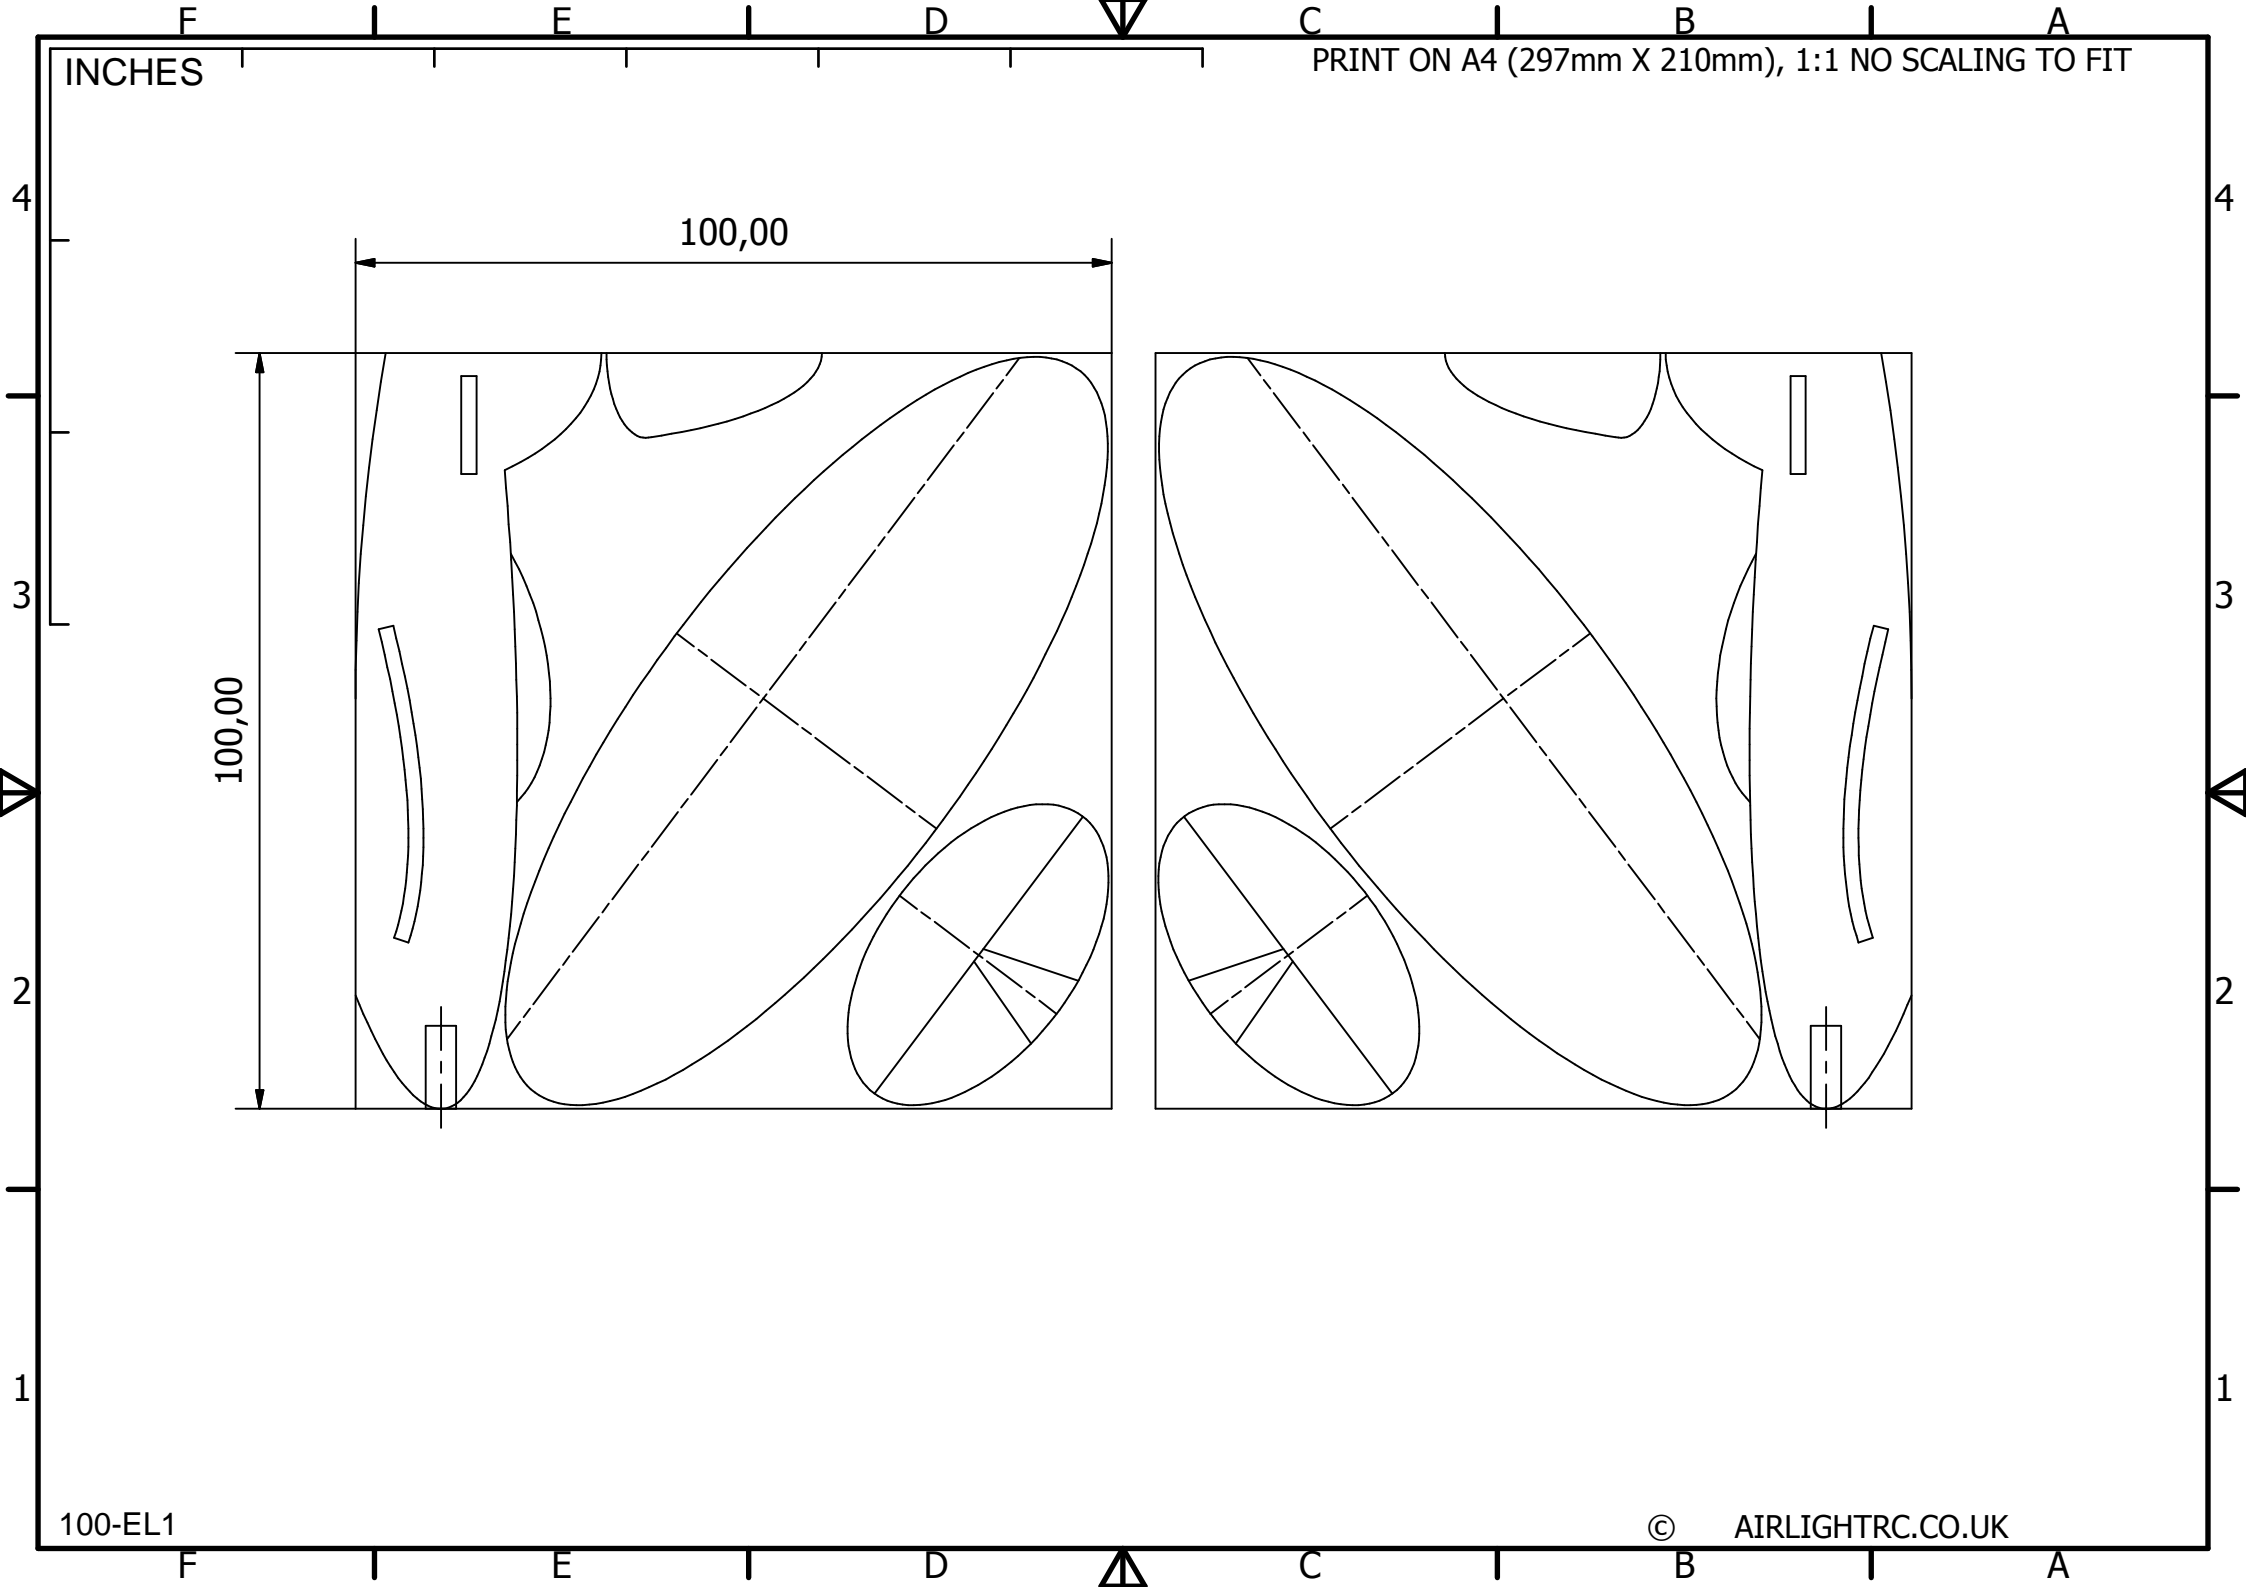

INCHES

PRINT ON A4 (297mm X 210mm), 1:1 NO SCALING TO FIT

100,00

100,00

100-EL1

© AIRLIGHTRC.CO.UK