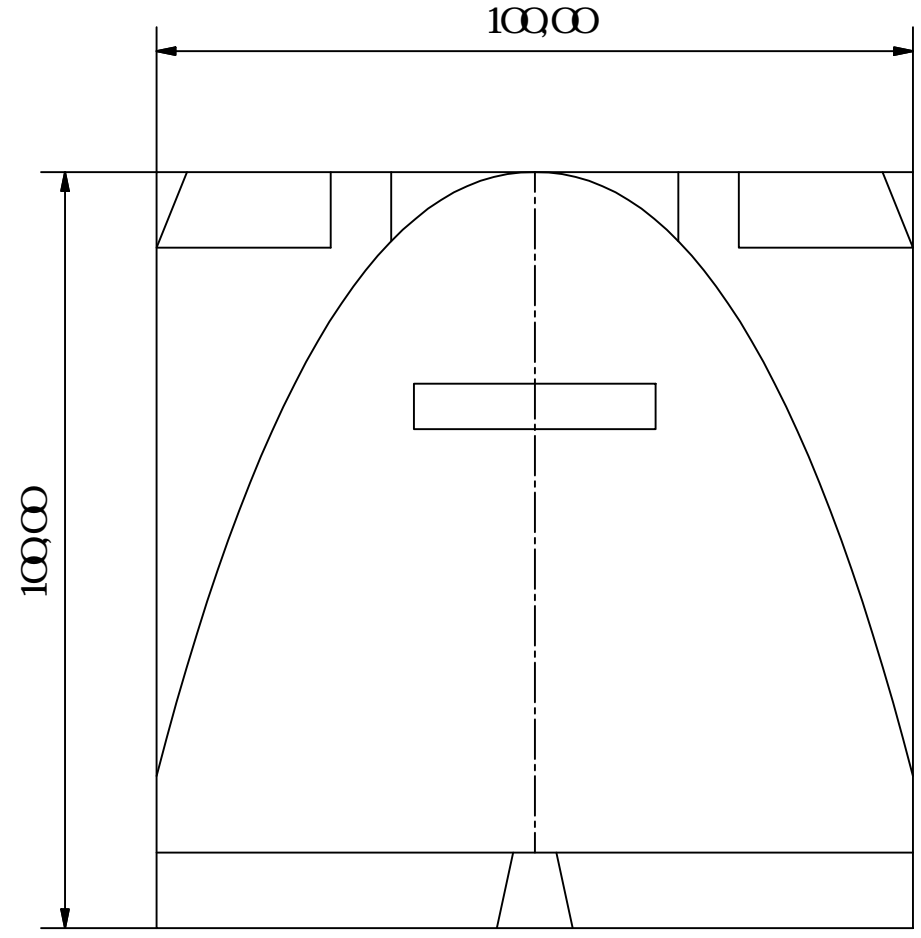

INCHES

PRINT ON A4 (297mm X 210mm), 1:1 NOSCALING TO FIT

100-D6

© AIRLIGHTROCK