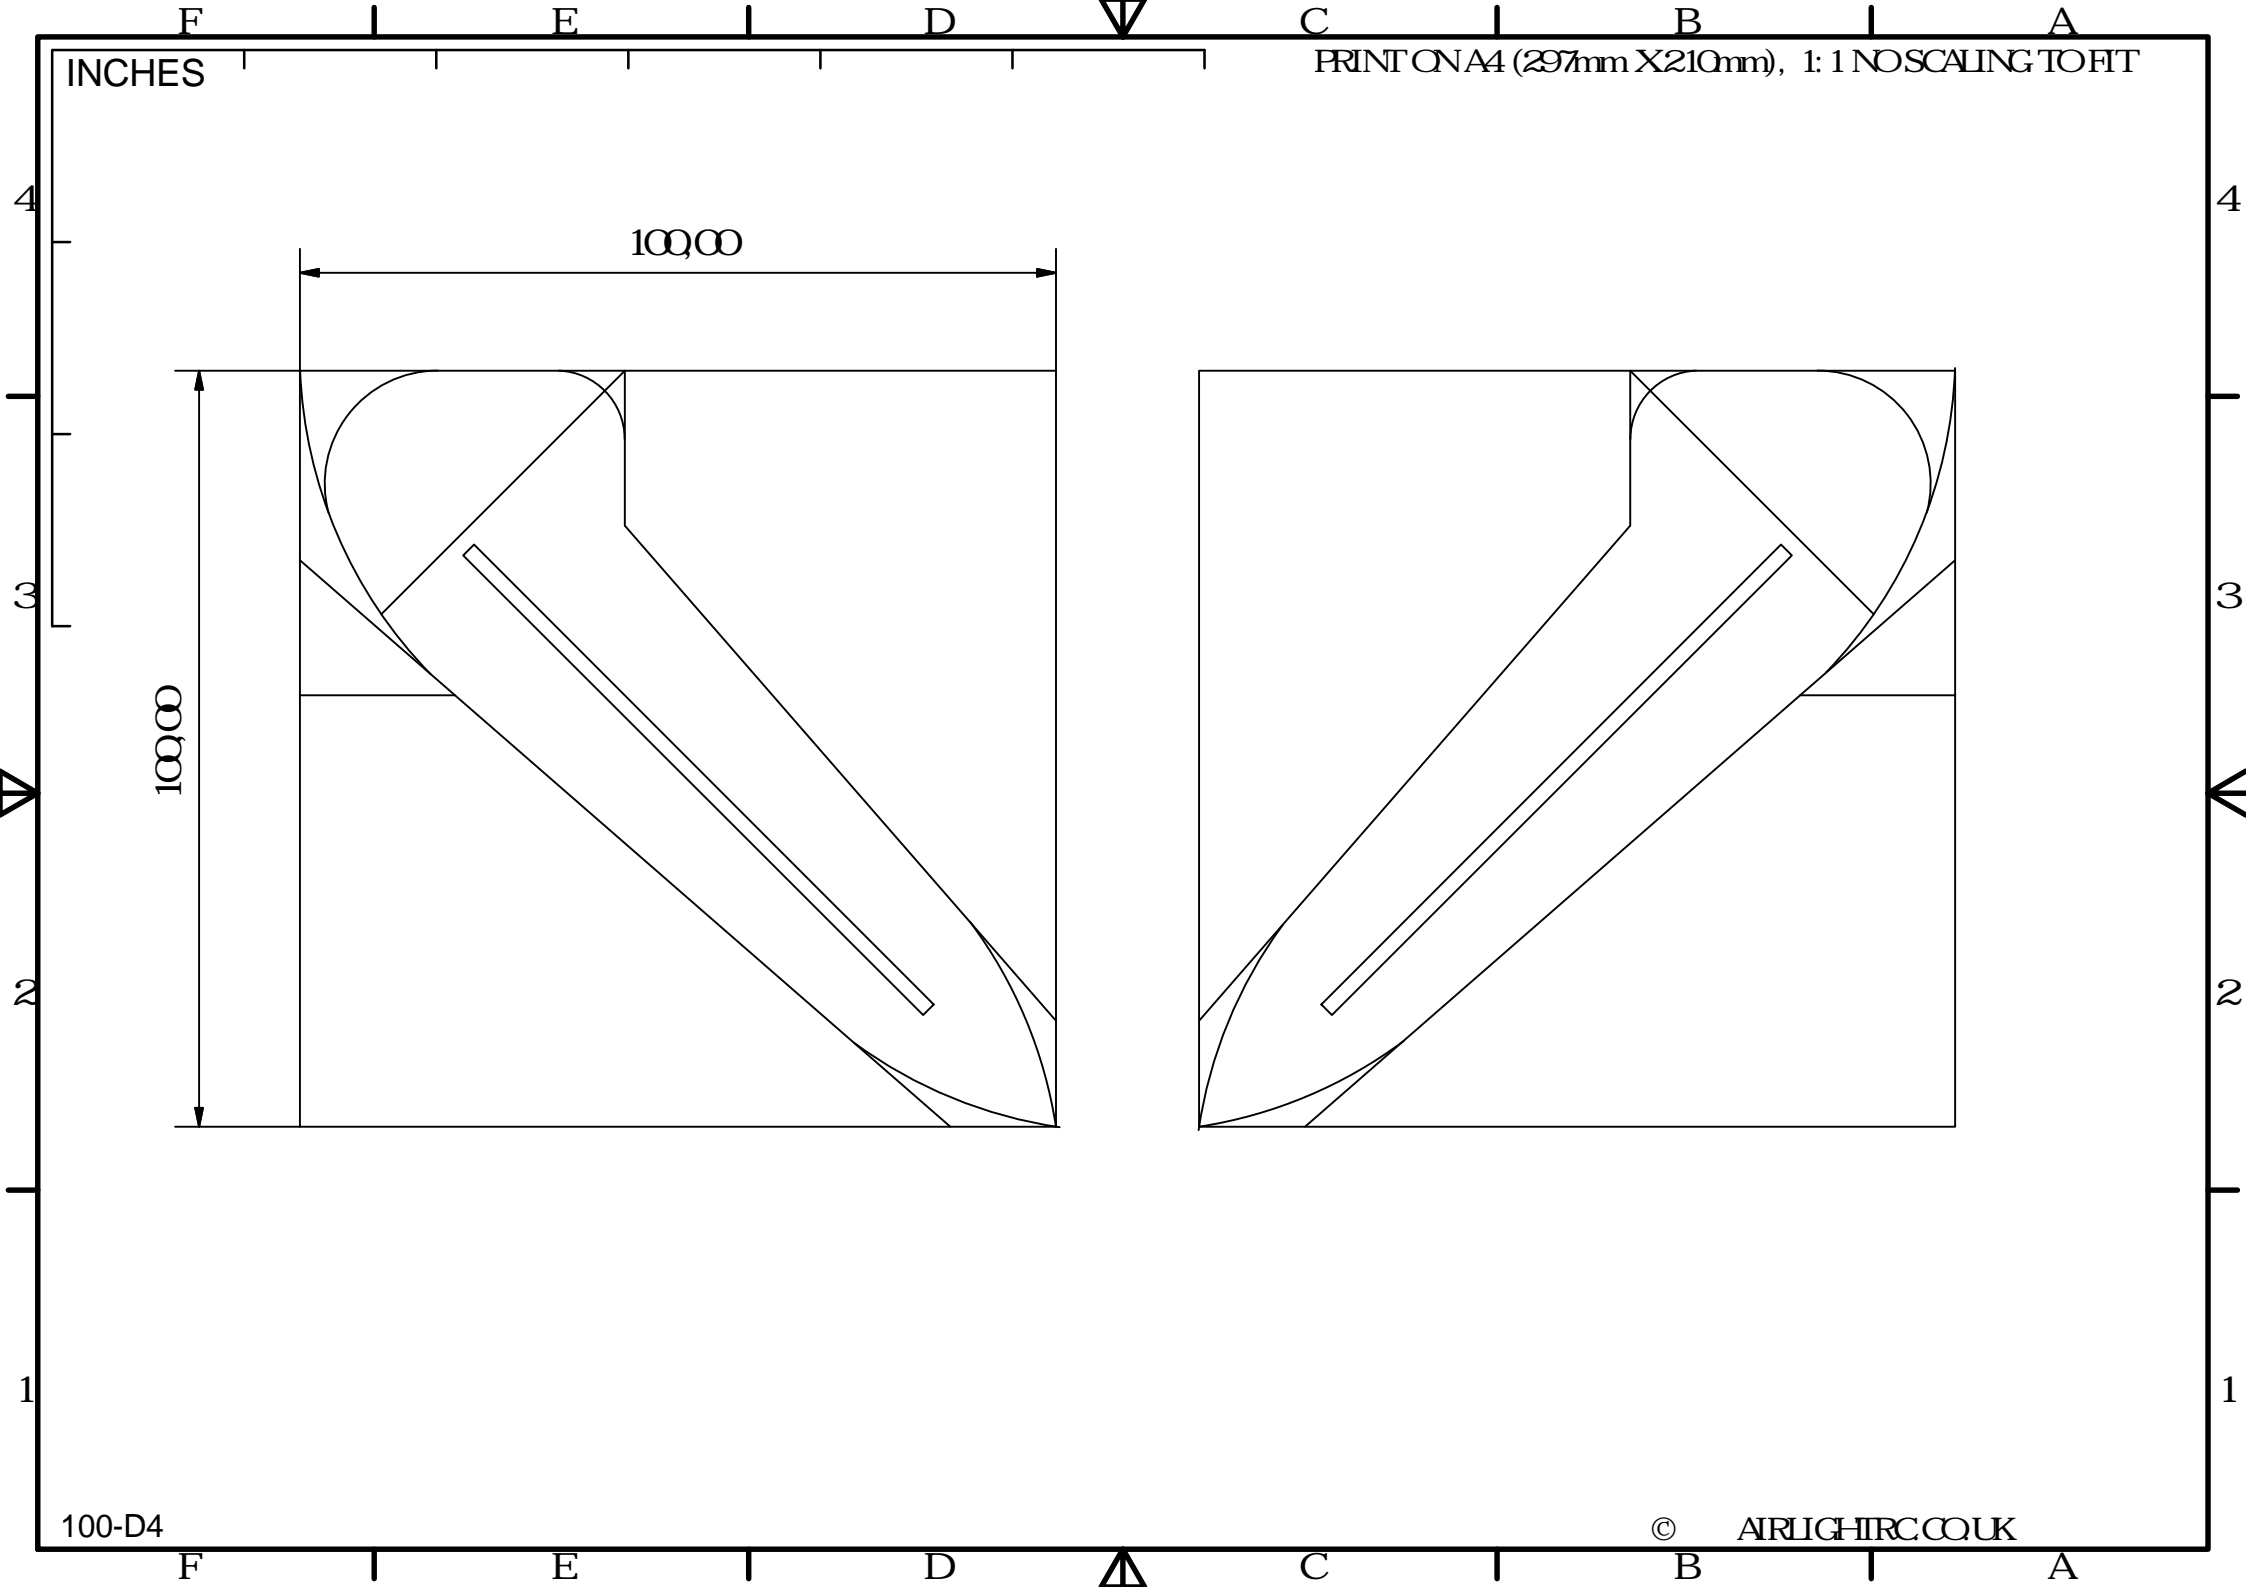

INCHES

PRINT ON A4 (297mm X 210mm), 1:1 NOSCALING TO FIT

100-D4

© AIRLIGHT COUK