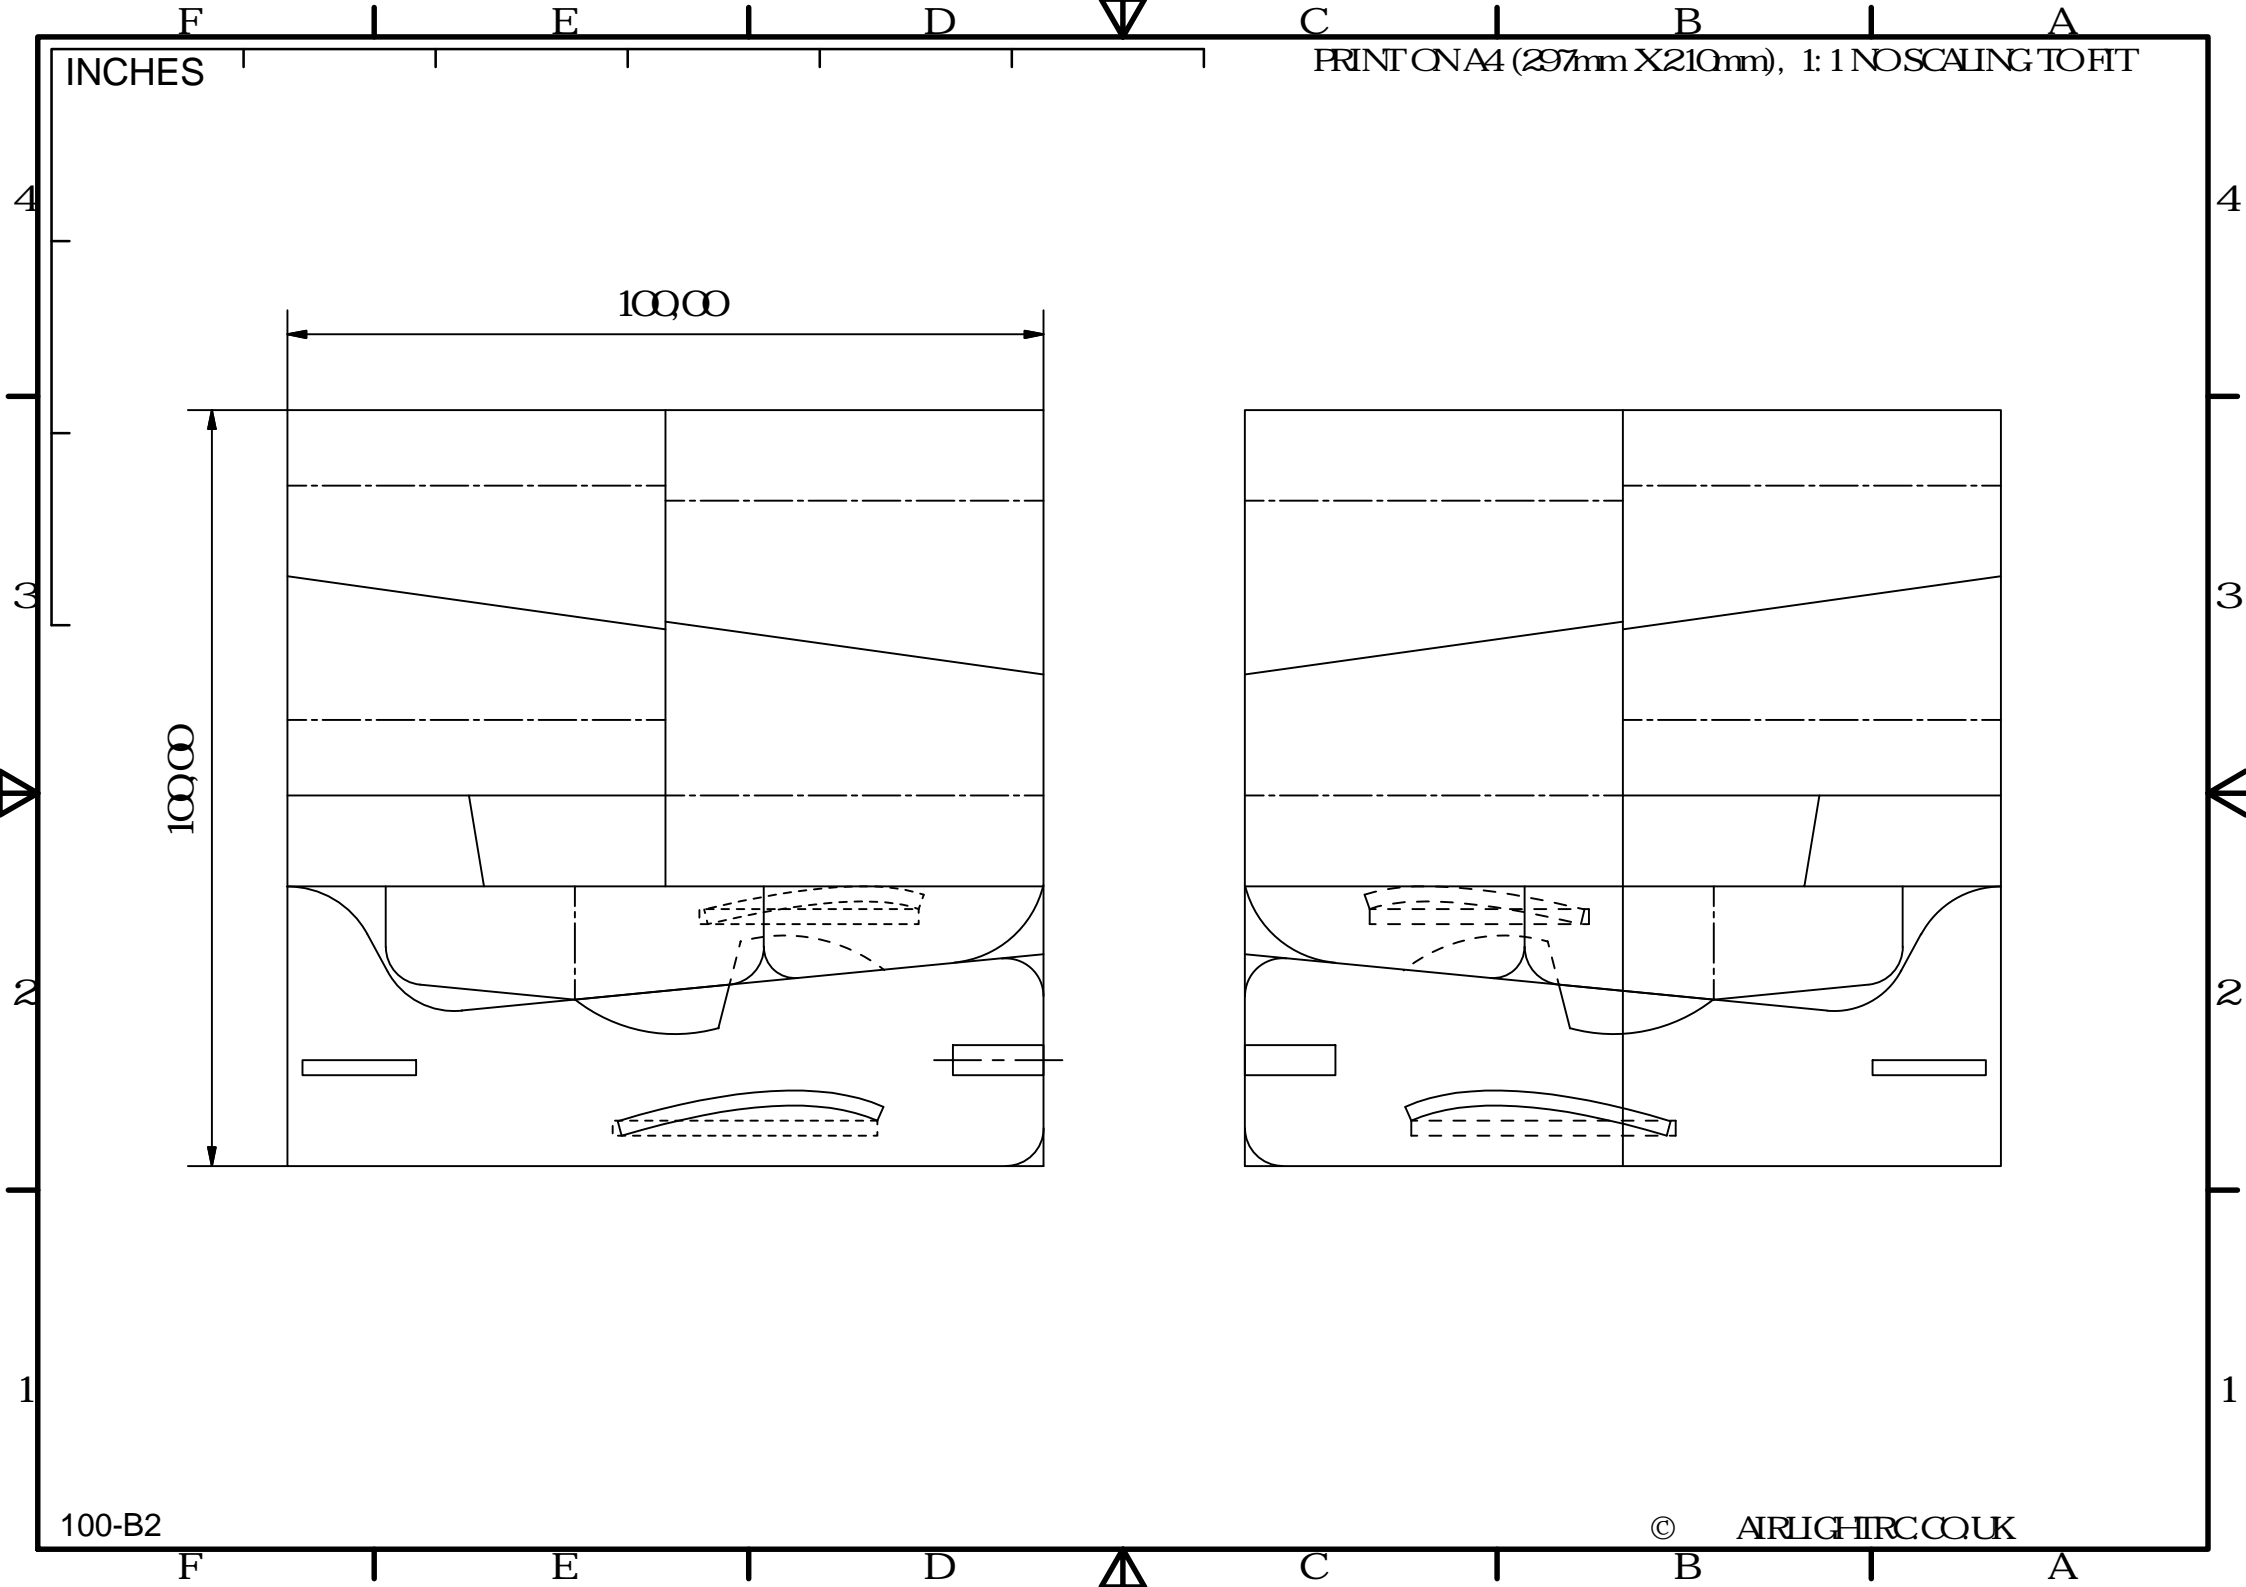

INCHES

PRINT ON A4 (297mm X 210mm), 1:1 NOSCALING TO FIT

100-B2

© AIRLIGHTRCOOLK