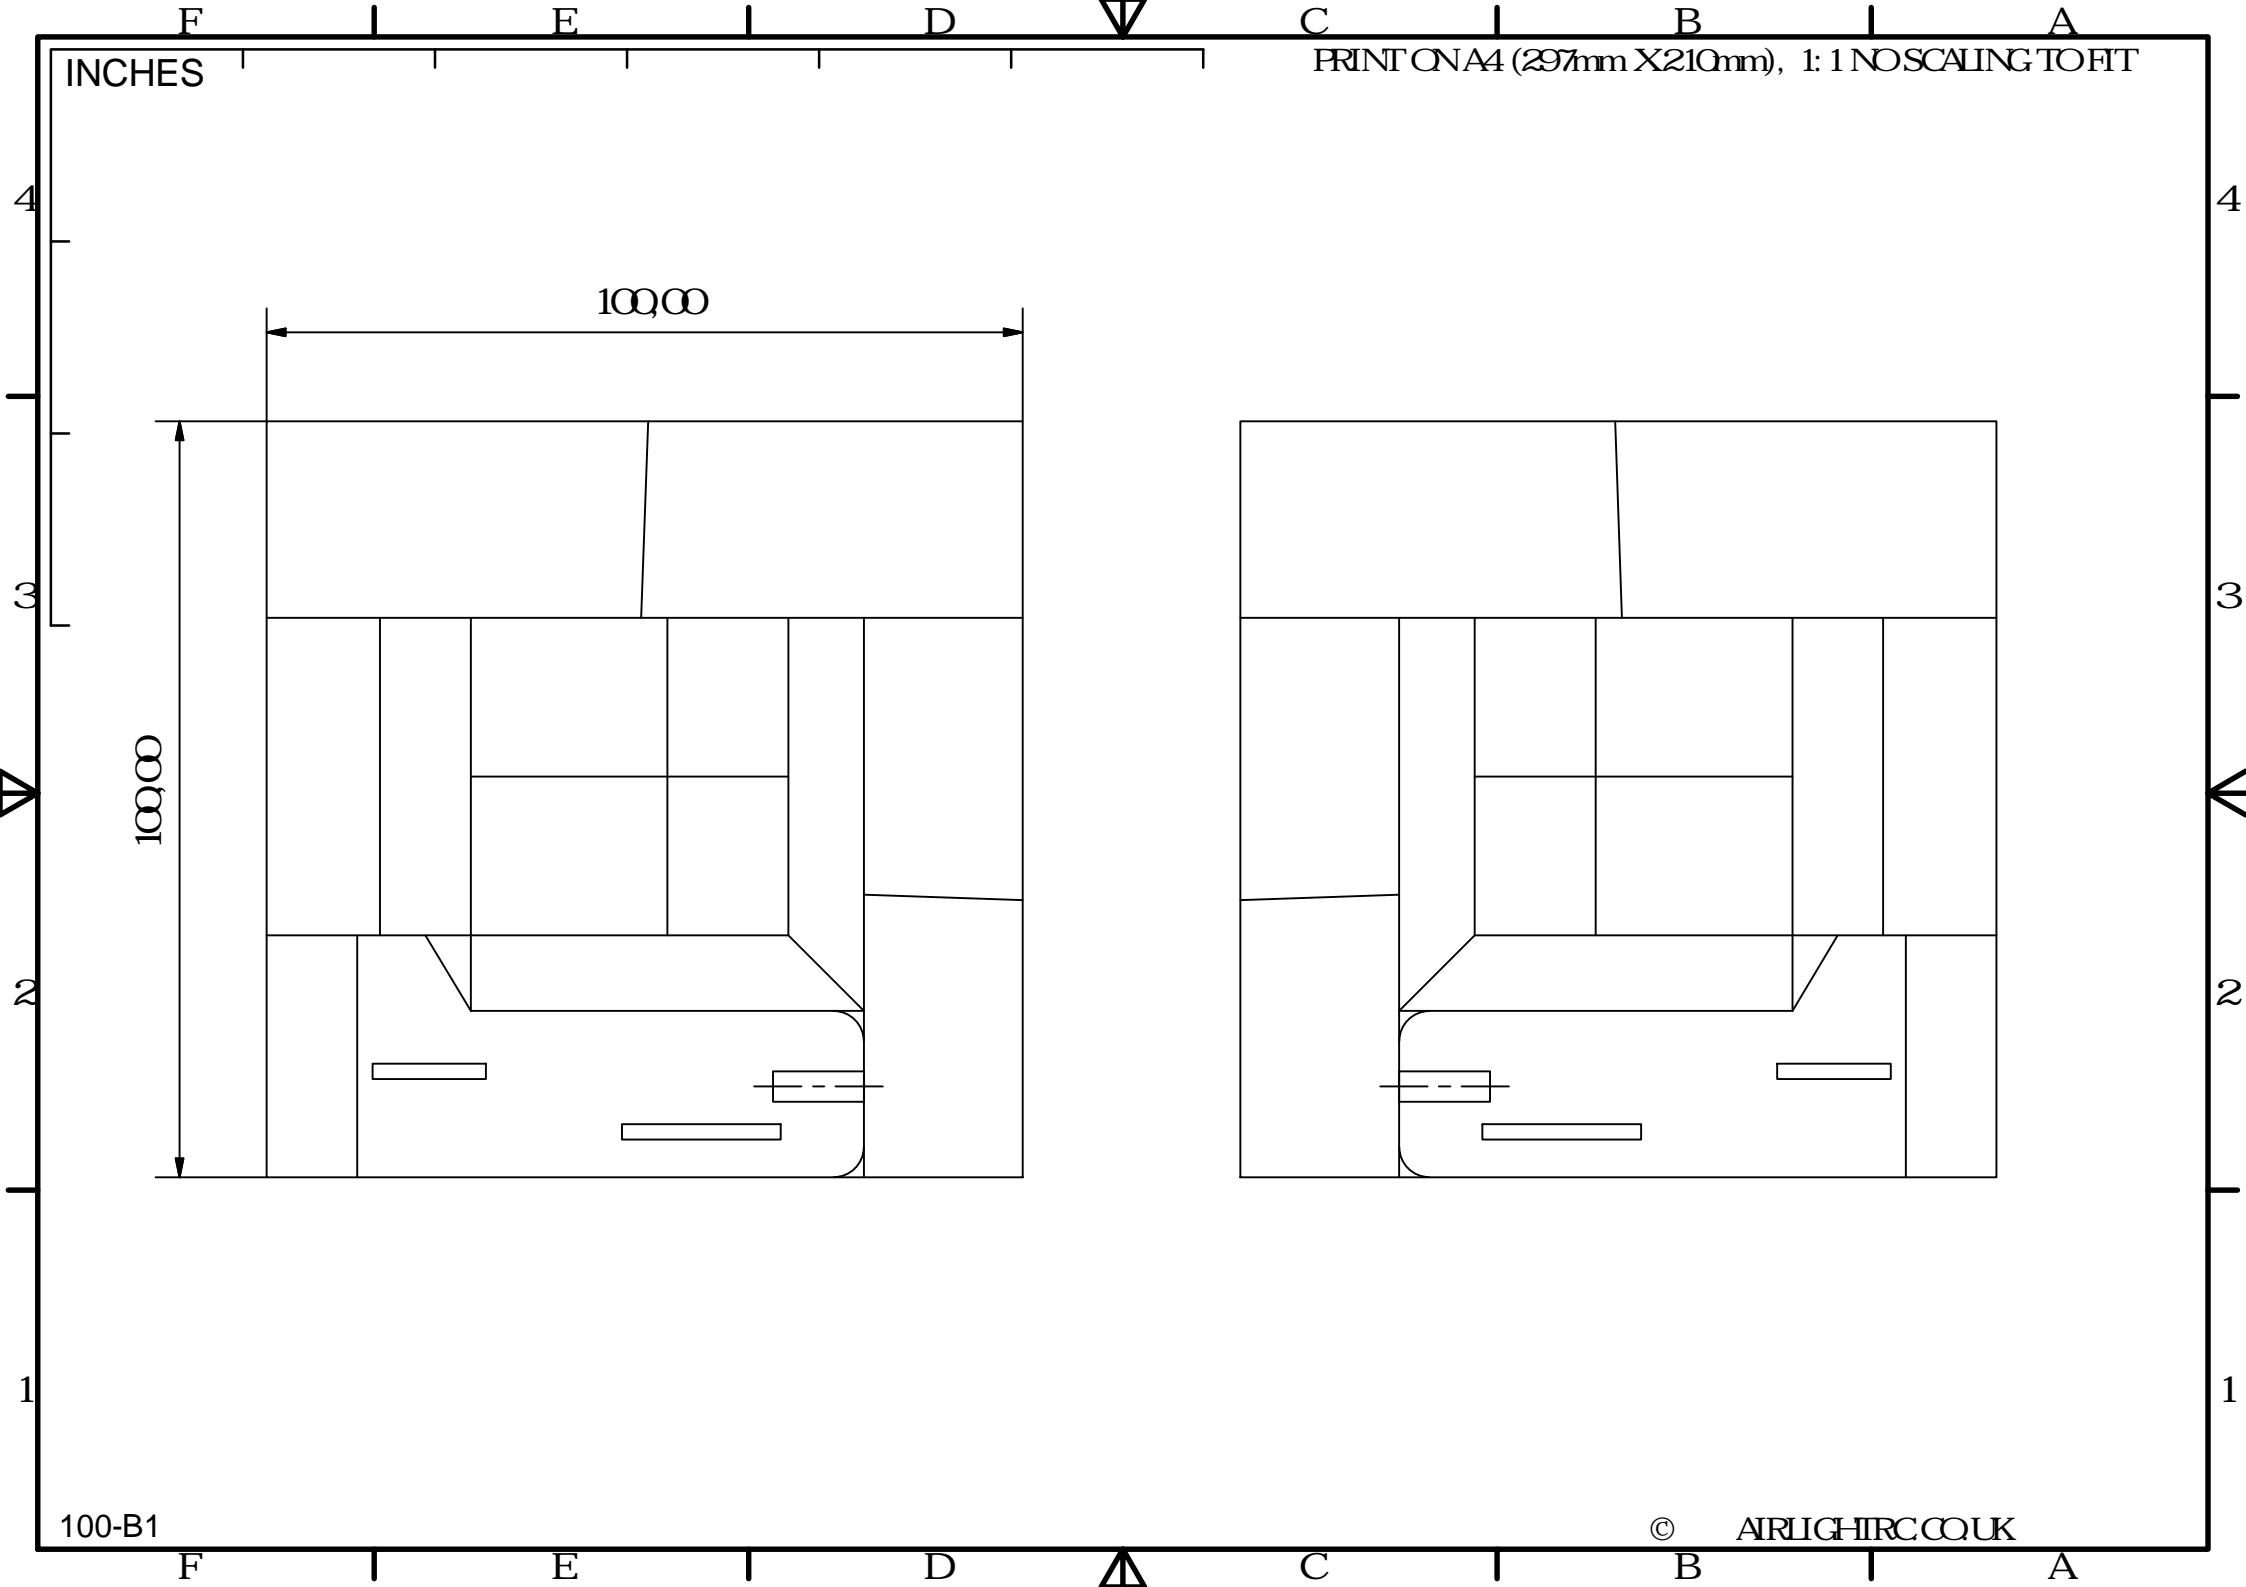

INCHES

PRINT ON A4 (297mm X 210mm), 1:1 NOSCALING TO FIT

100-B1

© AIRLIGHT COUK