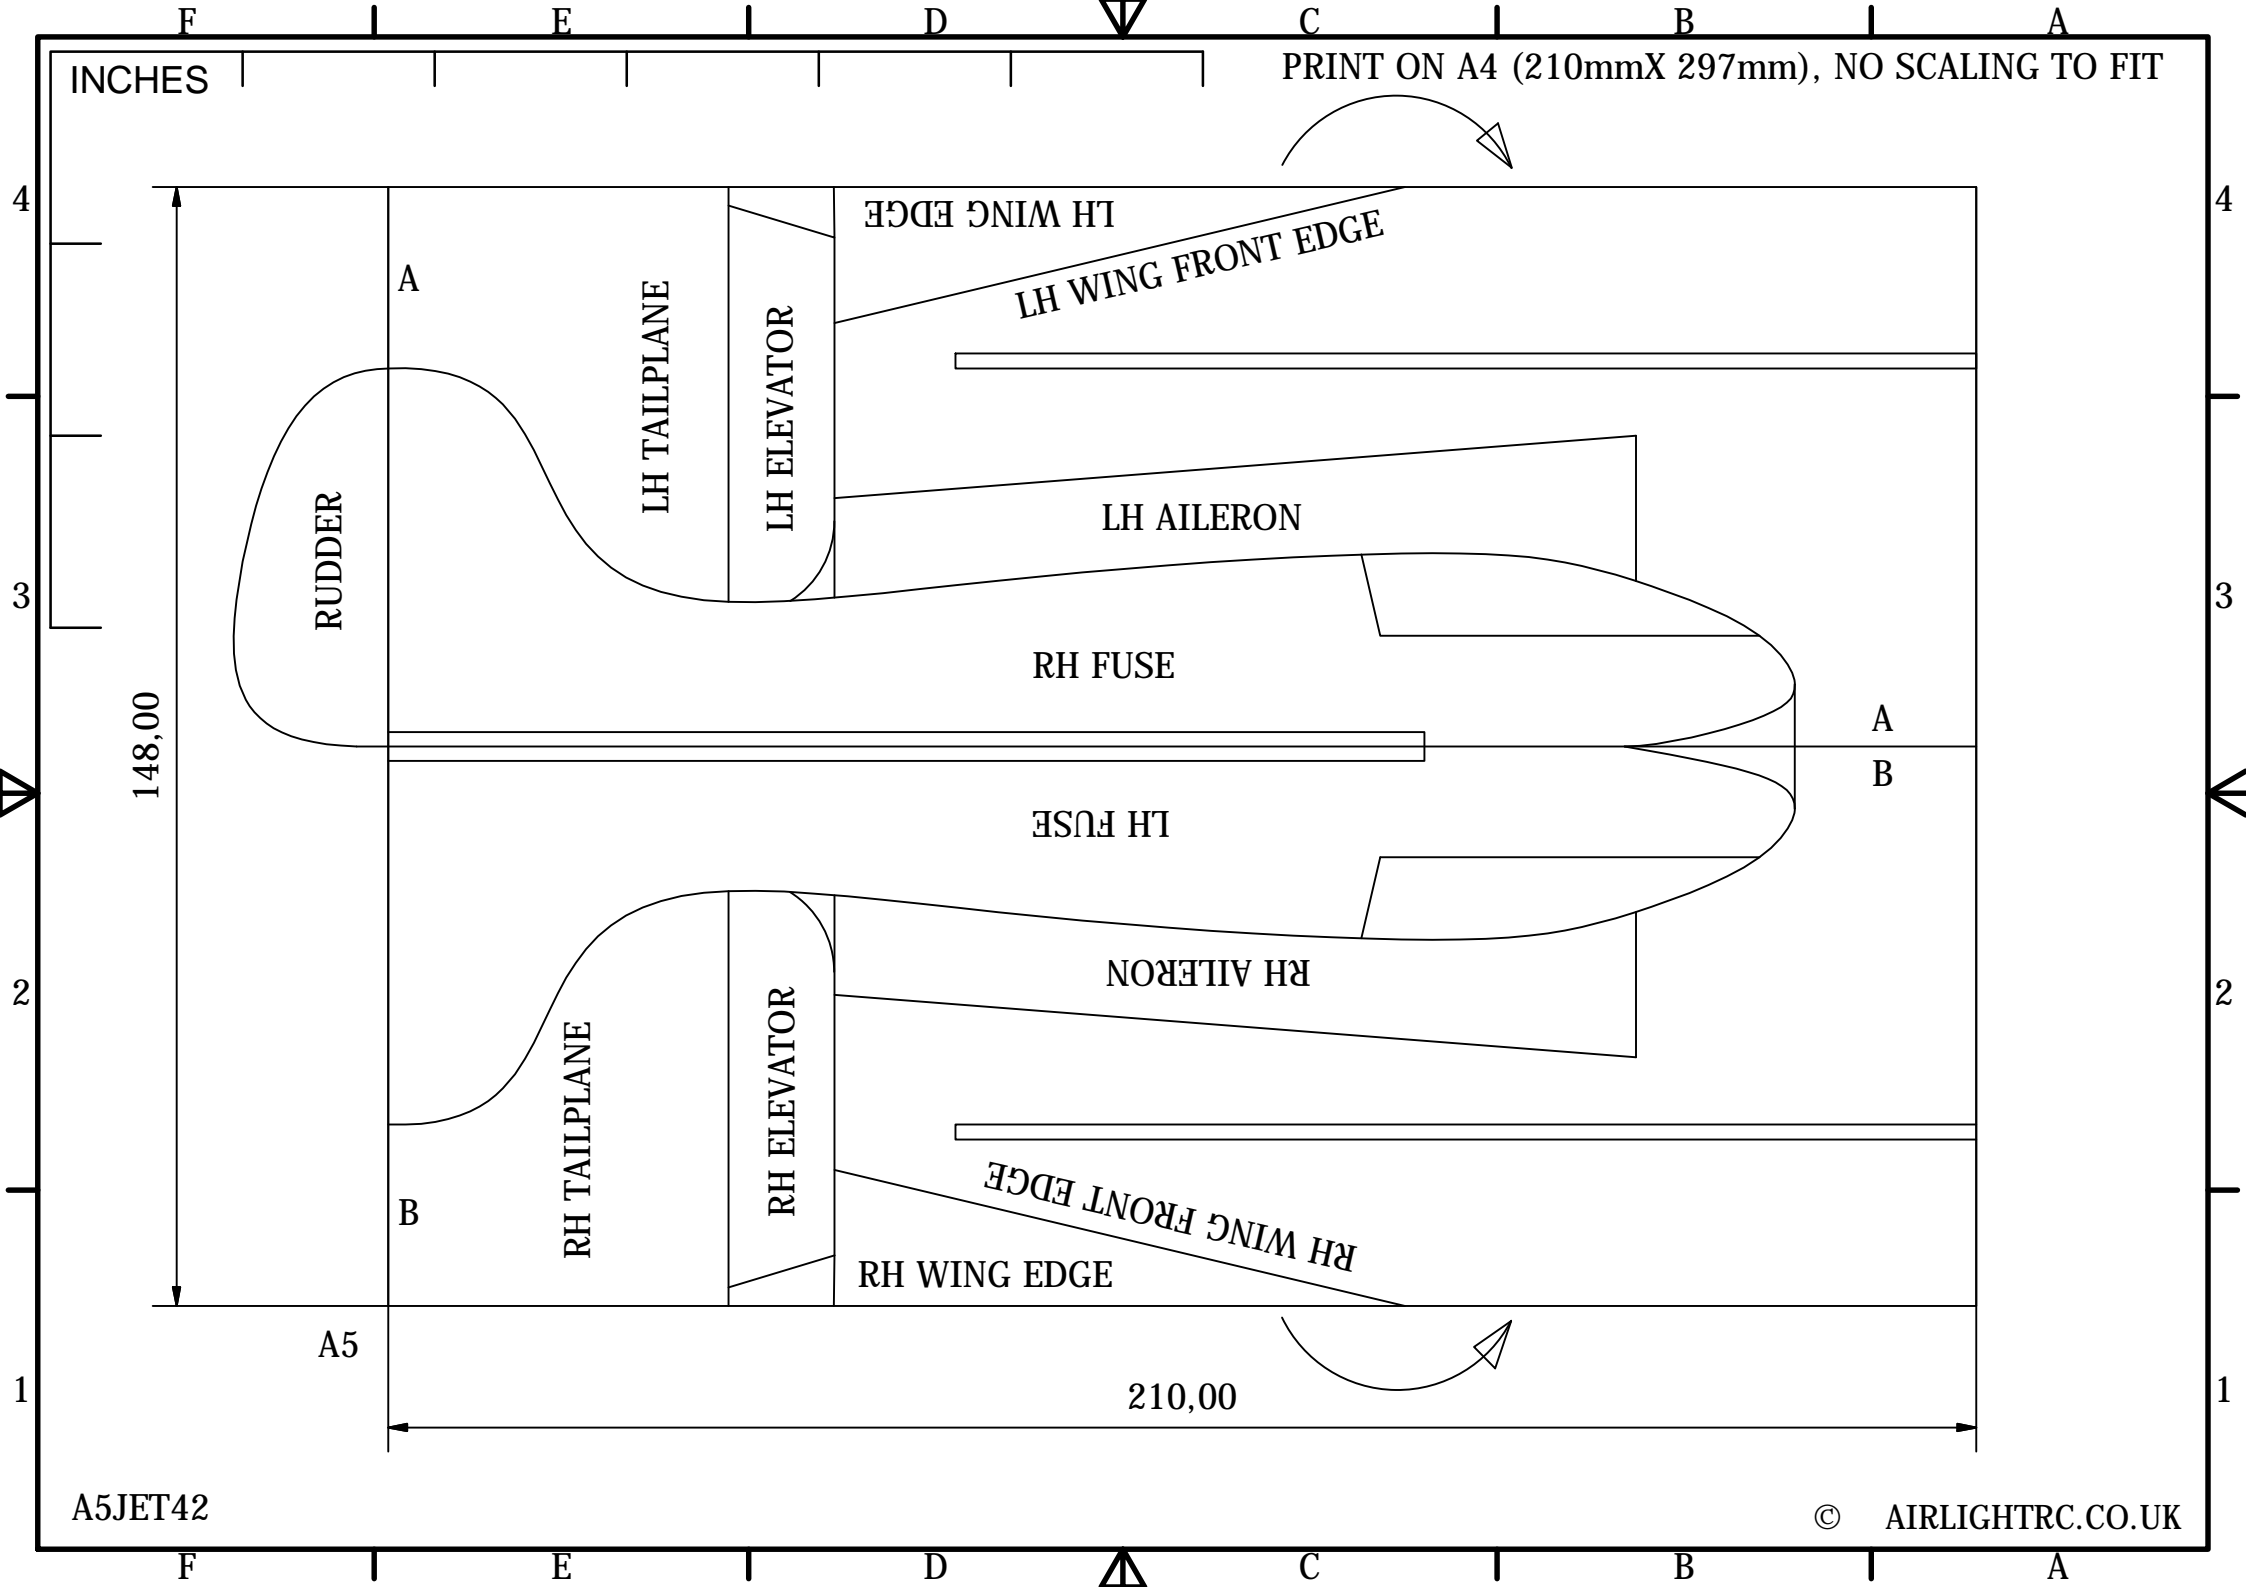

INCHES

PRINT ON A4 (210mmX 297mm), NO SCALING TO FIT

RUDDER

LH TAILPLANE

LH ELEVATOR

LH WING EDGE

LH WING FRONT EDGE

LH AILERON

RH FUSE

LH FUSE

RH AILERON

RH ELEVATOR

RH TAILPLANE

RH WING EDGE

RH WING FRONT EDGE

148,00